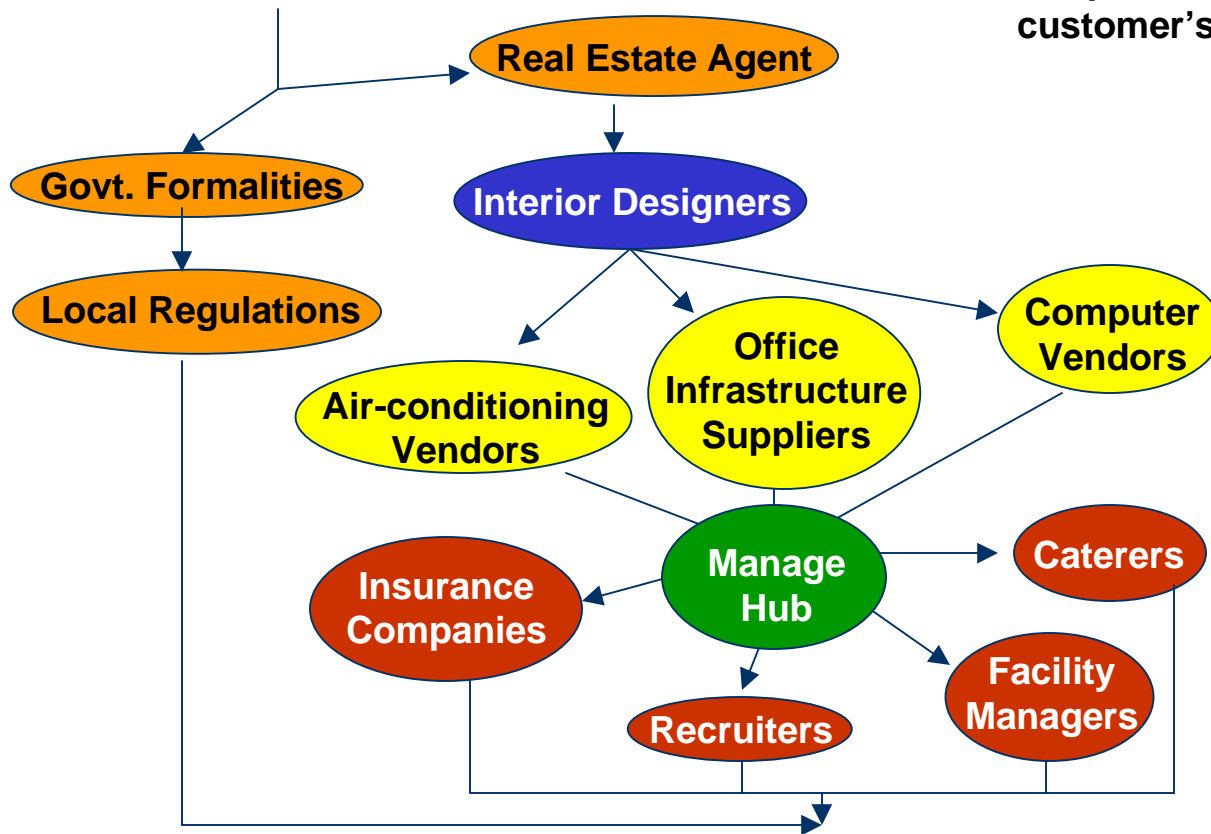

BodhTree – Manage Hubs

BodhTree – Scenario Net

Task to be Performed

A company wants to set up an office in India

This Scenario Net is dynamically created business process flow specific to the company. It begins with a task that a customer needs to perform. It ends with the customer's desired outcome.