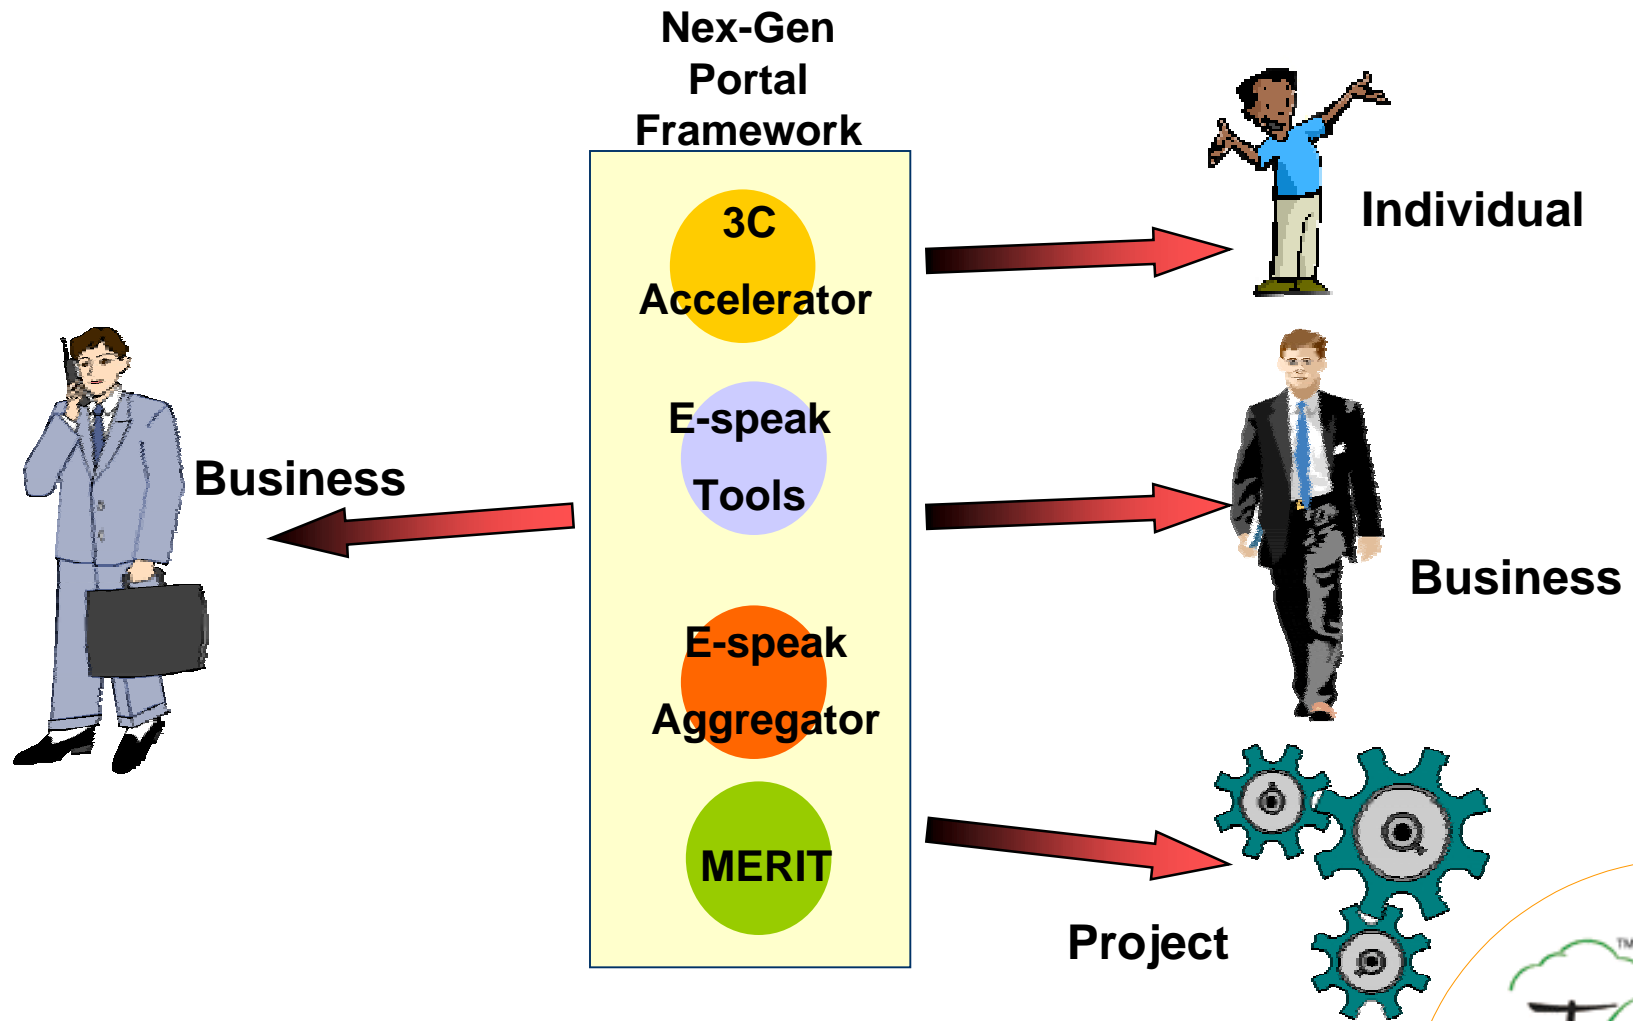

BodhTree - Nex-Gen Portal Framework