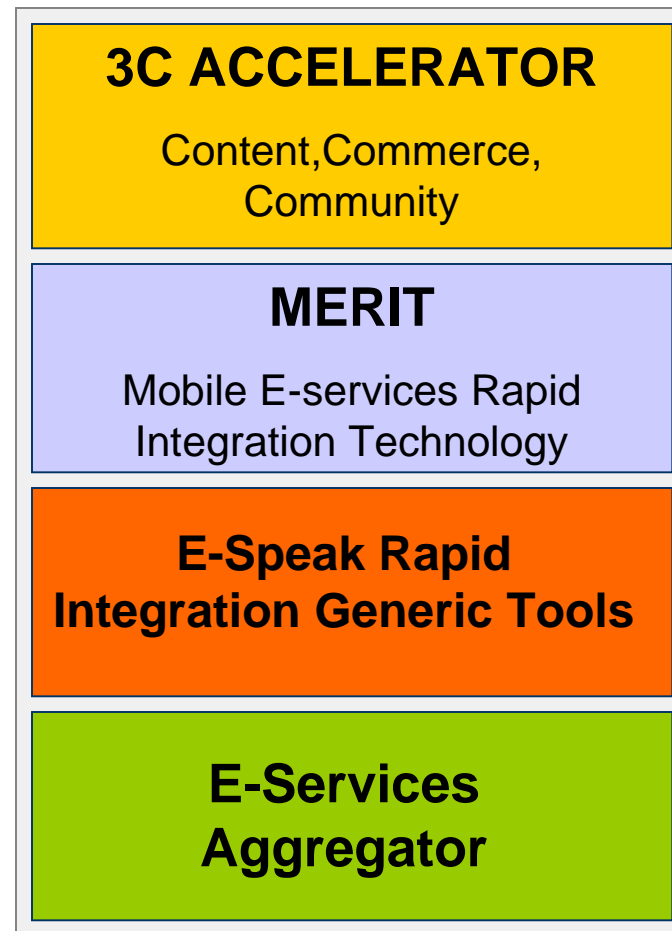

BodhTree Consulting Limited

Nex-Gen Portal Framework

BodhTree – Nex-Gen Portal Framework

- ❑ Developed a consistent e-speak platform on which, many seemingly disparate verticals are planted
- ❑ Time for design, development and deployment greatly reduced

**What does
this
framework
contain ?**

BodhTree – Nex-Gen Portal Framework

BodhTree – 3C Accelerator

3C

Accelerator

- ❑ Enables the rapid formation and fostering of Internet communities

MERIT

- ❑ Can be plugged in, and customized to the requirement

E-speak

Tools

- ❑ Enables interaction, commerce and collaboration between

- The users of the community

E-speak

Aggregator

- The hosts and the community

BodhTree - Features of 3C Accelerator