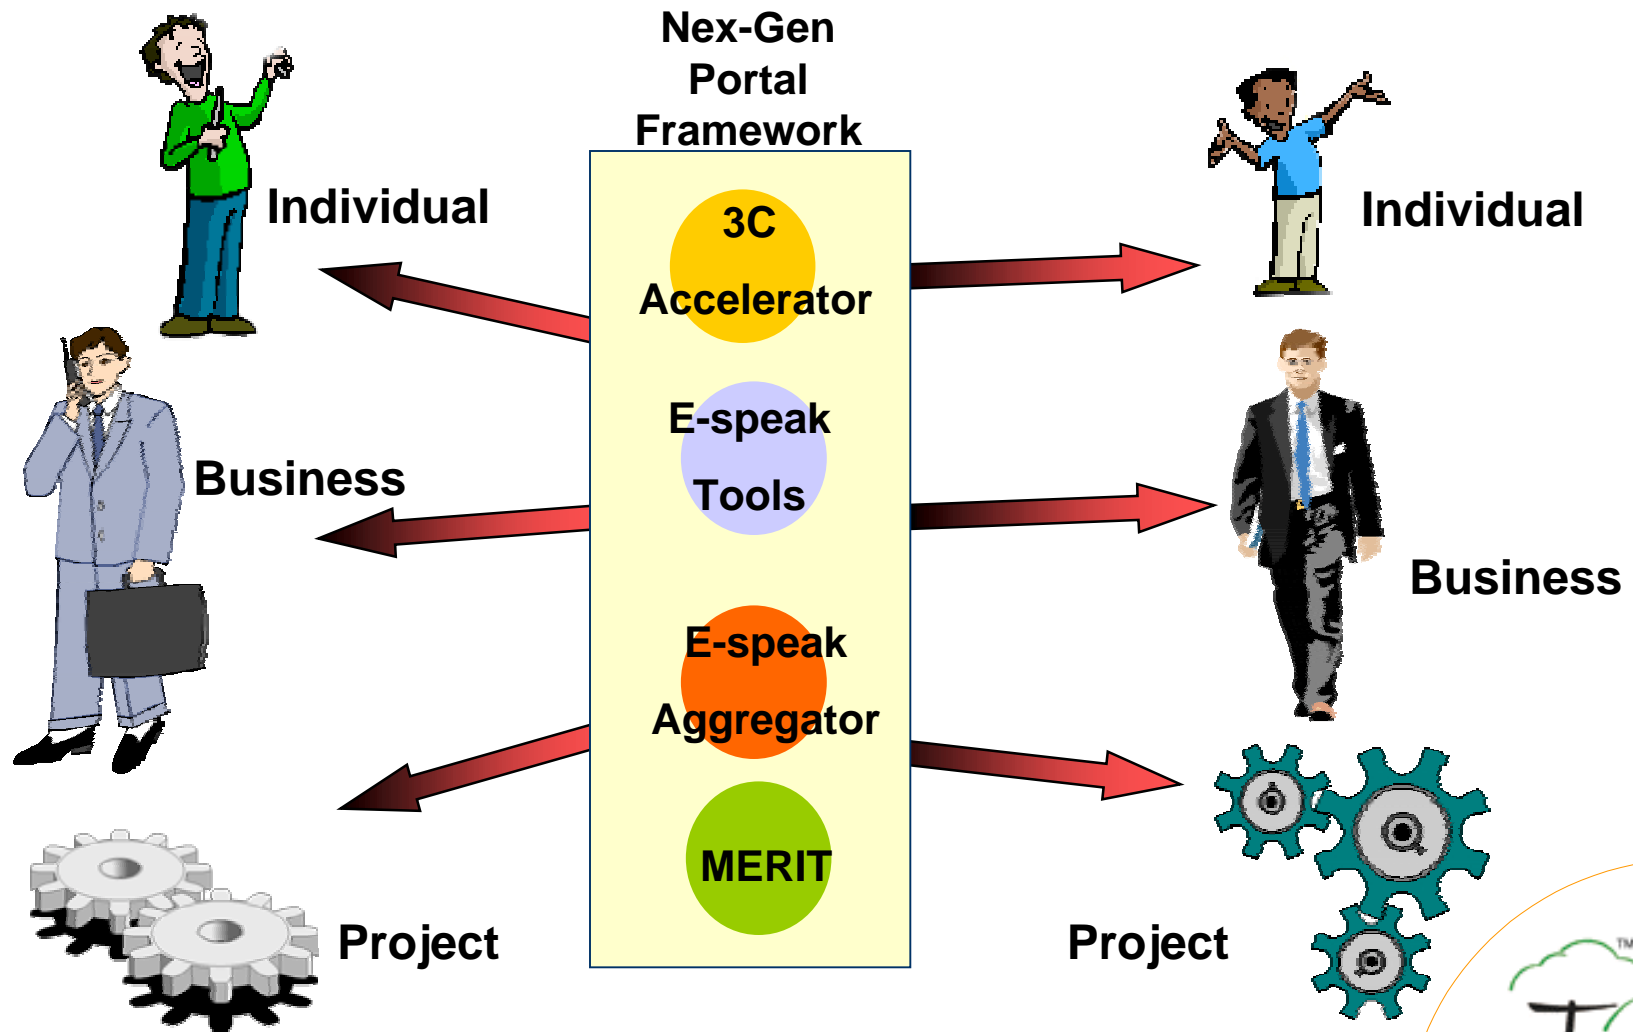

BodhTree - Nex-Gen Portal Framework