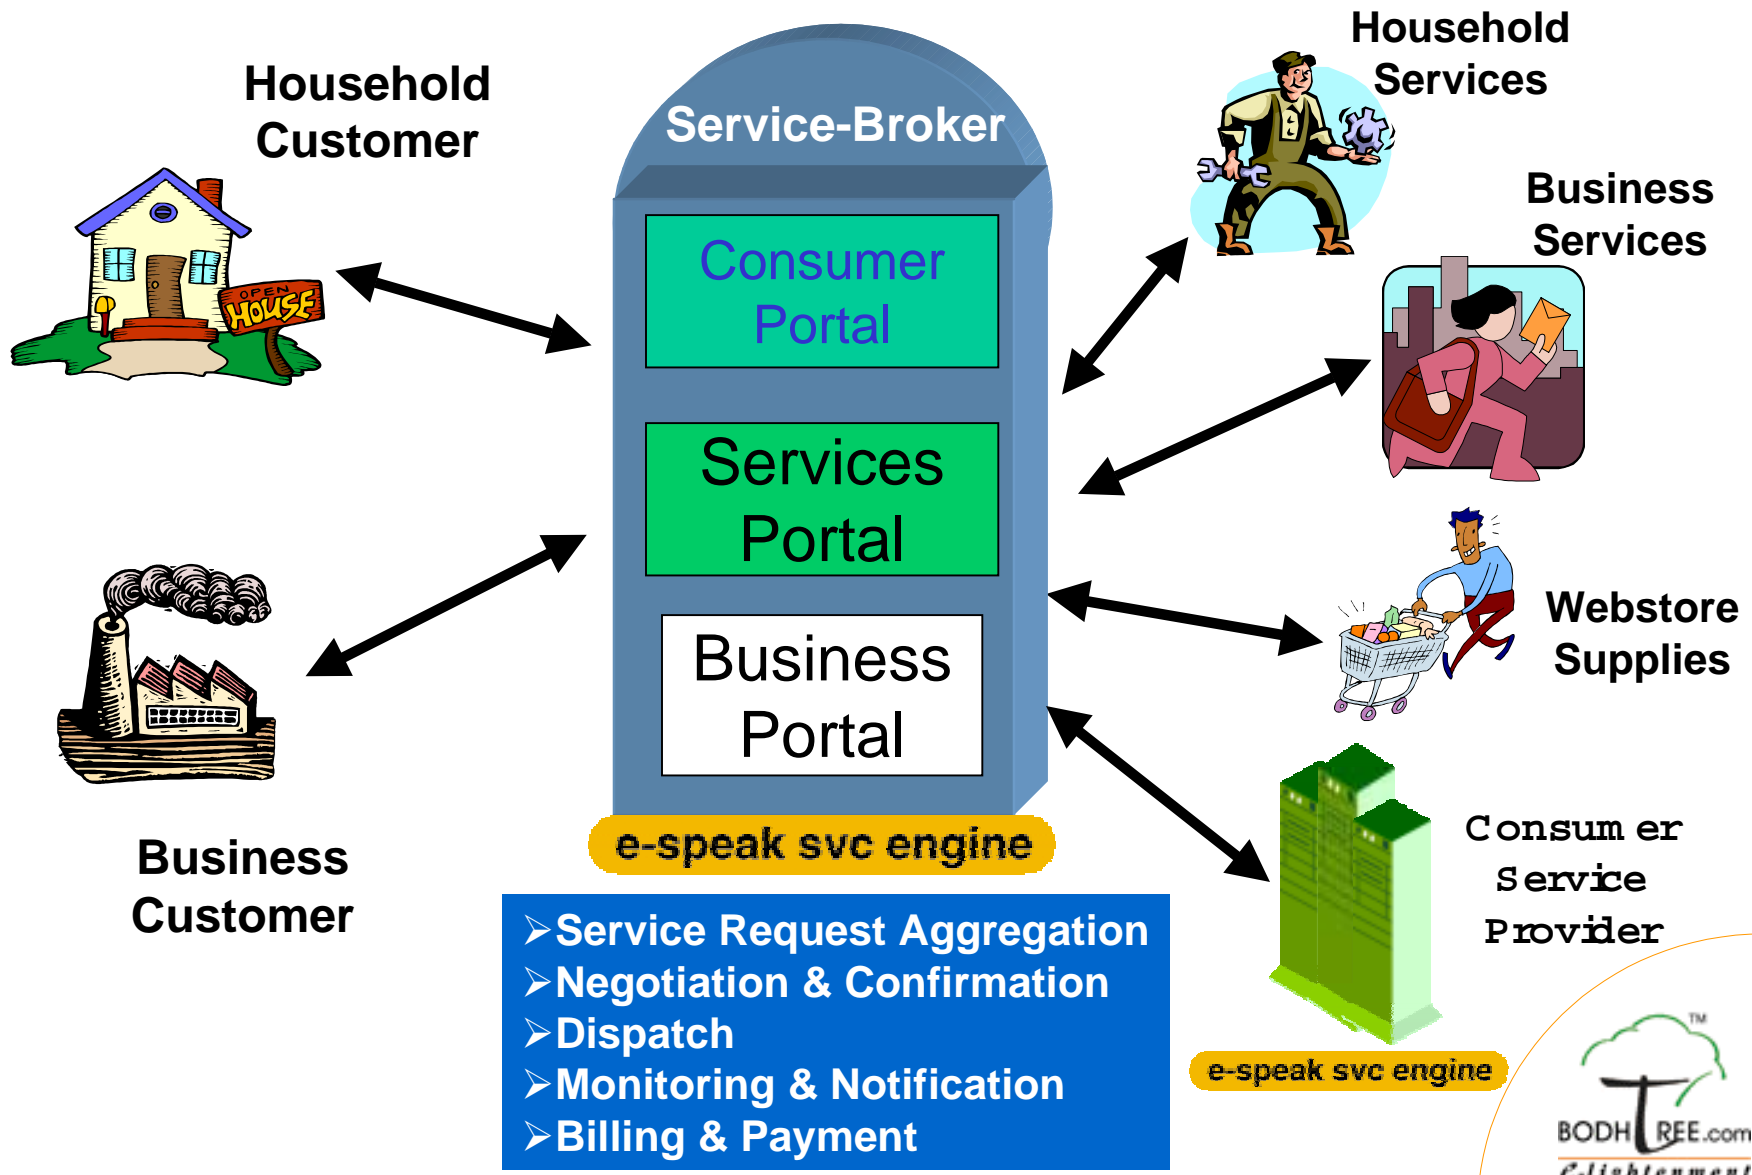

3C

Accelerator

MERIT

E-speak
Tools

E-speak
Aggregator

- ❑ **Create** a community
- ❑ **Define, Classify, Administer** the community
- ❑ **Advertise** the community
- ❑ **Discover** and **Notify** prospective members

BodhTree - Features of 3C Accelerator

3C
Accelerator

MERIT

E-speak
Tools

E-speak
Aggregator

- Enables **intra-community** interactions
 - **Notification** of events of interest
 - Commerce offerings to a group or all members
 - **Aggregation** of buying and selling requests
 - Product and service companies get **notification** of buy/sell requirements
 - **Commerce** notification to the members of the community
 - Chat rooms, bulletin boards, instant messaging with WAP facility

BodhTree – A services open marketplace

BodhTree - A services open marketplace

Home Services Solutions Service Providers Service Customers Register Login About us?

Look for services in your area Service Providers Click here