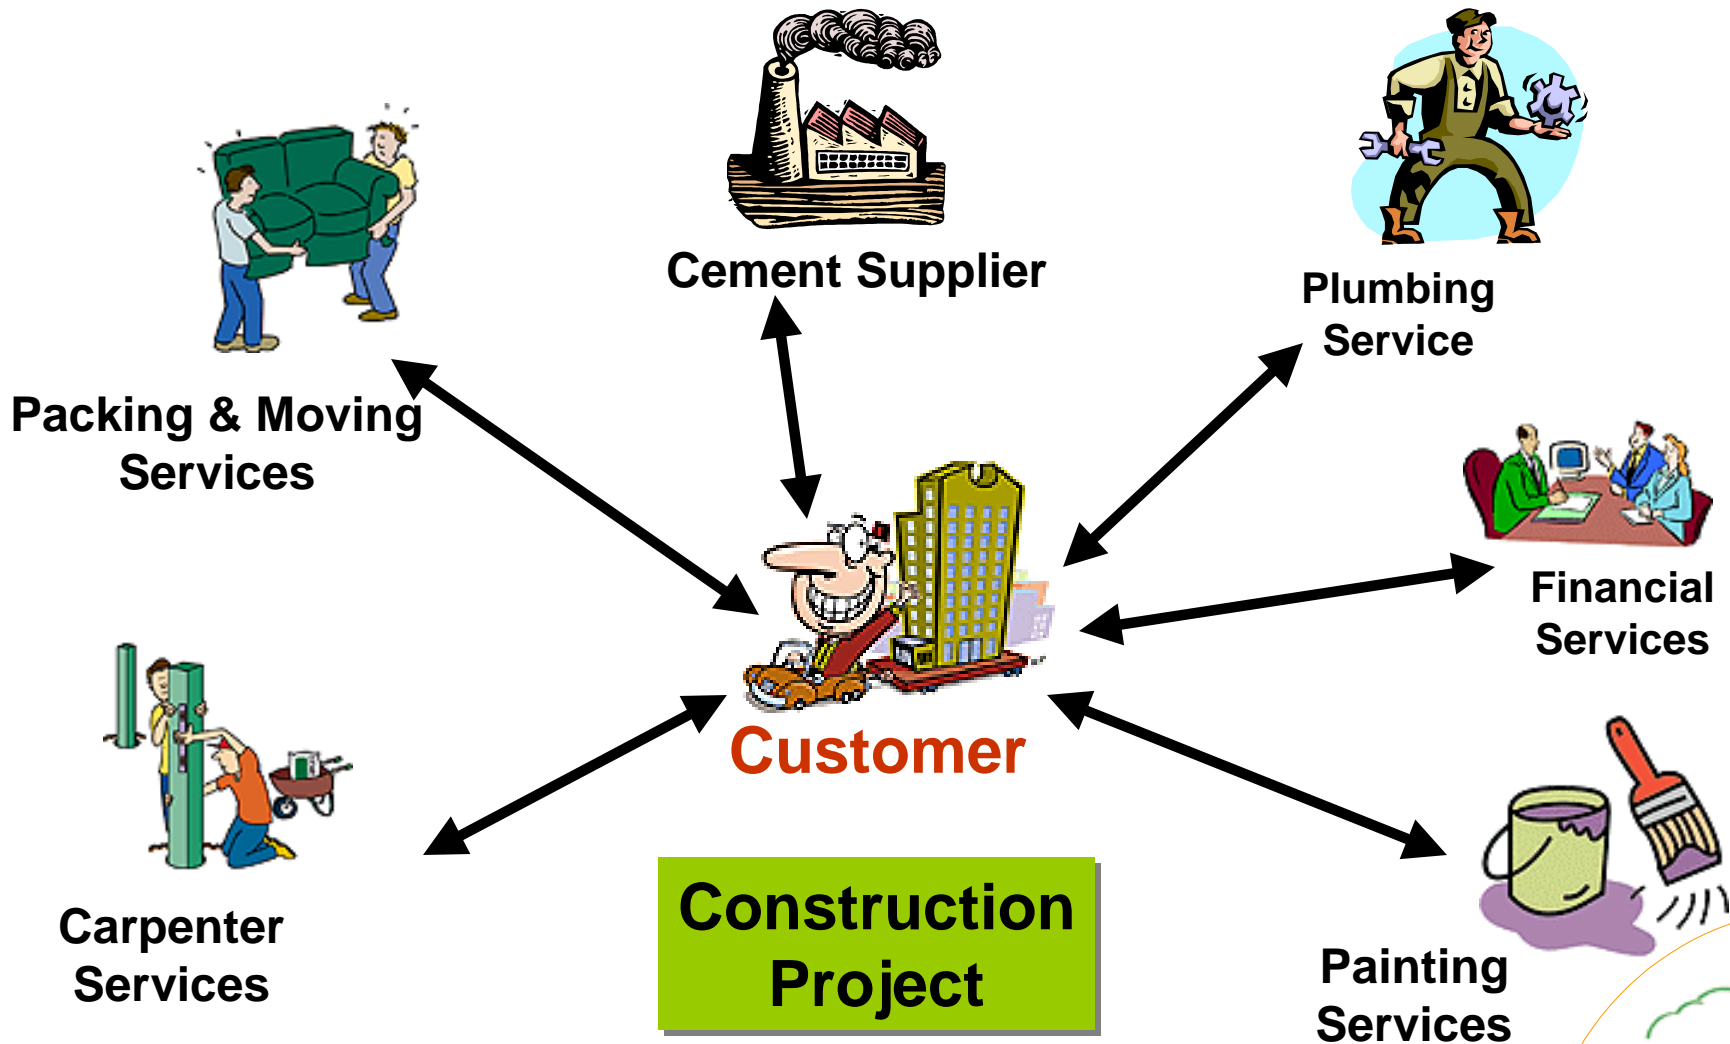

BodhTree - Advantage of e-speak in the portal framework

3C

Accelerator

MERIT

E-speak
Tools

E-speak
Aggregator

- ❑ The user is the vertical
- ❑ Scalability, flexibility and re-deployability
- ❑ Discovery, cross-selling and aggregation across verticals

BodhTree – Manage Hubs

BodhTree – Scenario Net

Task to be Performed

A company wants to set up an office in India

This Scenario Net is dynamically created business process flow specific to the company. It begins with a task that a customer needs to perform. It ends with the customer's desired outcome.