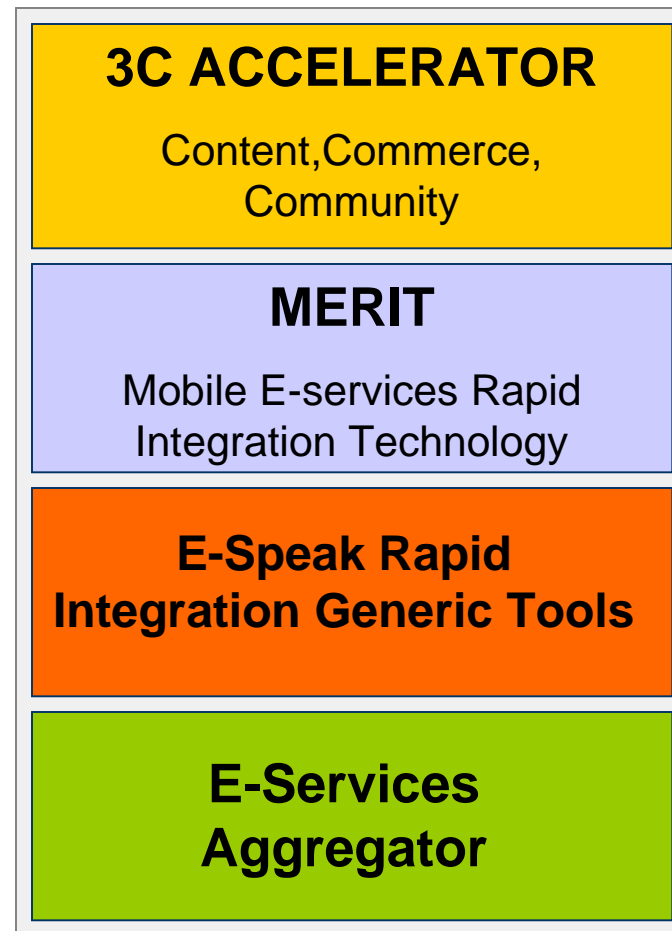

- ❑ User and session manager
- ❑ A servlet with APIs to encode all common e-speak functionalities

BodhTree – Nex-Gen Portal Framework

BodhTree - The e-speak aggregator

3C

Accelerator

❑ Compose a new service by:

- Creating a new service bottoms up
- Encapsulating existing services

MERIT

❑ Travel.com + Hotels.com + Food.com + sightseeing.com = Outbound meetings.

E-speak
Tools

❑ Compose and charge for the service to generate revenue for all partners.

E-speak
Aggregator

BodhTree – Nex-Gen Portal Framework

BodhTree - The BodhTree MERIT

Mobile **E**-services **R**apid **I**ntegration **T**echnology

3C

Accelerator

MERIT

E-speak
Tools