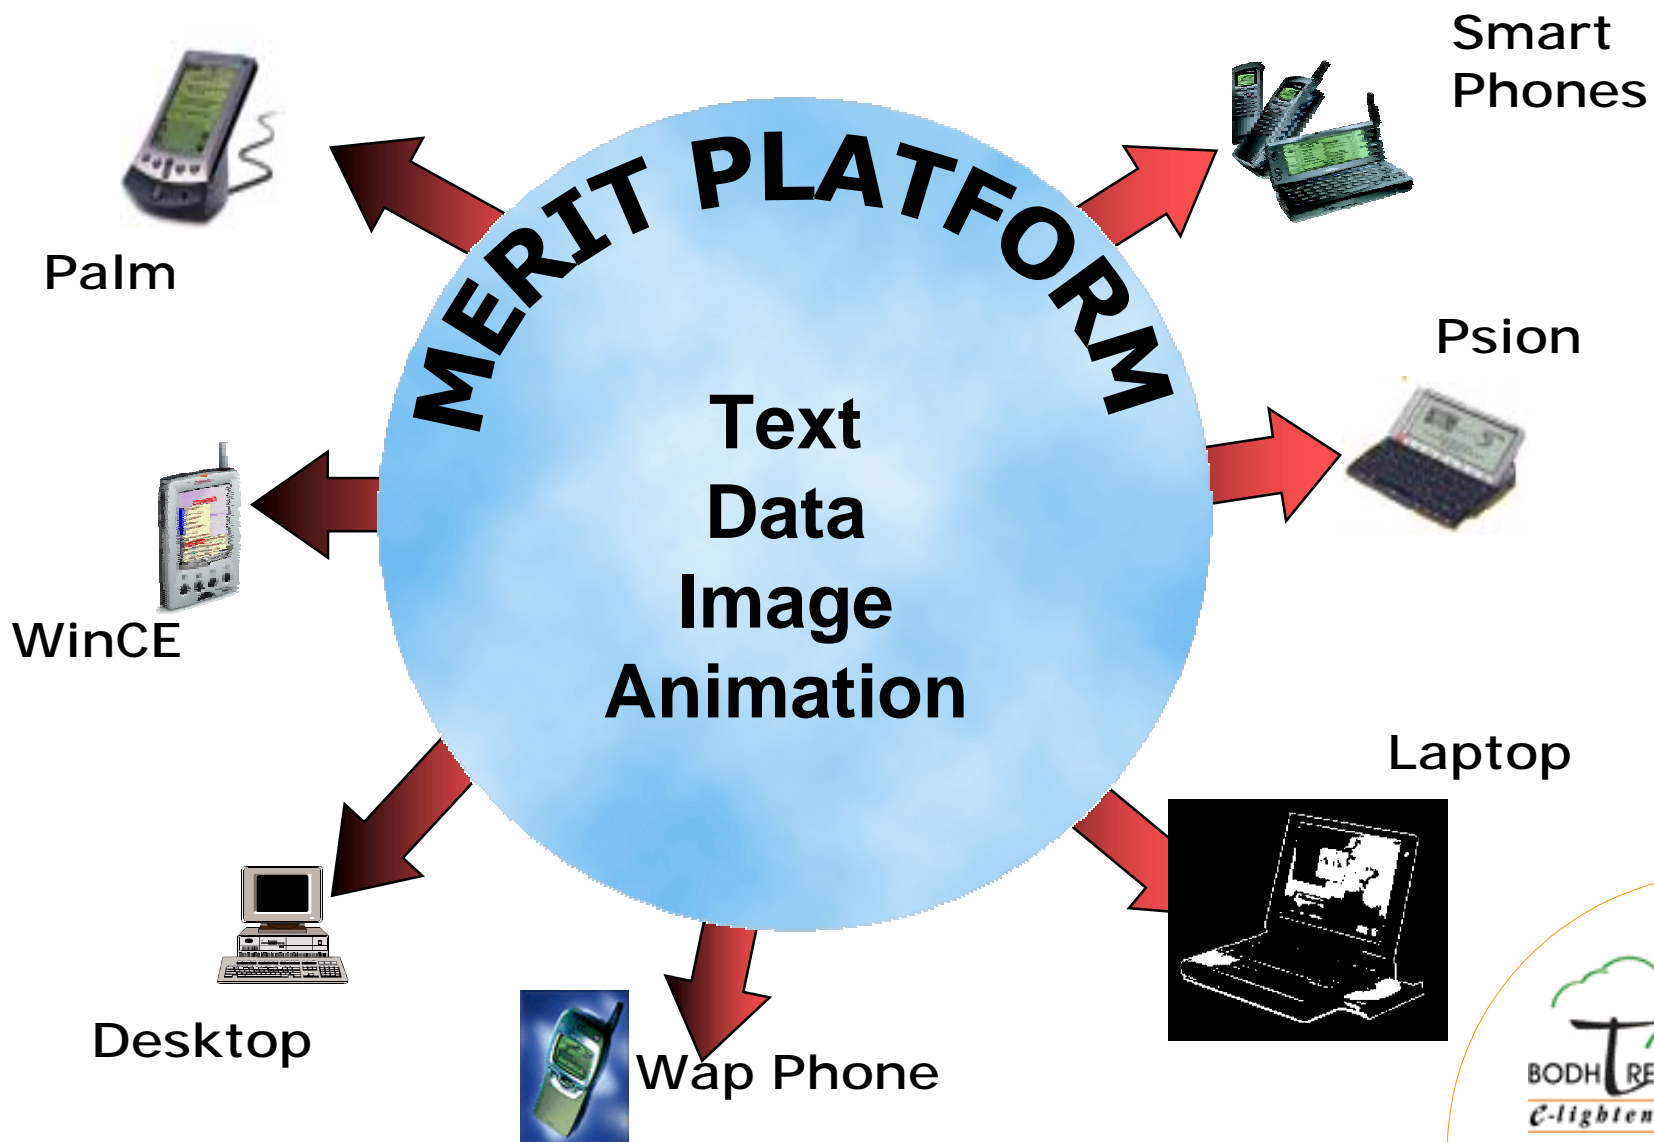

BodhTree – The BodhTree MERIT