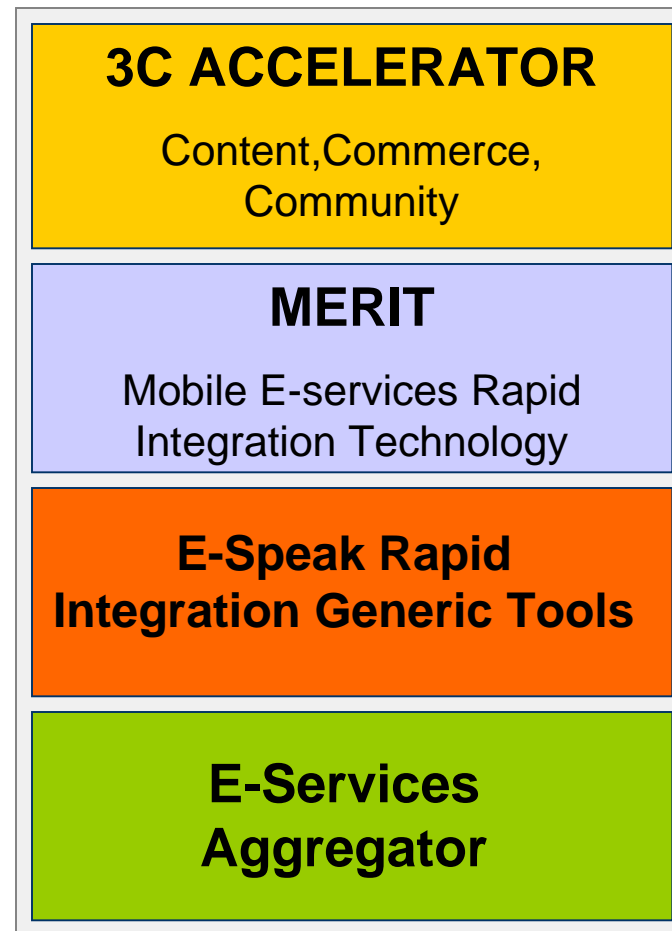

BodhTree – Nex-Gen Portal Framework