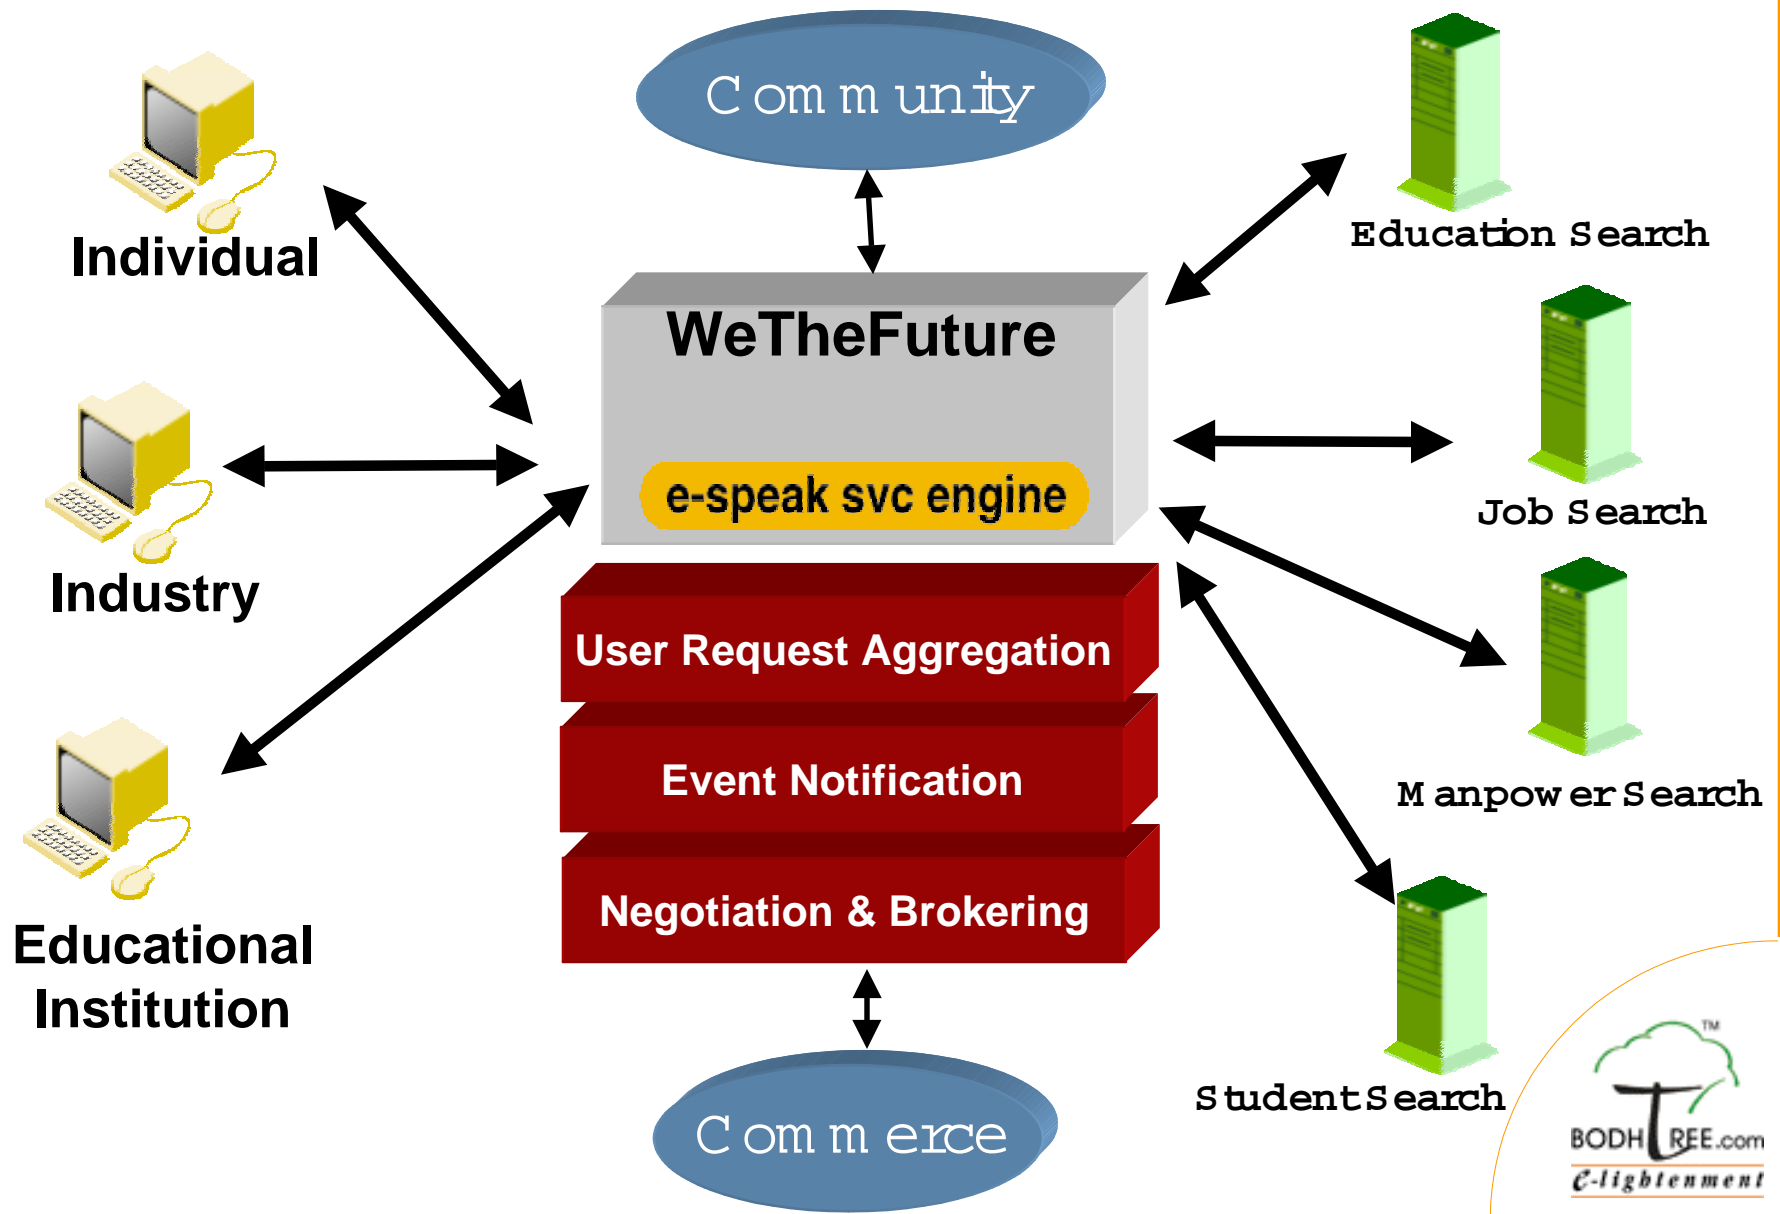

BodhTree - Features of 3C Accelerator

3C
Accelerator

MERIT

E-speak
Tools

E-speak
Aggregator

- Enables **intra-community** interactions
 - **Notification** of events of interest
 - Commerce offerings to a group or all members
 - **Aggregation** of buying and selling requests
 - Product and service companies get **notification** of buy/sell requirements
 - **Commerce** notification to the members of the community
 - Chat rooms, bulletin boards, instant messaging with WAP facility

SEARCH

 All of the web
 Imenso

CONTACT US
 Remain Updated
 type email
[Subscribe](#)

Copyright © 2000 Imenso.com All rights reserved. [Privacy Policy](#) - [Terms of Service](#) - [Disclaimer](#)
 Questions, comments, suggestions? Send us [feedback](#).

BodhTree - Wethefuture.com a student-school-business hub

BodhTree - Wethefuture.com a student-school-business hub

Thursday, September 07, 2000

Member Login

Login (B-code)

 Password

LOG-IN

[Forgot Password](#)