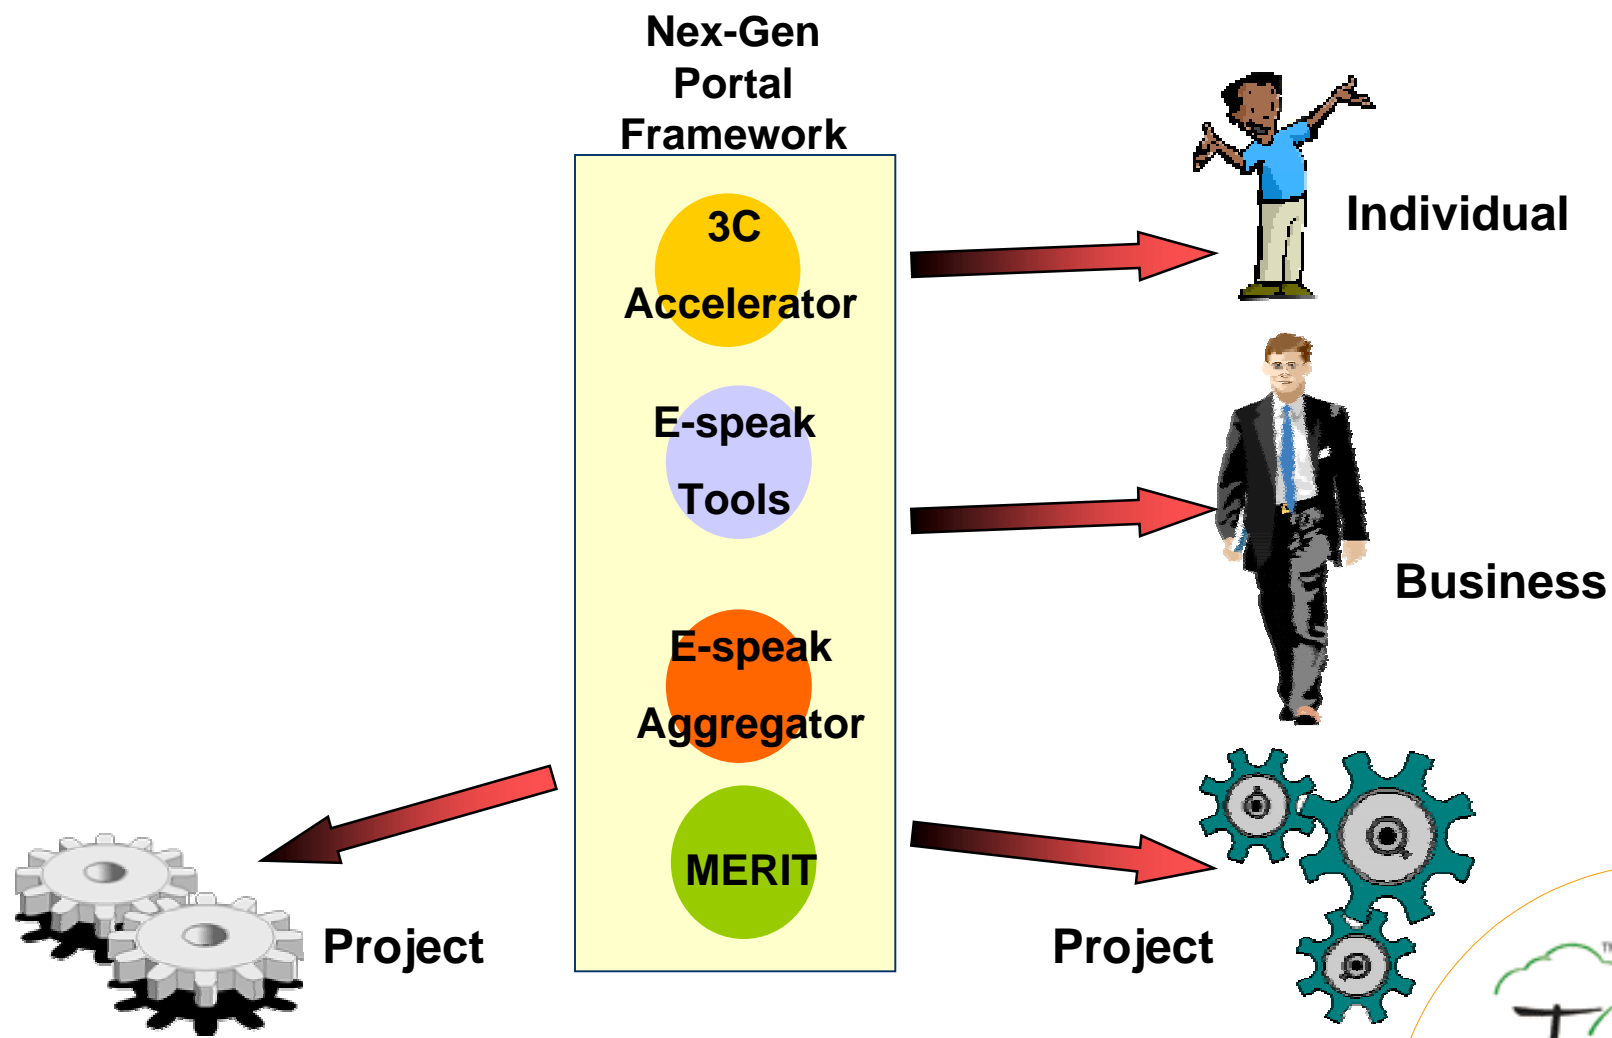

BodhTree - Nex-Gen Portal Framework