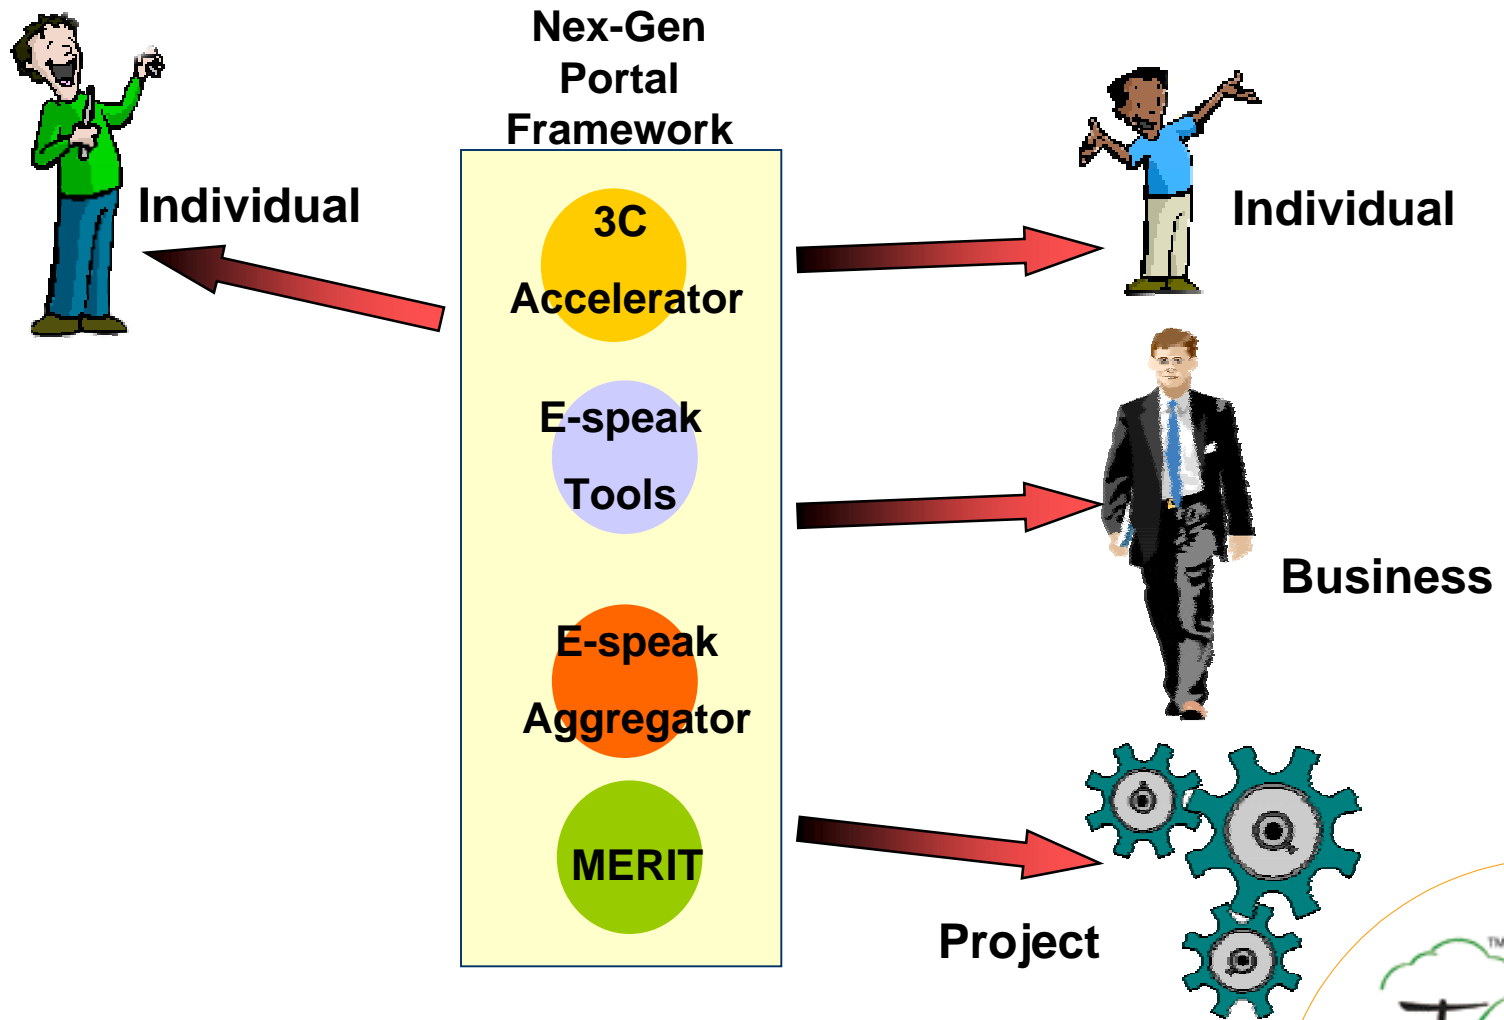

BodhTree - Nex-Gen Portal Framework