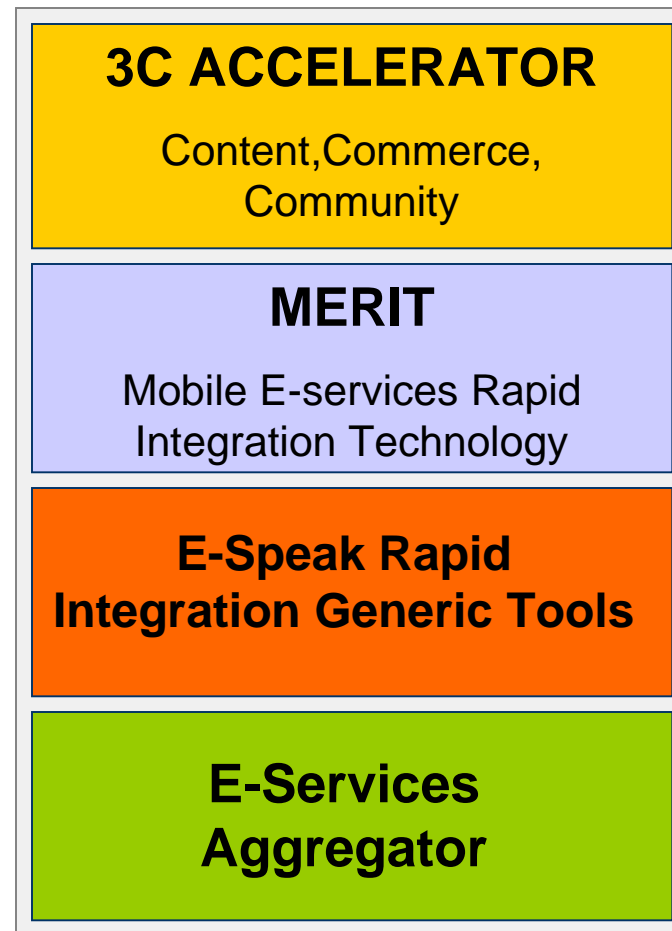

3C

Accelerator

- ❑ Vocab to XML generator to register the vocabulary

MERIT

- ❑ HTML to XML converter

E-speak
Tools

- ❑ Search results to HTML convertor

E-speak
Aggregator

- ❑ User and session manager
- ❑ A servlet with APIs to encode all common e-speak functionalities

BodhTree – Nex-Gen Portal Framework

BodhTree - The e-speak aggregator

3C

Accelerator

❑ Compose a new service by: