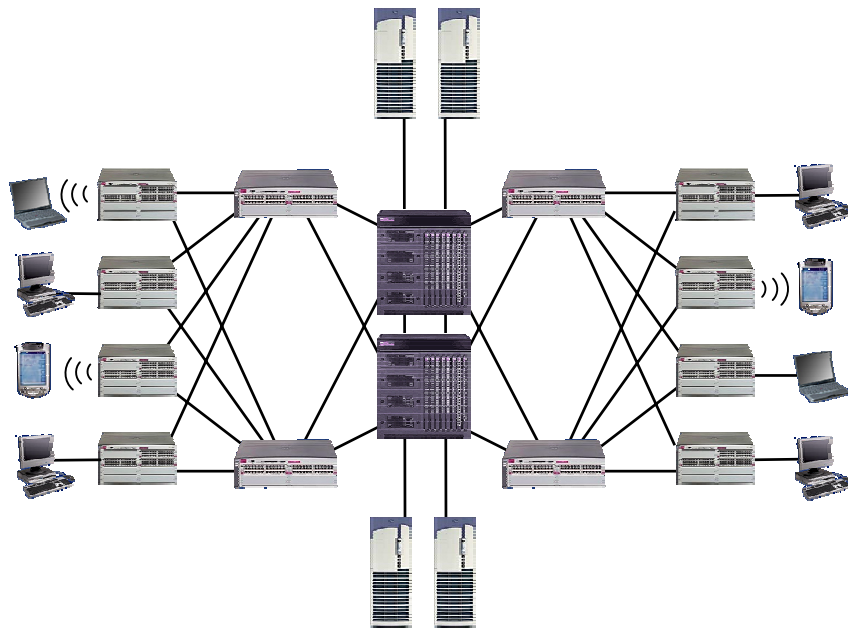

Convergence

Building the foundation of an adaptive enterprise

The evolving enterprise network

← *Control to the Edge* →

- Ensure secure, quick and appropriate access
- Deliver efficient mobile connectivity to services and information
- Offer full support for new and future multi-service applications
- *Command from the center* to respond to changing business needs

These requirements can only be met with more *control and functionality at the edge of the network!*

The HP ProCurve networking

Adaptive EDGE architecture

- Network functionality must migrate to the edge where users connect
- Evolve the network in a cost effective and manageable way
- Securely provides robust functionality to support all current and future traffic types

A unified holistic approach
to secure, mobile, multi-service networks

The HP ProCurve networking

Adaptive EDGE architecture

- 1. Easy implementation of user security and application support**
- 2. Secure connection management for portable and mobile users**
- 3. Unparalleled range of traffic prioritization**
- 4. Automatic control of network configuration**
- 5. No need for custom network design or added hardware**
- 6. Robust, always on reliability**
- 7. Superior bandwidth optimization**