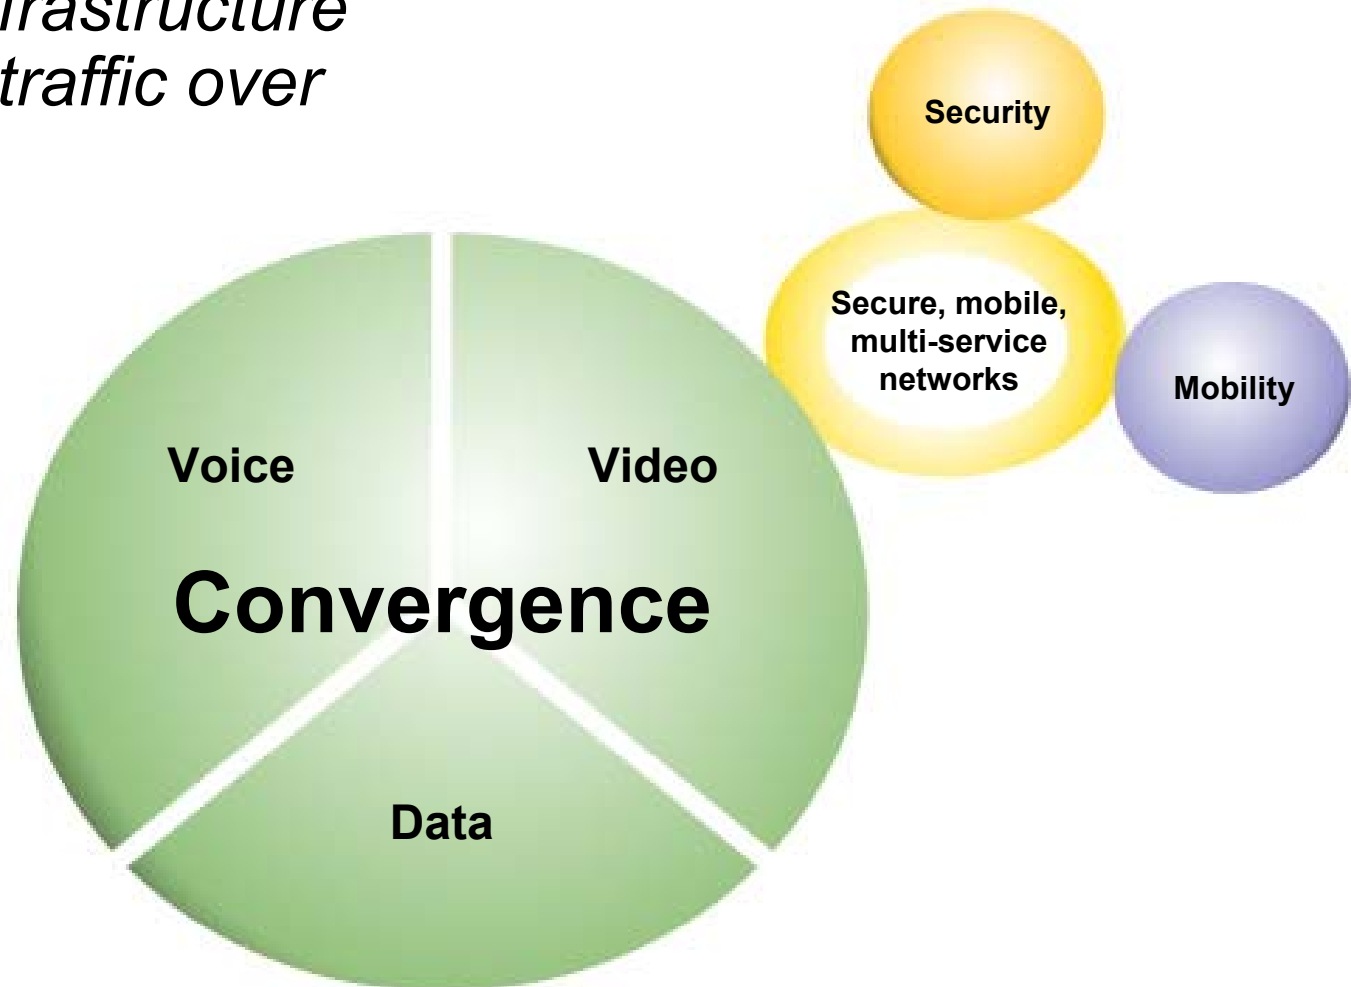

These requirements can only be met with more *control and functionality at the edge of the network!*

The HP ProCurve networking

Adaptive EDGE architecture

- Network functionality must migrate to the edge where users connect
- Evolve the network in a cost effective and manageable way
- Securely provides robust functionality to support all current and future traffic types

A unified holistic approach
to secure, mobile, multi-service networks

The HP ProCurve networking

Adaptive EDGE architecture

- 1. Easy implementation of user security and application support**
- 2. Secure connection management for portable and mobile users**
- 3. Unparalleled range of traffic prioritization**
- 4. Automatic control of network configuration**
- 5. No need for custom network design or added hardware**
- 6. Robust, always on reliability**
- 7. Superior bandwidth optimization**

7 key attributes

Security on the EDGE

*Detection and enforcement
at every point of network
access, for all user types*

Mobility on the EDGE

Secure, fast and appropriate access for wired and wireless users

Convergence on the EDGE

*Simplify the infrastructure
by running all traffic over
one network*

Guest services network

Guest user experience

Branch office VoIP network

VoIP user experience

Mobility in a mid-size enterprise