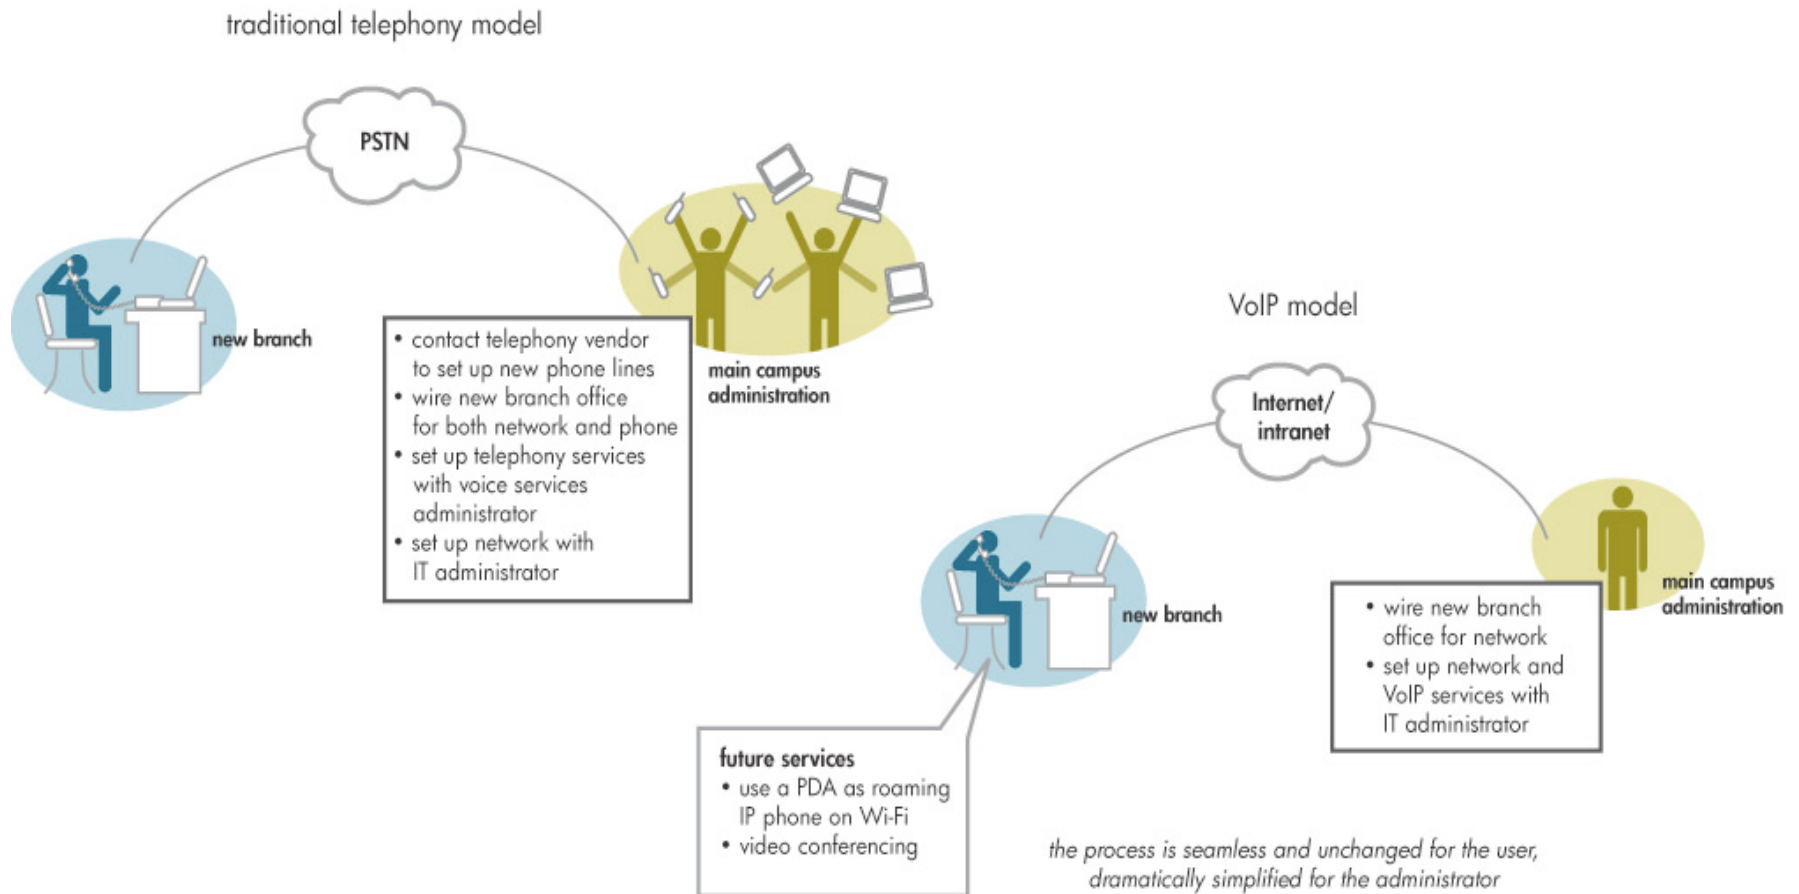

7 key attributes

Security on the EDGE

*Detection and enforcement
at every point of network
access, for all user types*

Mobility on the EDGE

Secure, fast and appropriate access for wired and wireless users

Convergence on the EDGE

*Simplify the infrastructure
by running all traffic over
one network*

Guest services network

Guest user experience

Branch office VoIP network

VoIP user experience

Mobility in a mid-size enterprise

Mobility user experience

Enterprise campus network

Enterprise user experience

HP ProCurve is...

an experienced partner
whose affordable network
solutions are enabled by
the **Adaptive EDGE
Architecture** and aligned
with your business needs

HP ProCurve is...

- The result of 25 years of continuous investment in networking products and technology
- The third largest provider of managed switched Ethernet ports in the world
- The fastest growing provider of Layer 3-7 Ethernet switching
- Completing the largest fiscal quarter, largest fiscal half and largest fiscal year in its history