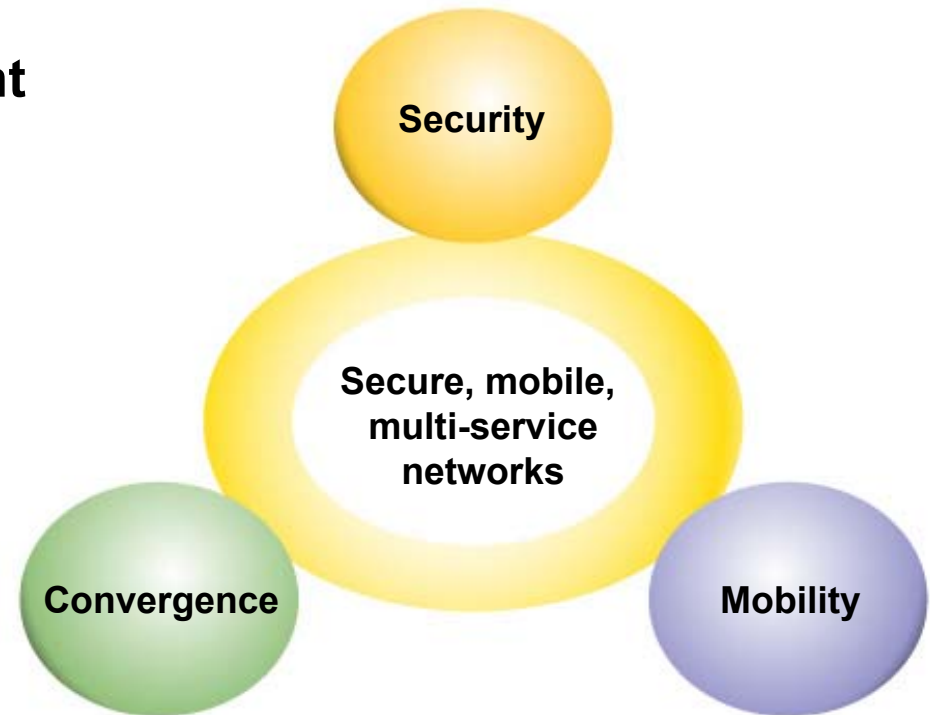

These requirements can only be met with more *control and functionality at the edge of the network!*

The HP ProCurve networking

Adaptive EDGE architecture

- Network functionality must migrate to the edge where users connect
- Evolve the network in a cost effective and manageable way
- Securely provides robust functionality to support all current and future traffic types

A unified holistic approach
to secure, mobile, multi-service networks

The HP ProCurve networking

Adaptive EDGE architecture

- 1. Easy implementation of user security and application support**
- 2. Secure connection management for portable and mobile users**
- 3. Unparalleled range of traffic prioritization**
- 4. Automatic control of network configuration**
- 5. No need for custom network design or added hardware**
- 6. Robust, always on reliability**
- 7. Superior bandwidth optimization**

7 key attributes

Security on the EDGE

*Detection and enforcement
at every point of network
access, for all user types*

Mobility on the EDGE

Secure, fast and appropriate access for wired and wireless users

Convergence on the EDGE

*Simplify the infrastructure
by running all traffic over
one network*

Guest services network

Guest user experience

Branch office VoIP network

VoIP user experience

Mobility in a mid-size enterprise