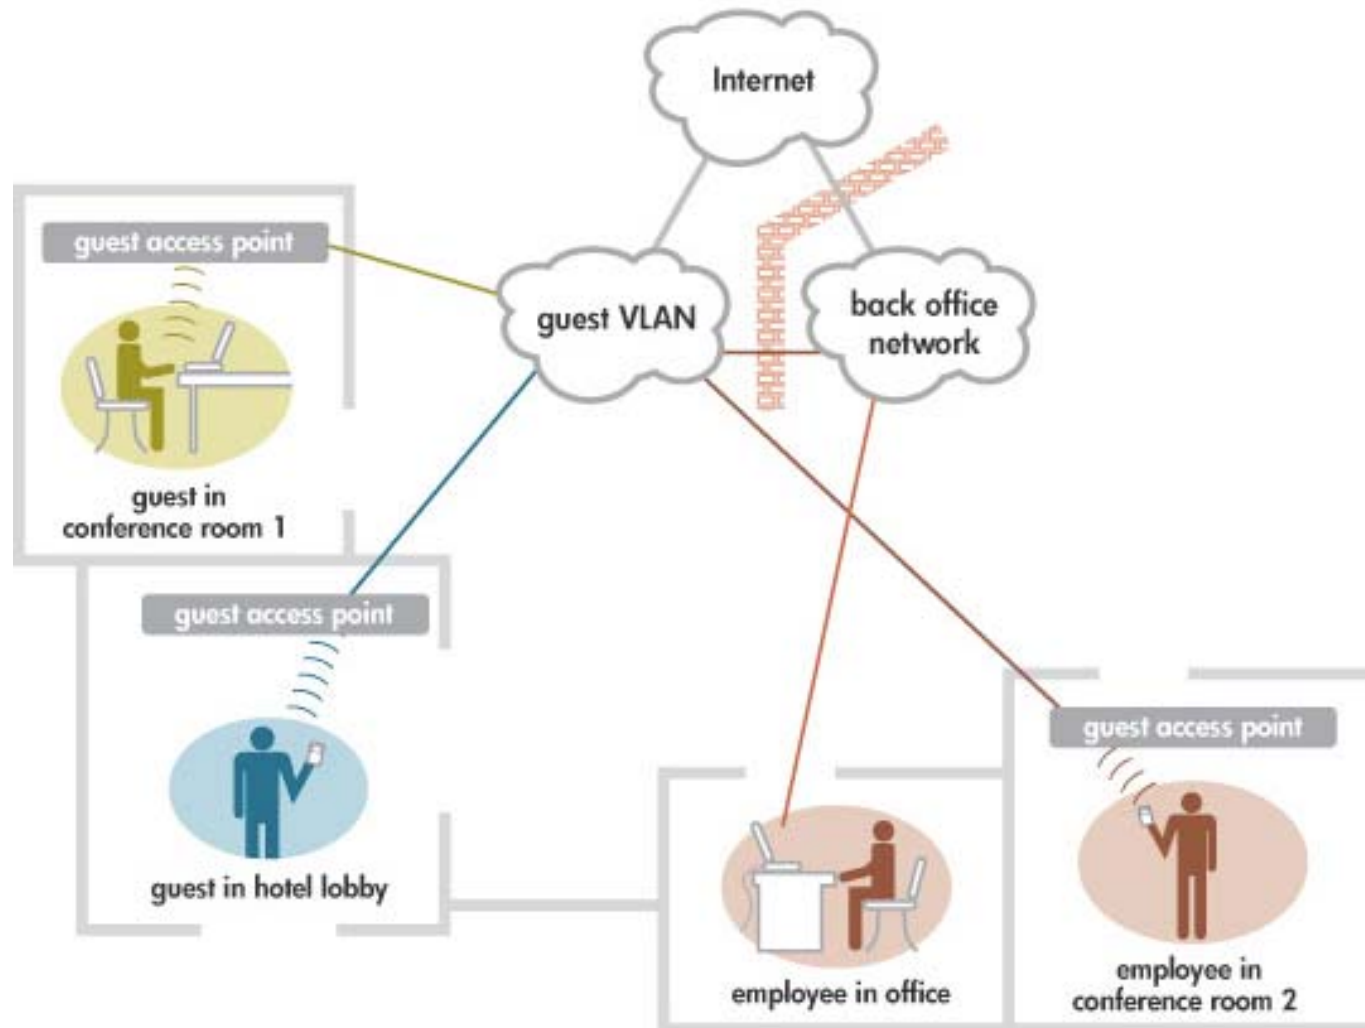

A unified holistic approach
to secure, mobile, multi-service networks

The HP ProCurve networking

Adaptive EDGE architecture

- 1. Easy implementation of user security and application support**
- 2. Secure connection management for portable and mobile users**
- 3. Unparalleled range of traffic prioritization**
- 4. Automatic control of network configuration**
- 5. No need for custom network design or added hardware**
- 6. Robust, always on reliability**
- 7. Superior bandwidth optimization**

7 key attributes

Security on the EDGE

*Detection and enforcement
at every point of network
access, for all user types*

Mobility on the EDGE

Secure, fast and appropriate access for wired and wireless users

Convergence on the EDGE

*Simplify the infrastructure
by running all traffic over
one network*

Guest services network

Guest user experience

Branch office VoIP network

VoIP user experience

Mobility in a mid-size enterprise

Mobility user experience

Enterprise campus network

Enterprise user experience

HP ProCurve is...

an experienced partner
whose affordable network
solutions are enabled by
the **Adaptive EDGE
Architecture** and aligned
with your business needs