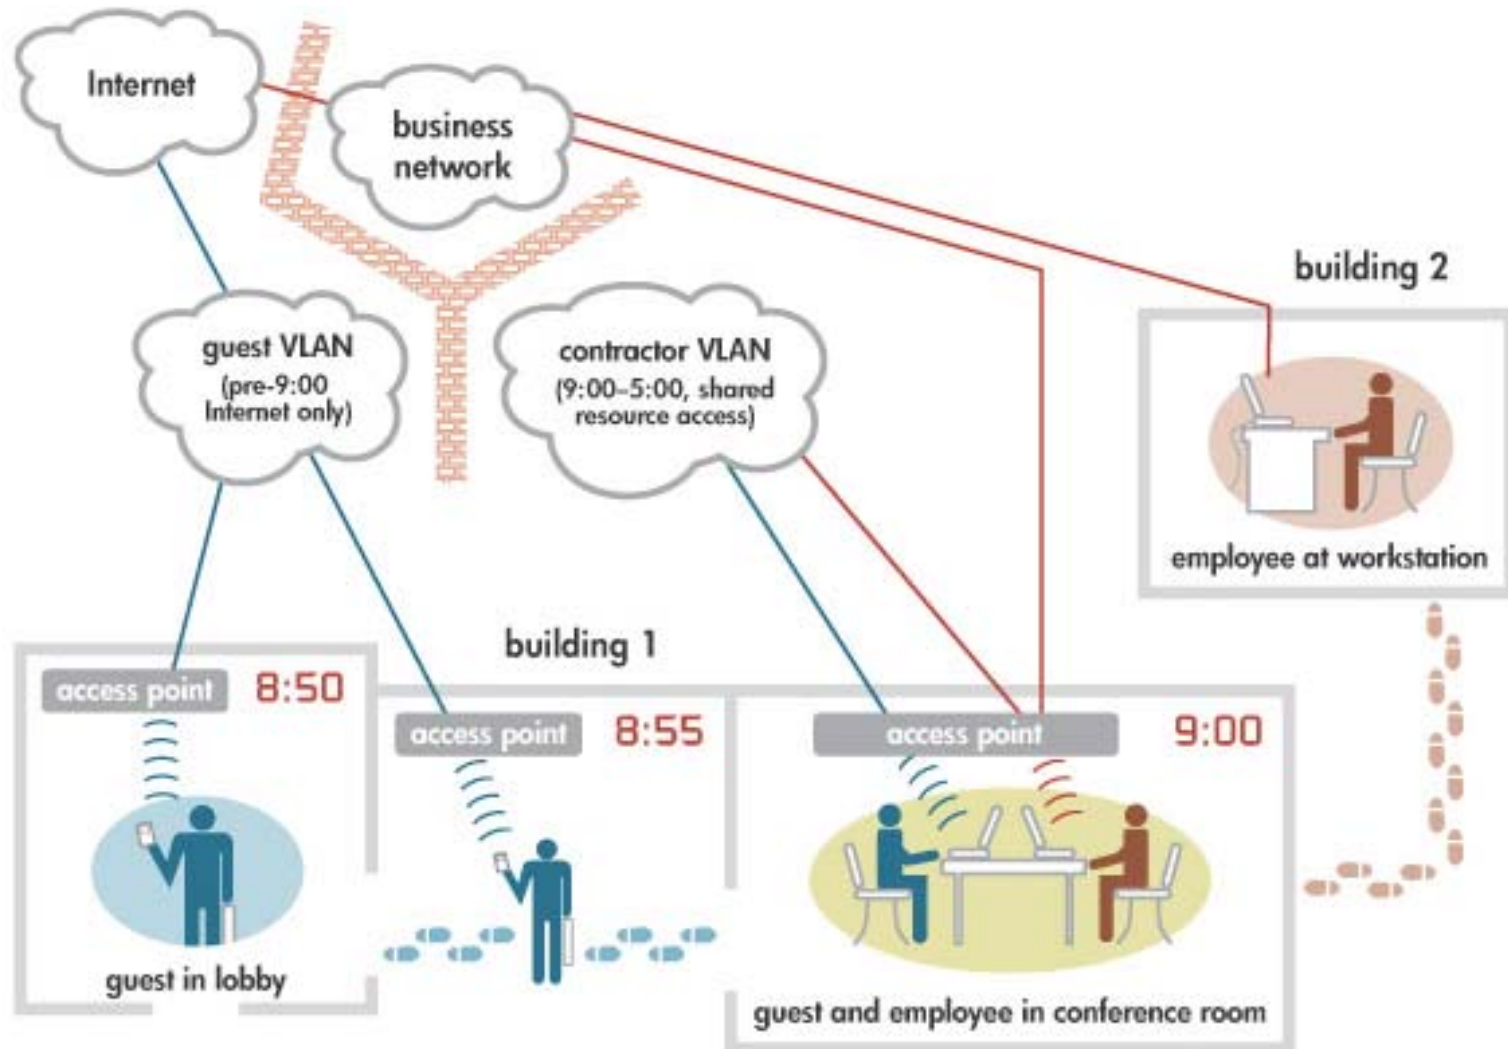

A unified holistic approach
to secure, mobile, multi-service networks

The HP ProCurve networking

Adaptive EDGE architecture

- 1. Easy implementation of user security and application support**
- 2. Secure connection management for portable and mobile users**
- 3. Unparalleled range of traffic prioritization**
- 4. Automatic control of network configuration**
- 5. No need for custom network design or added hardware**
- 6. Robust, always on reliability**
- 7. Superior bandwidth optimization**

7 key attributes

Security on the EDGE

*Detection and enforcement
at every point of network
access, for all user types*

Mobility on the EDGE

Secure, fast and appropriate access for wired and wireless users

Convergence on the EDGE

*Simplify the infrastructure
by running all traffic over
one network*

Guest services network

Guest user experience

Branch office VoIP network

VoIP user experience

Mobility in a mid-size enterprise

Mobility user experience

Enterprise campus network

Enterprise user experience

HP ProCurve is...

an experienced partner
whose affordable network
solutions are enabled by
the **Adaptive EDGE
Architecture** and aligned
with your business needs