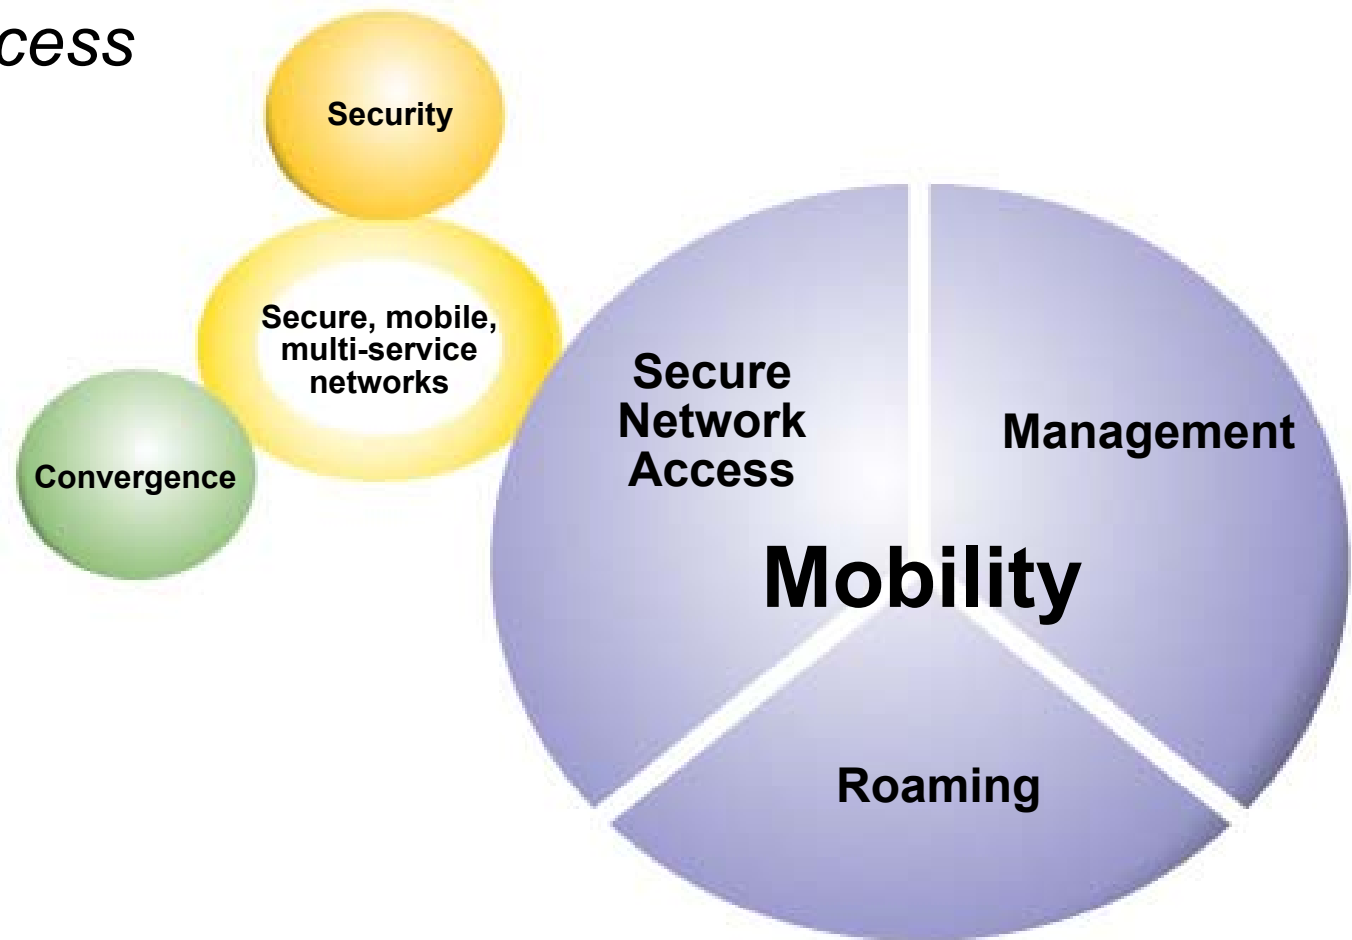

These requirements can only be met with more *control and functionality at the edge of the network!*

The HP ProCurve networking

Adaptive EDGE architecture

- Network functionality must migrate to the edge where users connect
- Evolve the network in a cost effective and manageable way
- Securely provides robust functionality to support all current and future traffic types

A unified holistic approach
to secure, mobile, multi-service networks

The HP ProCurve networking

Adaptive EDGE architecture

- 1. Easy implementation of user security and application support**
- 2. Secure connection management for portable and mobile users**
- 3. Unparalleled range of traffic prioritization**
- 4. Automatic control of network configuration**
- 5. No need for custom network design or added hardware**
- 6. Robust, always on reliability**
- 7. Superior bandwidth optimization**

7 key attributes

Security on the EDGE

*Detection and enforcement
at every point of network
access, for all user types*

Mobility on the EDGE

Secure, fast and appropriate access for wired and wireless users

Convergence on the EDGE

*Simplify the infrastructure
by running all traffic over
one network*

Guest services network

Guest user experience

Branch office VoIP network

VoIP user experience

Mobility in a mid-size enterprise