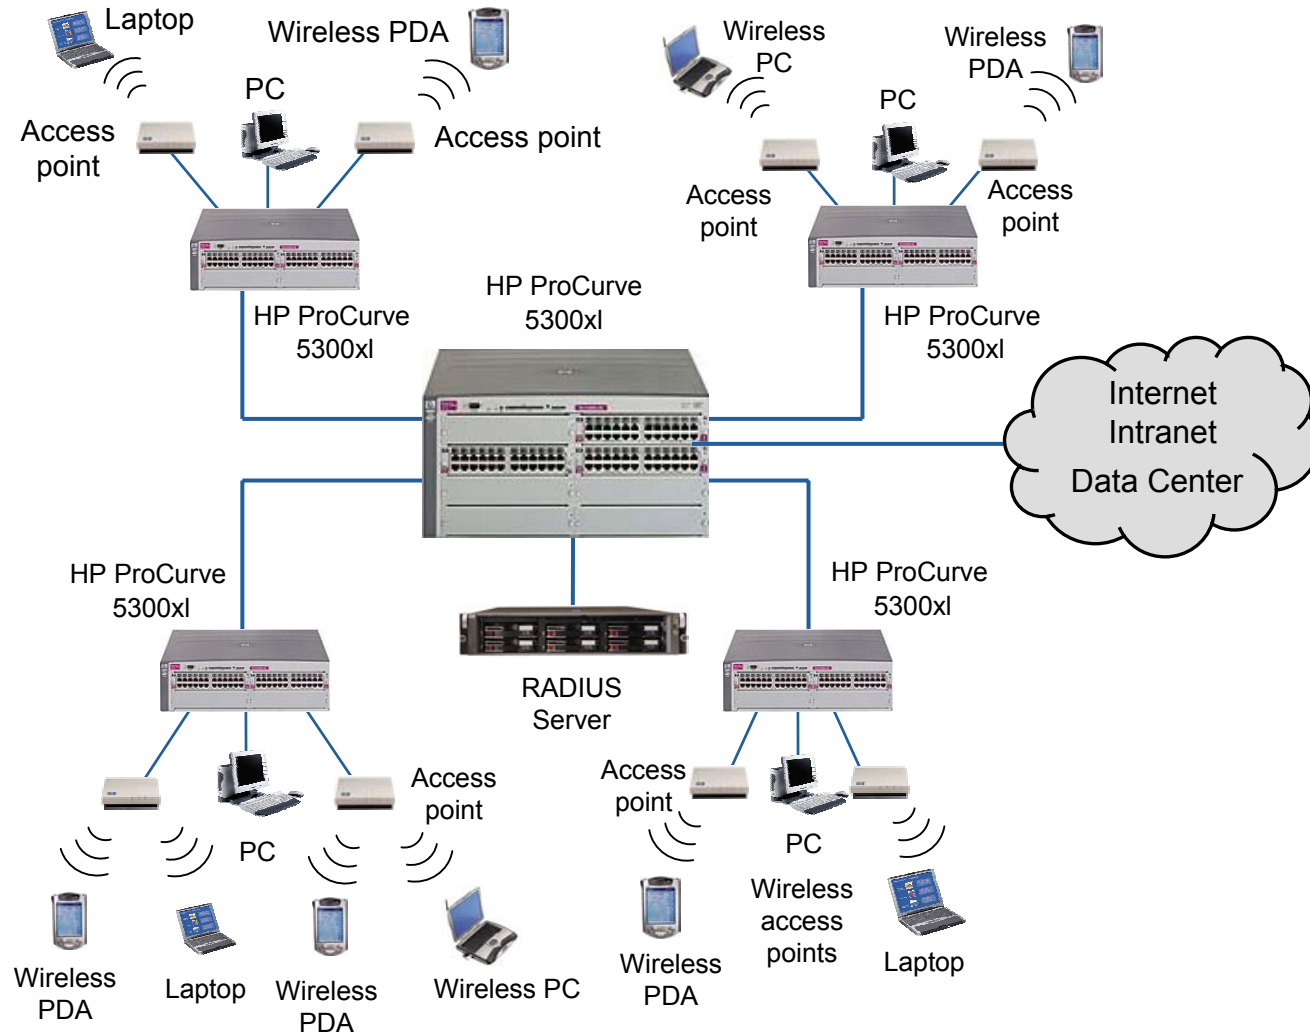

A unified holistic approach
to secure, mobile, multi-service networks

The HP ProCurve networking

Adaptive EDGE architecture

- 1. Easy implementation of user security and application support**
- 2. Secure connection management for portable and mobile users**
- 3. Unparalleled range of traffic prioritization**
- 4. Automatic control of network configuration**
- 5. No need for custom network design or added hardware**
- 6. Robust, always on reliability**
- 7. Superior bandwidth optimization**

7 key attributes

Security on the EDGE

*Detection and enforcement
at every point of network
access, for all user types*

Mobility on the EDGE

Secure, fast and appropriate access for wired and wireless users

Convergence on the EDGE

*Simplify the infrastructure
by running all traffic over
one network*

Guest services network

Guest user experience

Branch office VoIP network

VoIP user experience

Mobility in a mid-size enterprise

HP ProCurve is...

- The result of 25 years of continuous investment in networking products and technology
- The third largest provider of managed switched Ethernet ports in the world
- The fastest growing provider of Layer 3-7 Ethernet switching
- Completing the largest fiscal quarter, largest fiscal half and largest fiscal year in its history