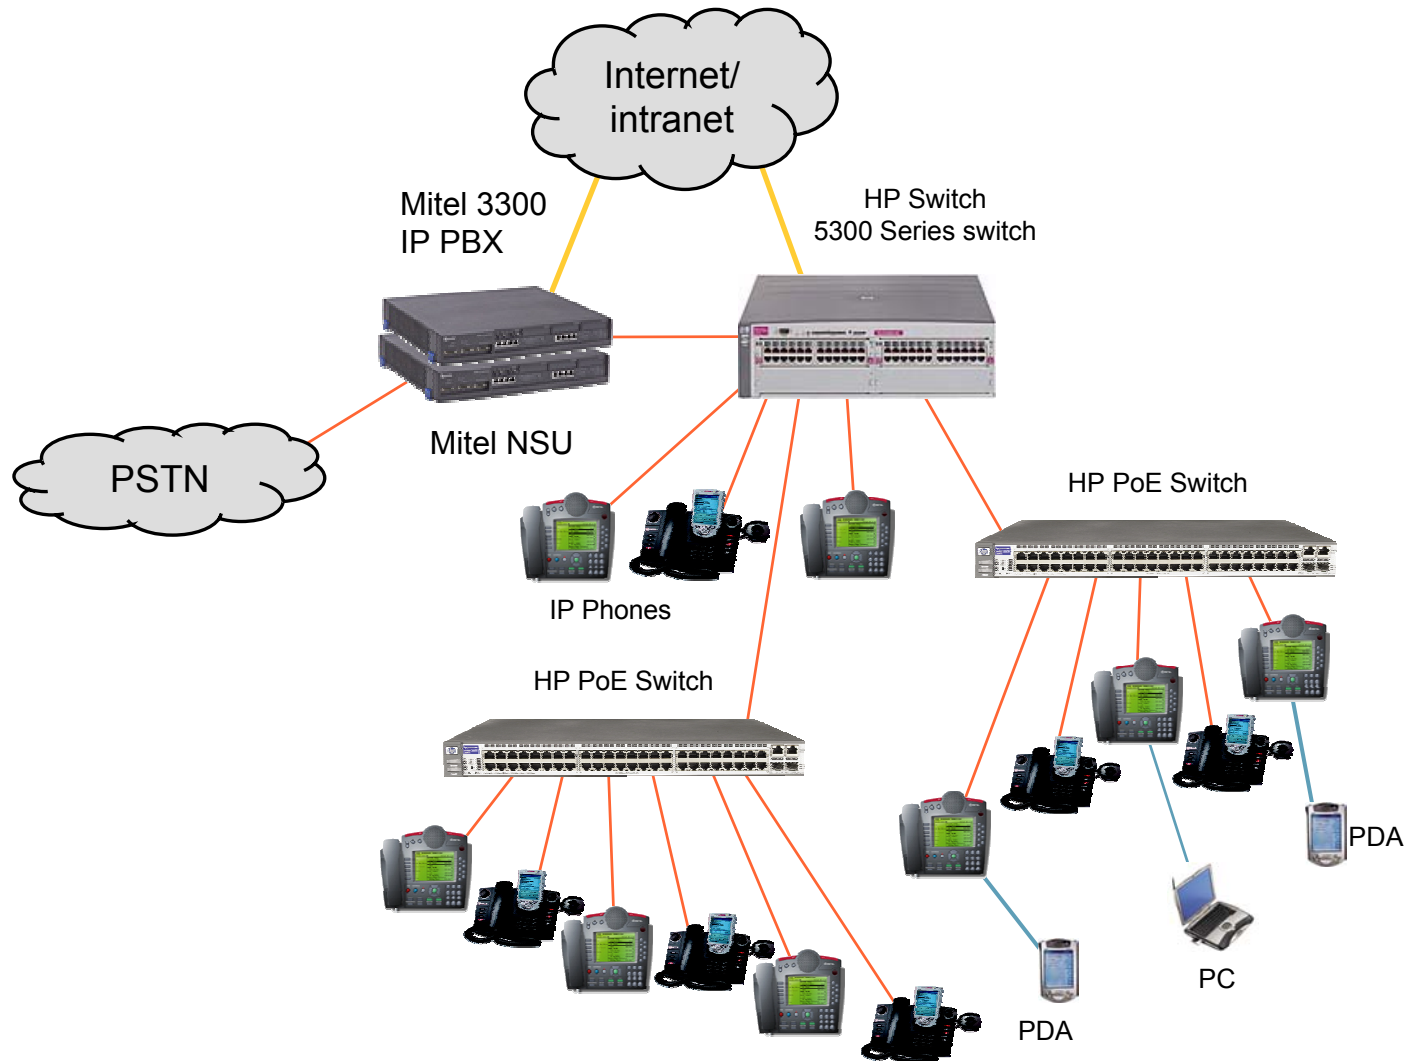

7 key attributes

Security on the EDGE

*Detection and enforcement
at every point of network
access, for all user types*

Mobility on the EDGE

Secure, fast and appropriate access for wired and wireless users

Convergence on the EDGE

*Simplify the infrastructure
by running all traffic over
one network*

Guest services network

Guest user experience

Branch office VoIP network

VoIP user experience

Mobility in a mid-size enterprise

Mobility user experience

Enterprise campus network

Enterprise user experience

HP ProCurve is...

an experienced partner
whose affordable network
solutions are enabled by
the **Adaptive EDGE
Architecture** and aligned
with your business needs

HP ProCurve is...

- The result of 25 years of continuous investment in networking products and technology
- The third largest provider of managed switched Ethernet ports in the world
- The fastest growing provider of Layer 3-7 Ethernet switching
- Completing the largest fiscal quarter, largest fiscal half and largest fiscal year in its history