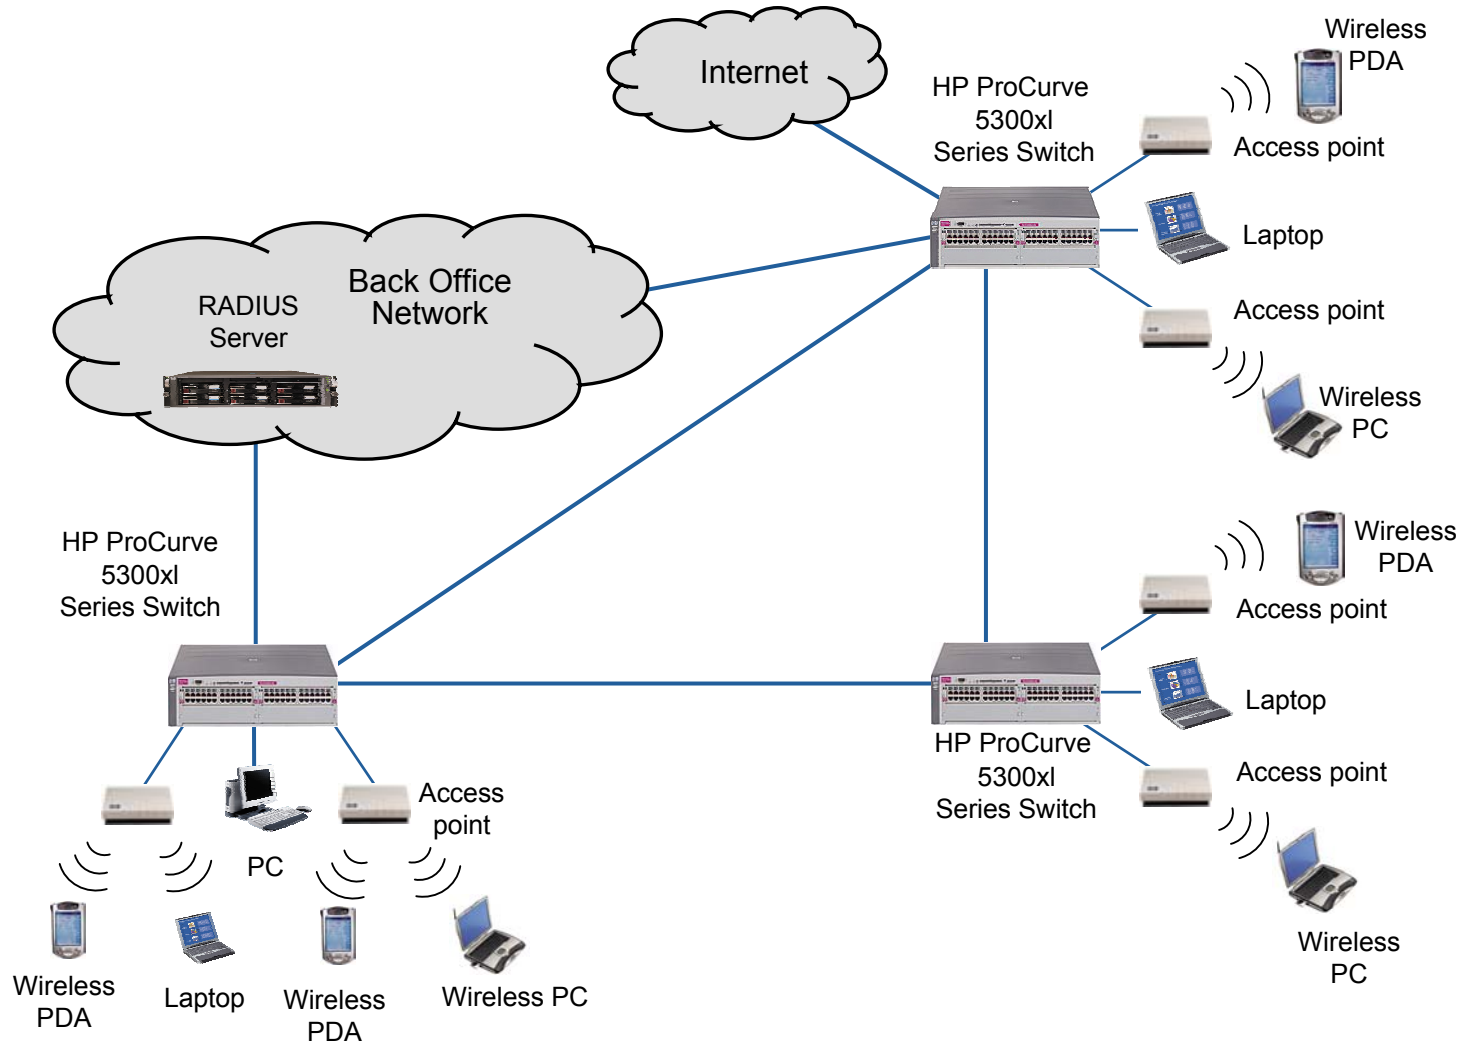

These requirements can only be met with more *control and functionality at the edge of the network!*

The HP ProCurve networking

Adaptive EDGE architecture

- Network functionality must migrate to the edge where users connect
- Evolve the network in a cost effective and manageable way
- Securely provides robust functionality to support all current and future traffic types

A unified holistic approach
to secure, mobile, multi-service networks

The HP ProCurve networking

Adaptive EDGE architecture

- 1. Easy implementation of user security and application support**
- 2. Secure connection management for portable and mobile users**
- 3. Unparalleled range of traffic prioritization**
- 4. Automatic control of network configuration**
- 5. No need for custom network design or added hardware**
- 6. Robust, always on reliability**
- 7. Superior bandwidth optimization**

7 key attributes

Security on the EDGE

*Detection and enforcement
at every point of network
access, for all user types*

Mobility on the EDGE

Secure, fast and appropriate access for wired and wireless users

Convergence on the EDGE

*Simplify the infrastructure
by running all traffic over
one network*

Guest services network

Guest user experience

Branch office VoIP network

VoIP user experience

Mobility in a mid-size enterprise