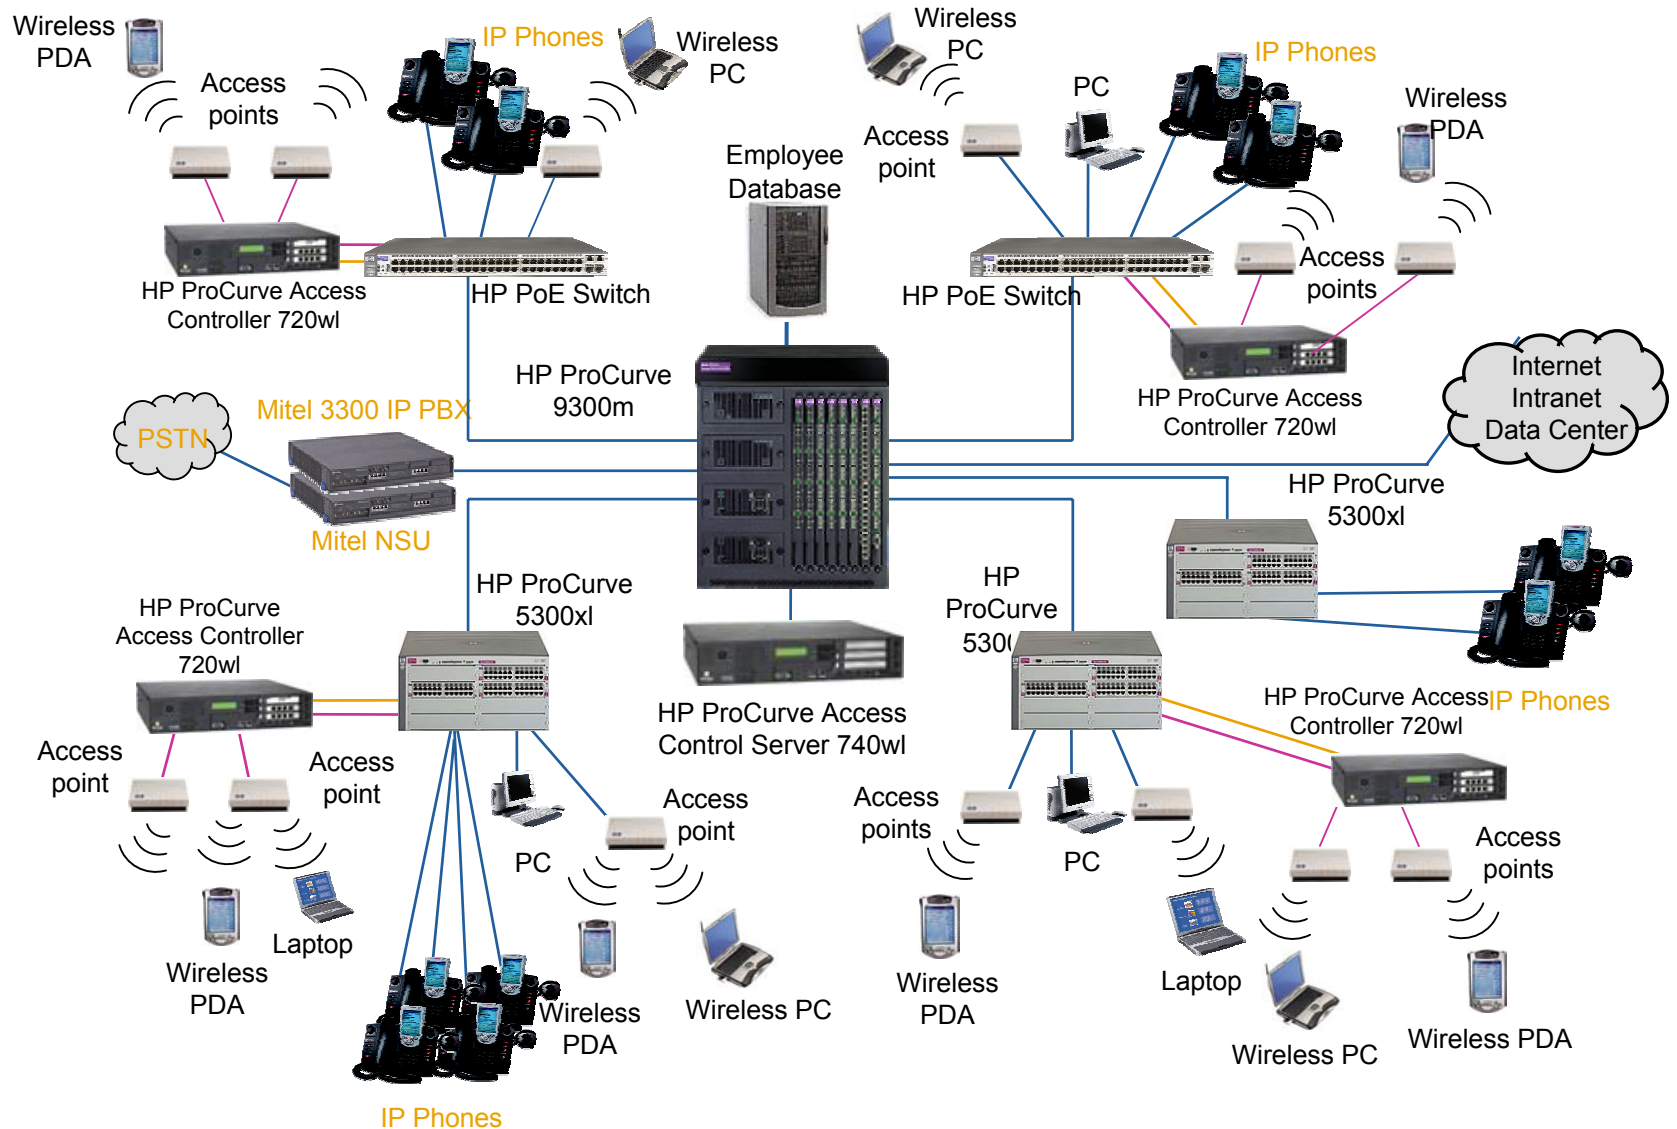

7 key attributes

Security on the EDGE

*Detection and enforcement
at every point of network
access, for all user types*

Mobility on the EDGE

Secure, fast and appropriate access for wired and wireless users

Convergence on the EDGE

*Simplify the infrastructure
by running all traffic over
one network*

Guest services network

Guest user experience

Branch office VoIP network

VoIP user experience

Mobility in a mid-size enterprise

Mobility user experience

Enterprise campus network

Enterprise user experience

HP ProCurve is...

an experienced partner
whose affordable network
solutions are enabled by
the **Adaptive EDGE
Architecture** and aligned
with your business needs

HP ProCurve is...

- The result of 25 years of continuous investment in networking products and technology
- The third largest provider of managed switched Ethernet ports in the world
- The fastest growing provider of Layer 3-7 Ethernet switching
- Completing the largest fiscal quarter, largest fiscal half and largest fiscal year in its history