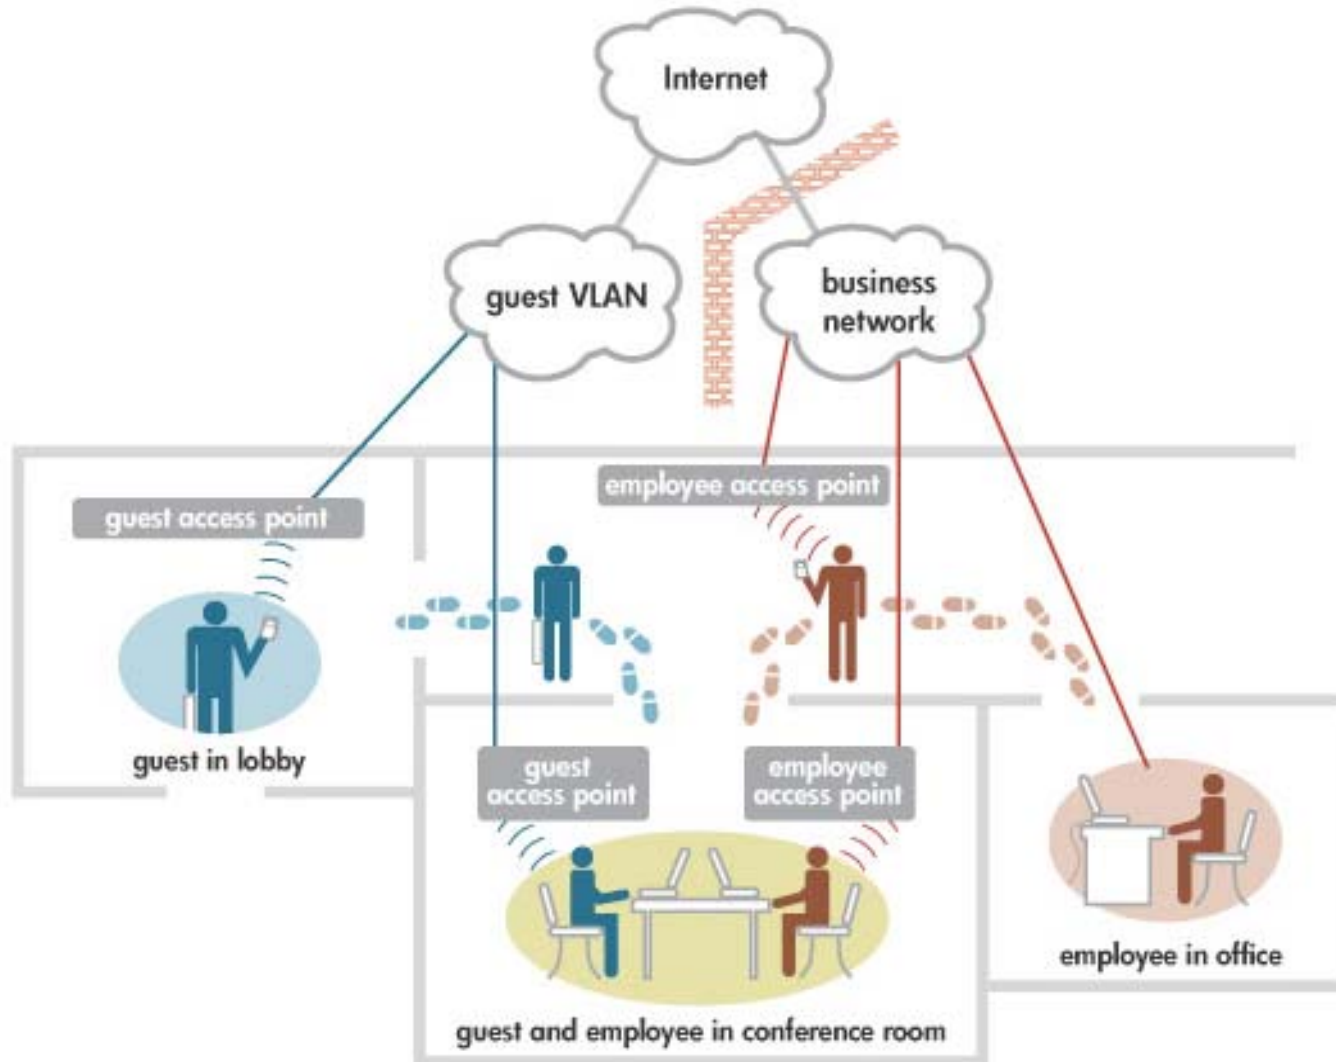

A unified holistic approach
to secure, mobile, multi-service networks

The HP ProCurve networking

Adaptive EDGE architecture

- 1. Easy implementation of user security and application support**
- 2. Secure connection management for portable and mobile users**
- 3. Unparalleled range of traffic prioritization**
- 4. Automatic control of network configuration**
- 5. No need for custom network design or added hardware**
- 6. Robust, always on reliability**
- 7. Superior bandwidth optimization**

7 key attributes

Security on the EDGE

*Detection and enforcement
at every point of network
access, for all user types*

Mobility on the EDGE

Secure, fast and appropriate access for wired and wireless users

Convergence on the EDGE

*Simplify the infrastructure
by running all traffic over
one network*

Guest services network

Guest user experience

Branch office VoIP network

VoIP user experience

Mobility in a mid-size enterprise

Mobility user experience

Enterprise campus network

Enterprise user experience

HP ProCurve is...

an experienced partner
whose affordable network
solutions are enabled by
the **Adaptive EDGE
Architecture** and aligned
with your business needs