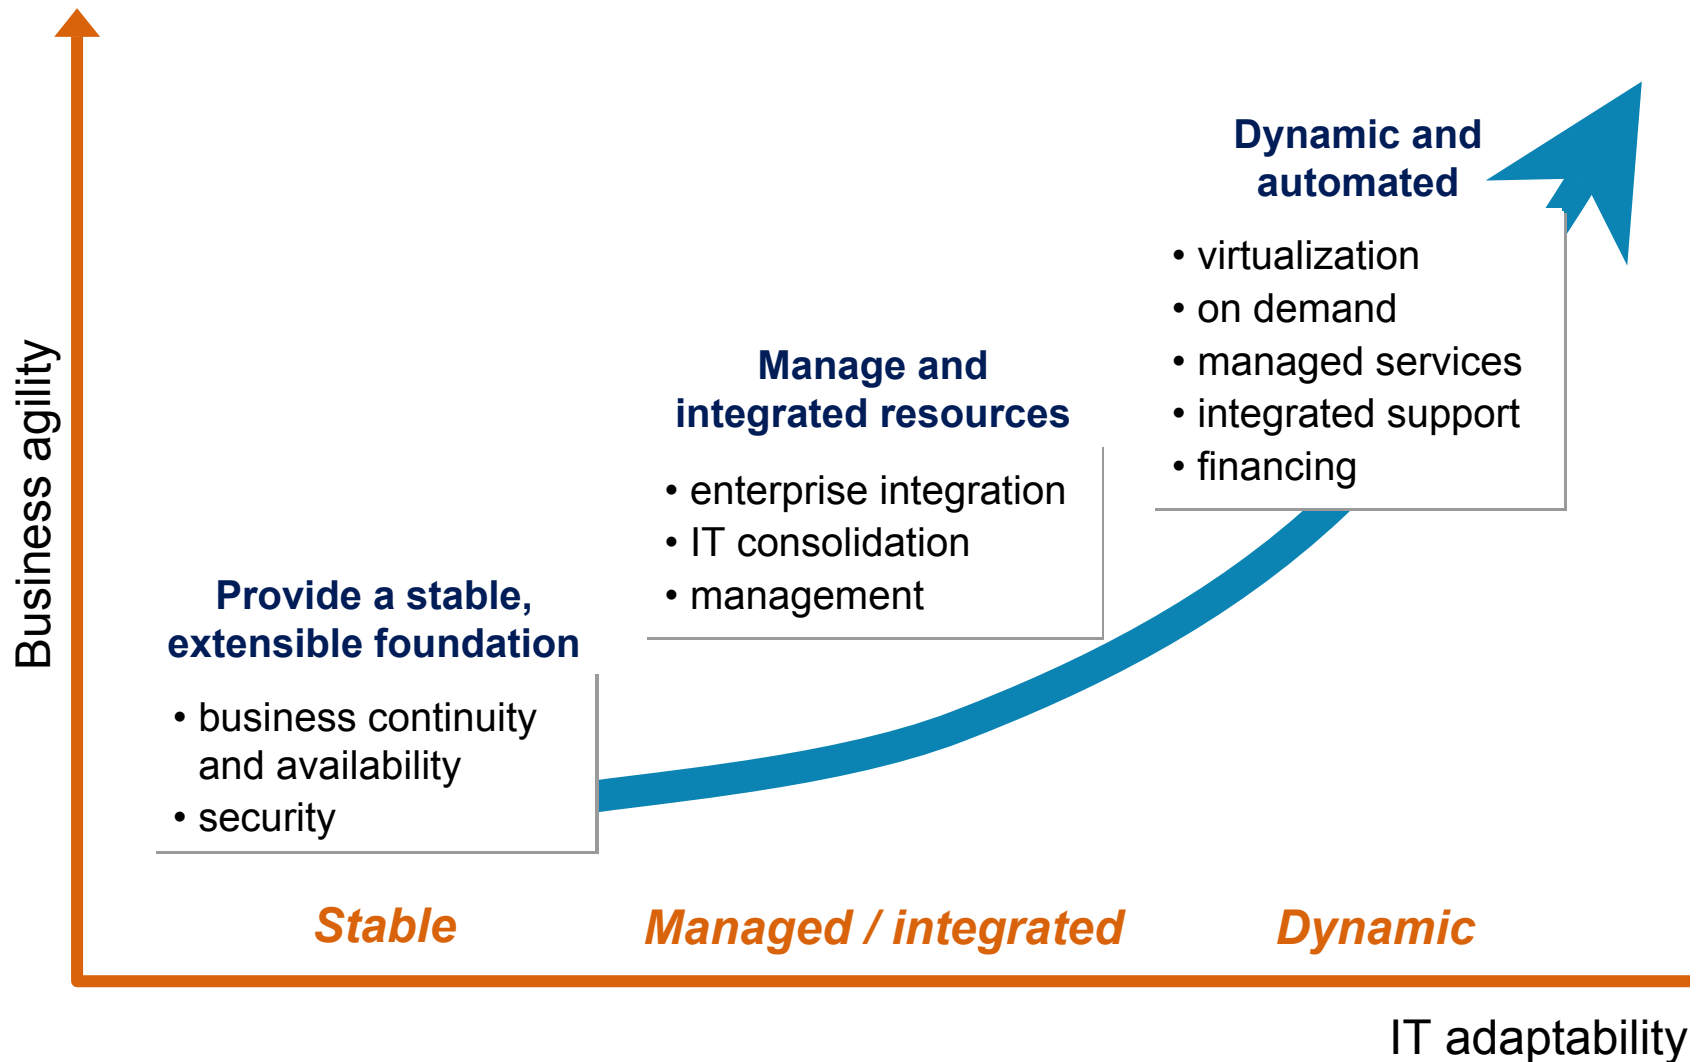

Protect Assets to ...

- Increase productivity by presenting only the resources needed for the job
- Appropriate access based on an individual's business need
- Controlled access to communications services

Security

Increase Productivity by ...

- Act immediately
- Appropriate access from wherever you choose to work
- Effectively communicate anywhere, anytime

Mobility

Simplify Communications to ...

- Lower cost with a single network
- Securely deploy new revenue generating applications
- Increase productivity through unified messaging and more robust communications

Convergence

Building the foundation of an adaptive enterprise

The evolving enterprise network

← *Control to the Edge* →

- Ensure secure, quick and appropriate access
- Deliver efficient mobile connectivity to services and information
- Offer full support for new and future multi-service applications
- *Command from the center* to respond to changing business needs

These requirements can only be met with more *control and functionality at the edge of the network!*

The HP ProCurve networking

Adaptive EDGE architecture

- Network functionality must migrate to the edge where users connect
- Evolve the network in a cost effective and manageable way
- Securely provides robust functionality to support all current and future traffic types