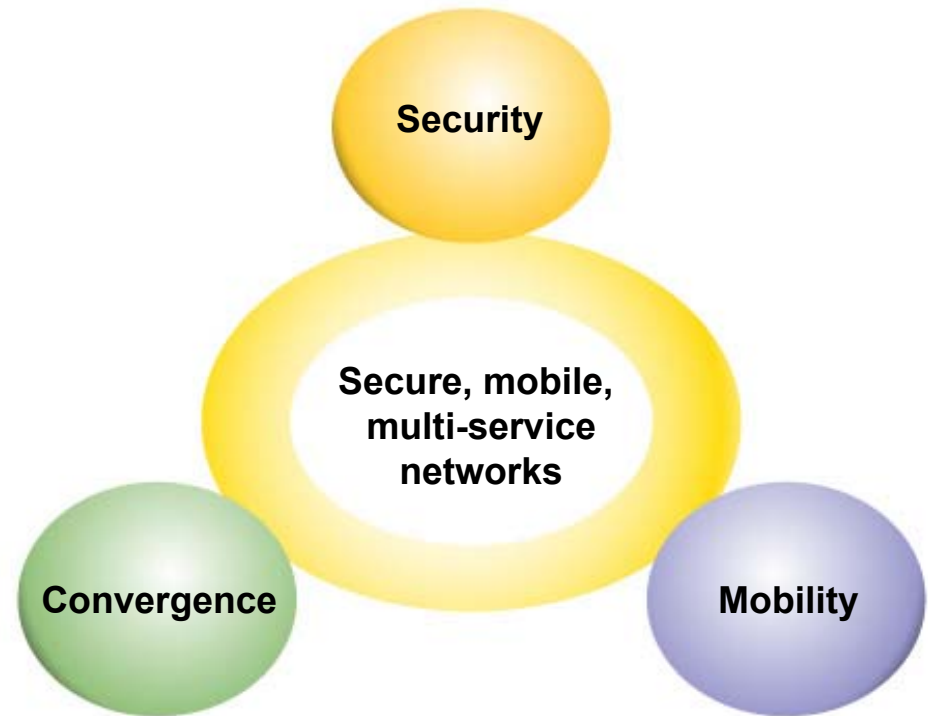

Convergence

Building the foundation of an adaptive enterprise

The evolving enterprise network

← *Control to the Edge* →

- Ensure secure, quick and appropriate access
- Deliver efficient mobile connectivity to services and information
- Offer full support for new and future multi-service applications
- *Command from the center* to respond to changing business needs

These requirements can only be met with more *control and functionality at the edge of the network!*

The HP ProCurve networking

Adaptive EDGE architecture

- Network functionality must migrate to the edge where users connect
- Evolve the network in a cost effective and manageable way
- Securely provides robust functionality to support all current and future traffic types

A unified holistic approach
to secure, mobile, multi-service networks

The HP ProCurve networking

Adaptive EDGE architecture

- 1. Easy implementation of user security and application support**
- 2. Secure connection management for portable and mobile users**
- 3. Unparalleled range of traffic prioritization**
- 4. Automatic control of network configuration**
- 5. No need for custom network design or added hardware**
- 6. Robust, always on reliability**
- 7. Superior bandwidth optimization**

7 key attributes

Security on the EDGE

*Detection and enforcement
at every point of network
access, for all user types*

Mobility on the EDGE

Secure, fast and appropriate access for wired and wireless users