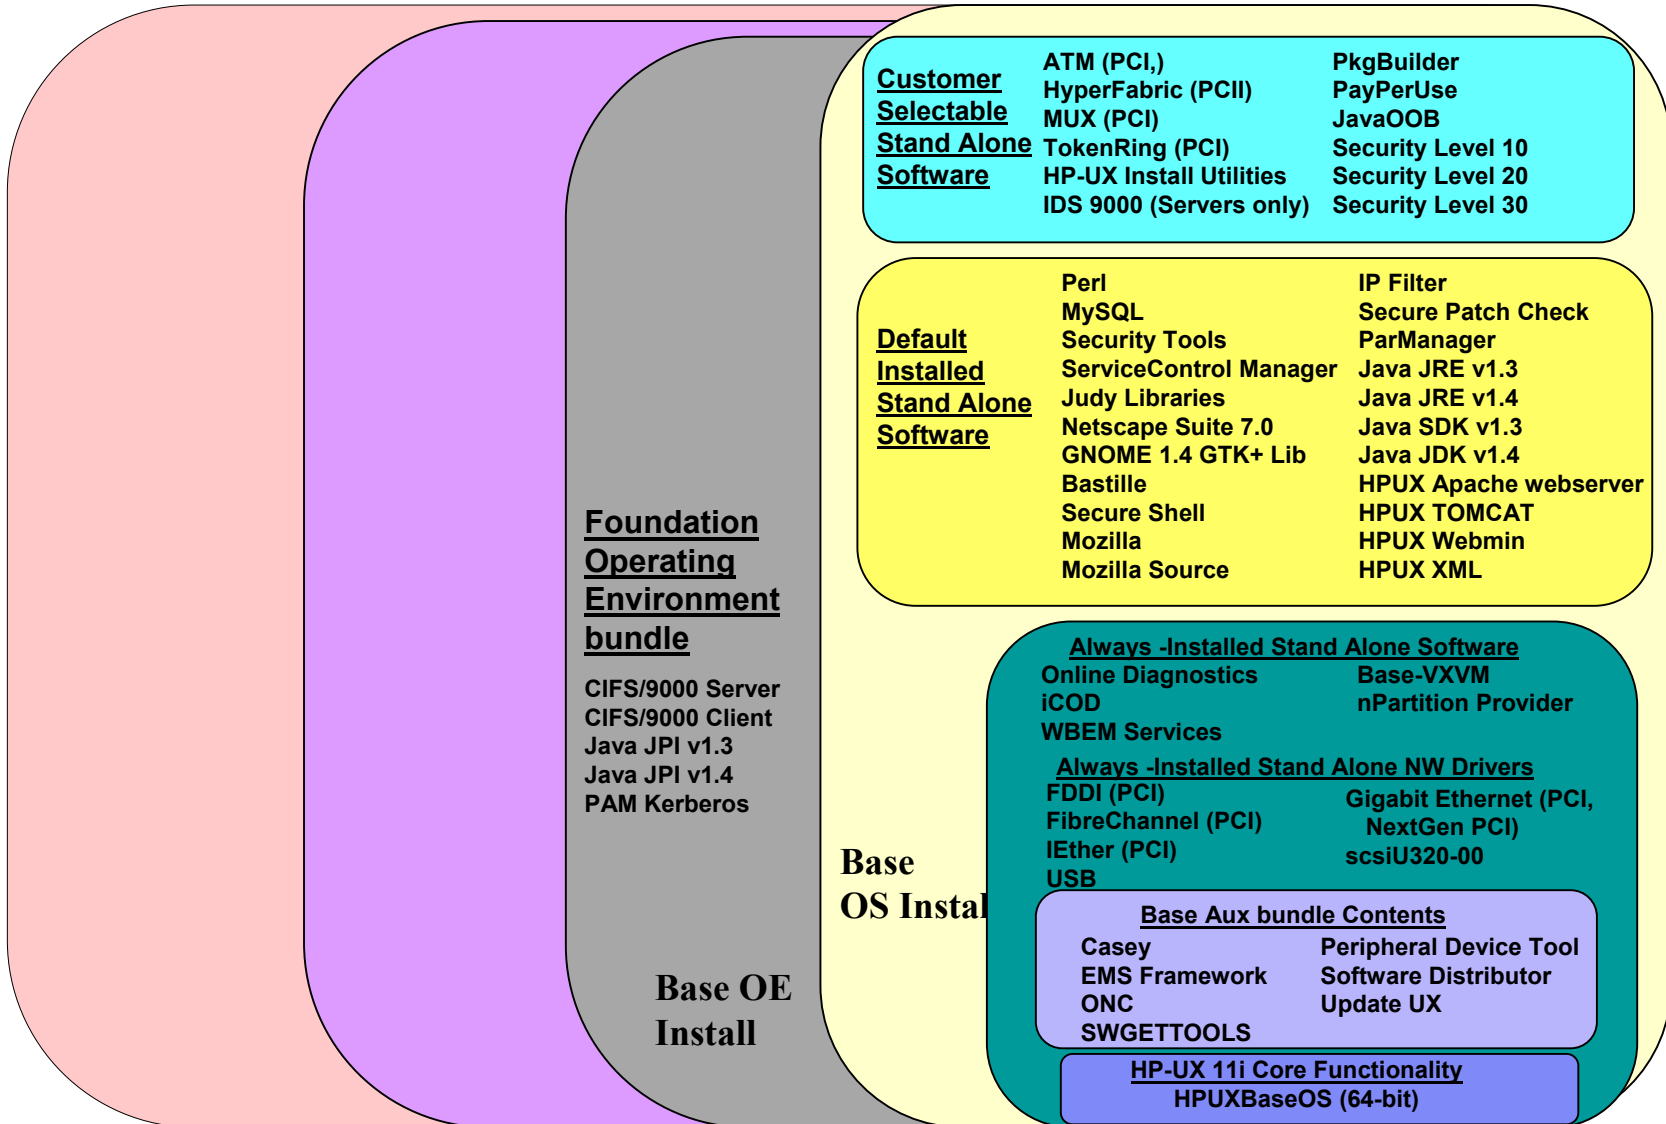

<u>Always -Installed Stand Alone Software</u>	
Online Diagnostics	Base-VXVM
iCOD	nPartition Provider
WBEM Services	
<u>Always -Installed Stand Alone NW Drivers</u>	
FDDI (PCI)	Gigabit Ethernet (PCI,
FibreChannel (PCI)	NextGen PCI)
IEther (PCI)	scsiU320-00
USB	

<u>Base Aux bundle Contents</u>	
Casey	Peripheral Device Tool
EMS Framework	Software Distributor
ONC	Update UX
SWGETTOOLS	

<u>HP-UX 11i Core Functionality</u>
HPUXBaseOS (64-bit)

Contents of 11.23 Server OE

Contents of 11.23 Server OE

Contents of 11.23 Server OE

Enterprise Operating Environment bundle

EMS HA Monitors
MirrorDisk/UX
Online JFS (v3.3)
OV GlancePlus Pak
(English+Japanese)
Process Resource
Manager