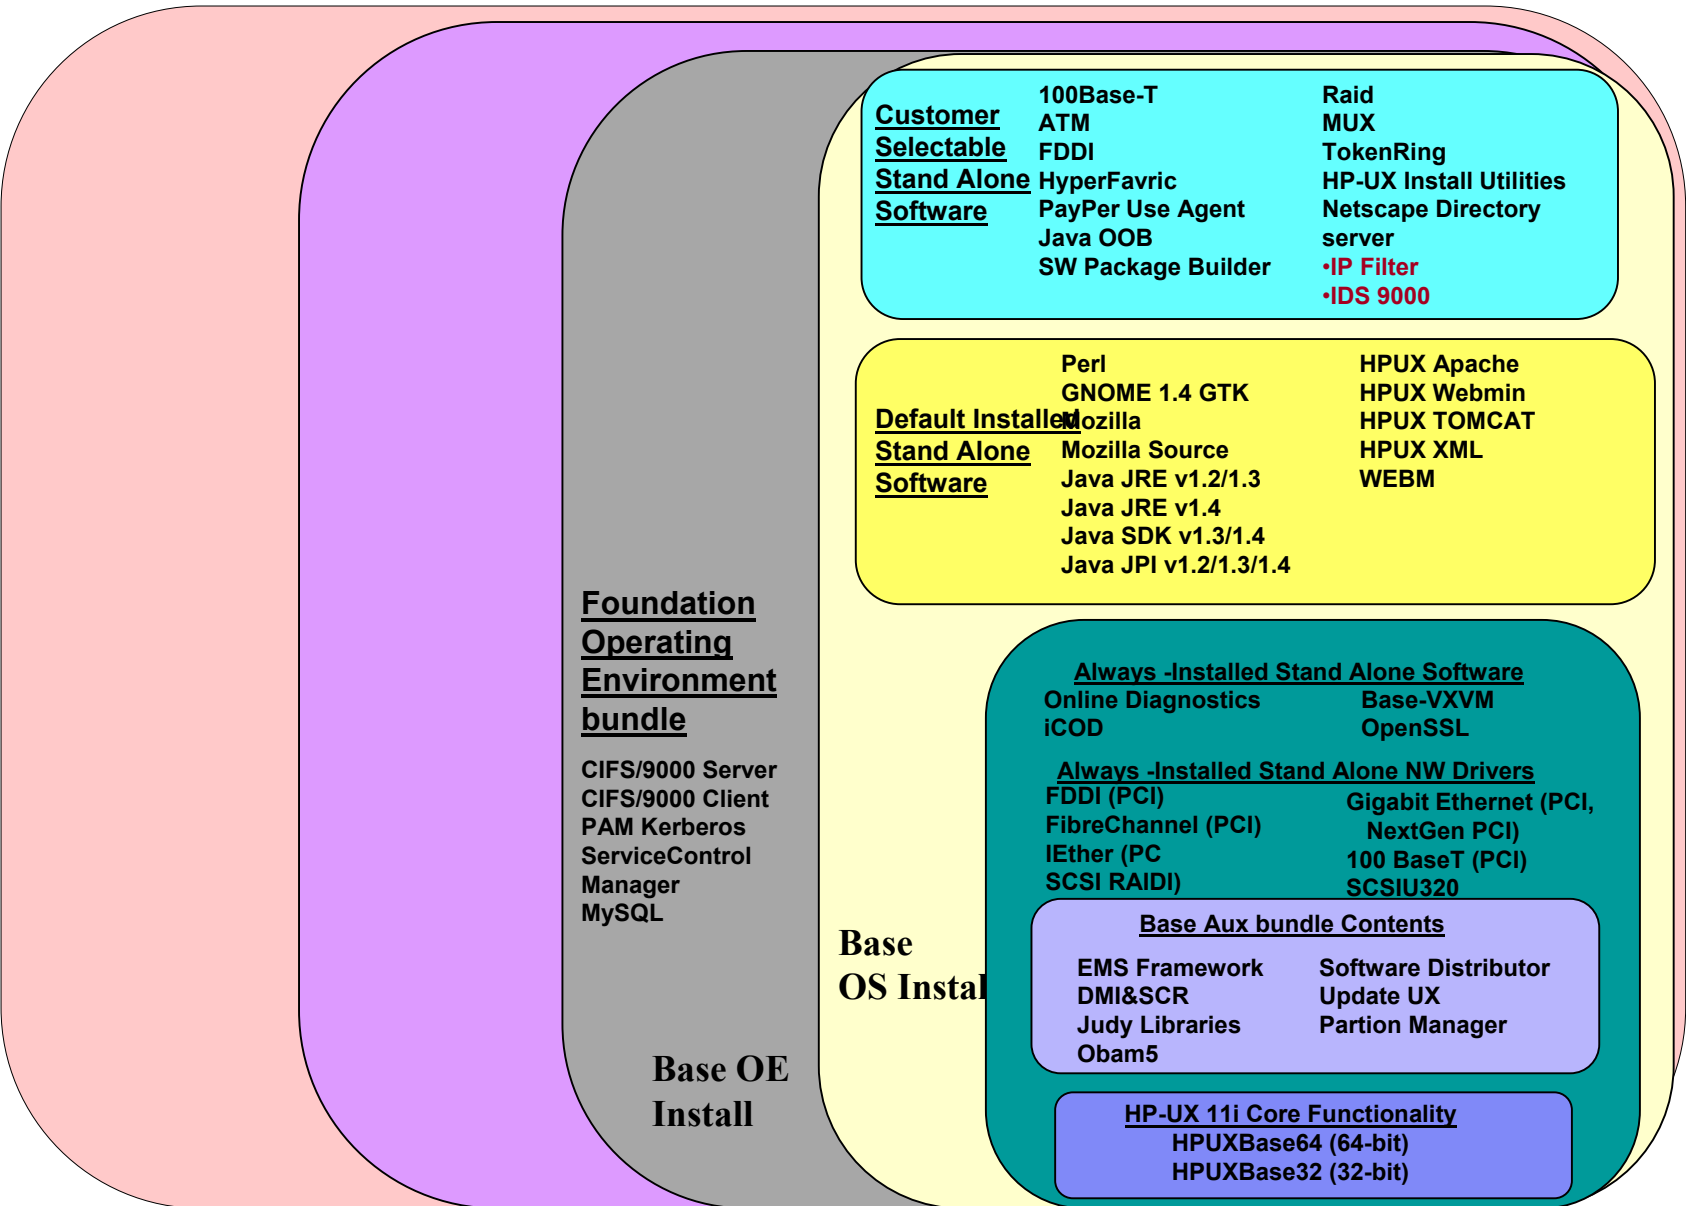

Always -Installed Stand Alone Software

Online Diagnostics	Base-VXVM
iCOD	OpenSSL

Always -Installed Stand Alone NW Drivers

FDDI (PCI)	Gigabit Ethernet (PCI,
FibreChannel (PCI)	NextGen PCI)
IEther (PC	100 BaseT (PCI)
SCSI RAID)	SCSIU320

Base Aux bundle Contents

EMS Framework	Software Distributor
DMI&SCR	Update UX
Judy Libraries	Partion Manager
Obam5	

HP-UX 11i Core Functionality

- HPUXBase64 (64-bit)
- HPUXBase32 (32-bit)

Base OS Install

Contents of 11.11 Server OE

Customer Selectable Stand Alone Software

100Base-T	Raid
ATM	MUX
FDDI	TokenRing
HyperFavric	HP-UX Install Utilities
PayPer Use Agent	Netscape Directory server
Java OOB	•IP Filter
SW Package Builder	•IDS 9000

Default Installed Stand Alone Software

Perl	HPUX Apache
GNOME 1.4 GTK	HPUX Webmin
Mozilla	HPUX TOMCAT
Mozilla Source	HPUX XML
Java JRE v1.2/1.3	WEBM
Java JRE v1.4	
Java SDK v1.3/1.4	
Java JPI v1.2/1.3/1.4	