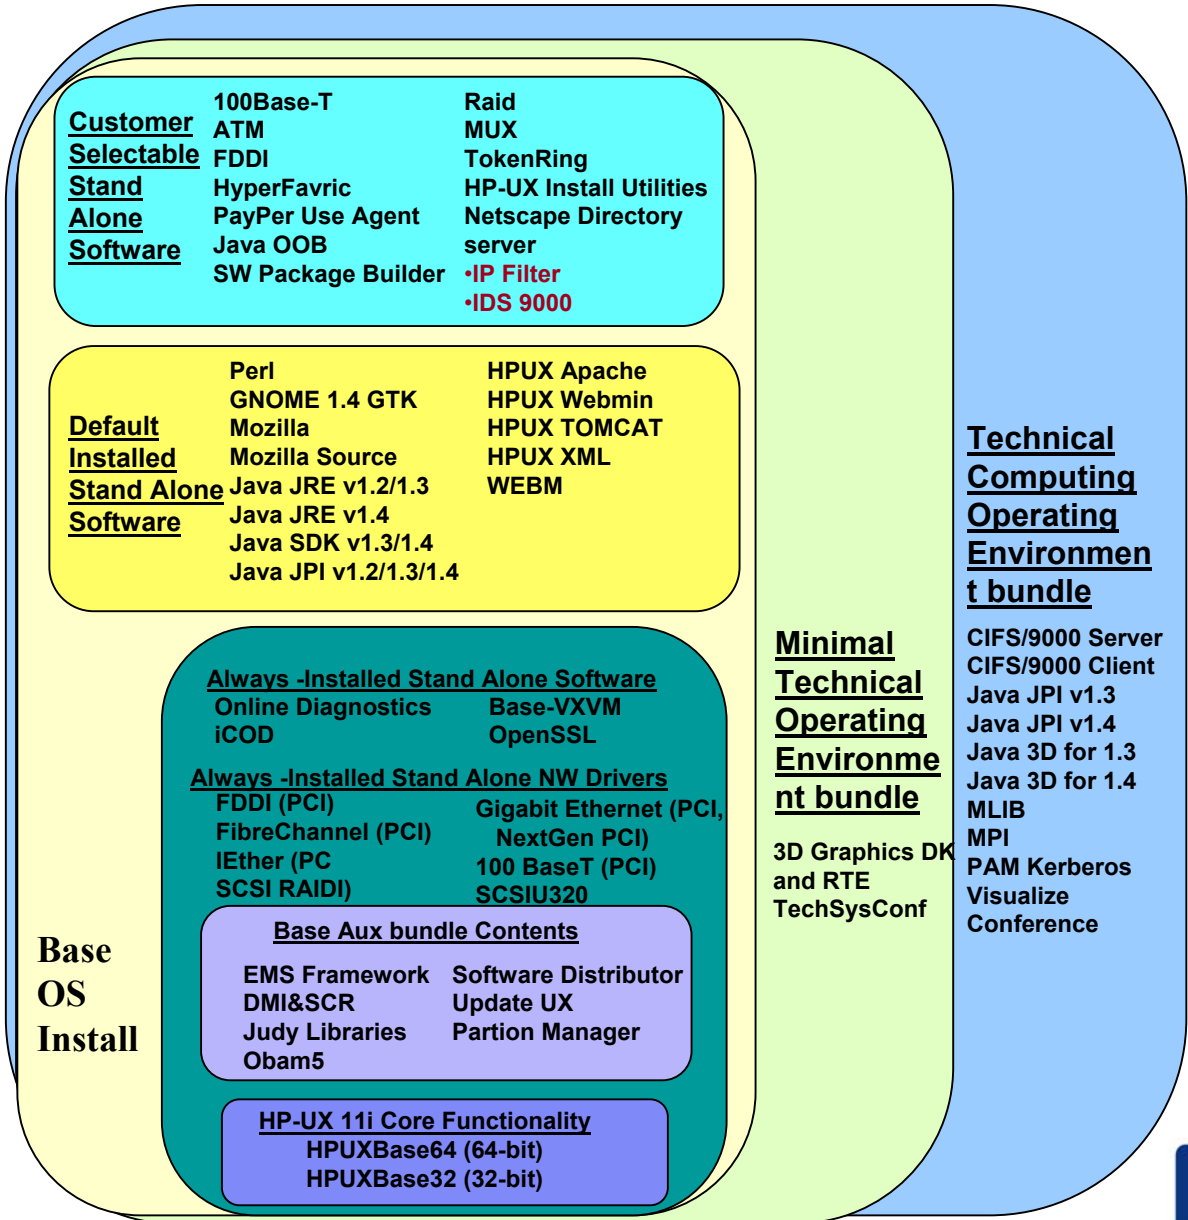

Contents of 11.11 Technical Server OE