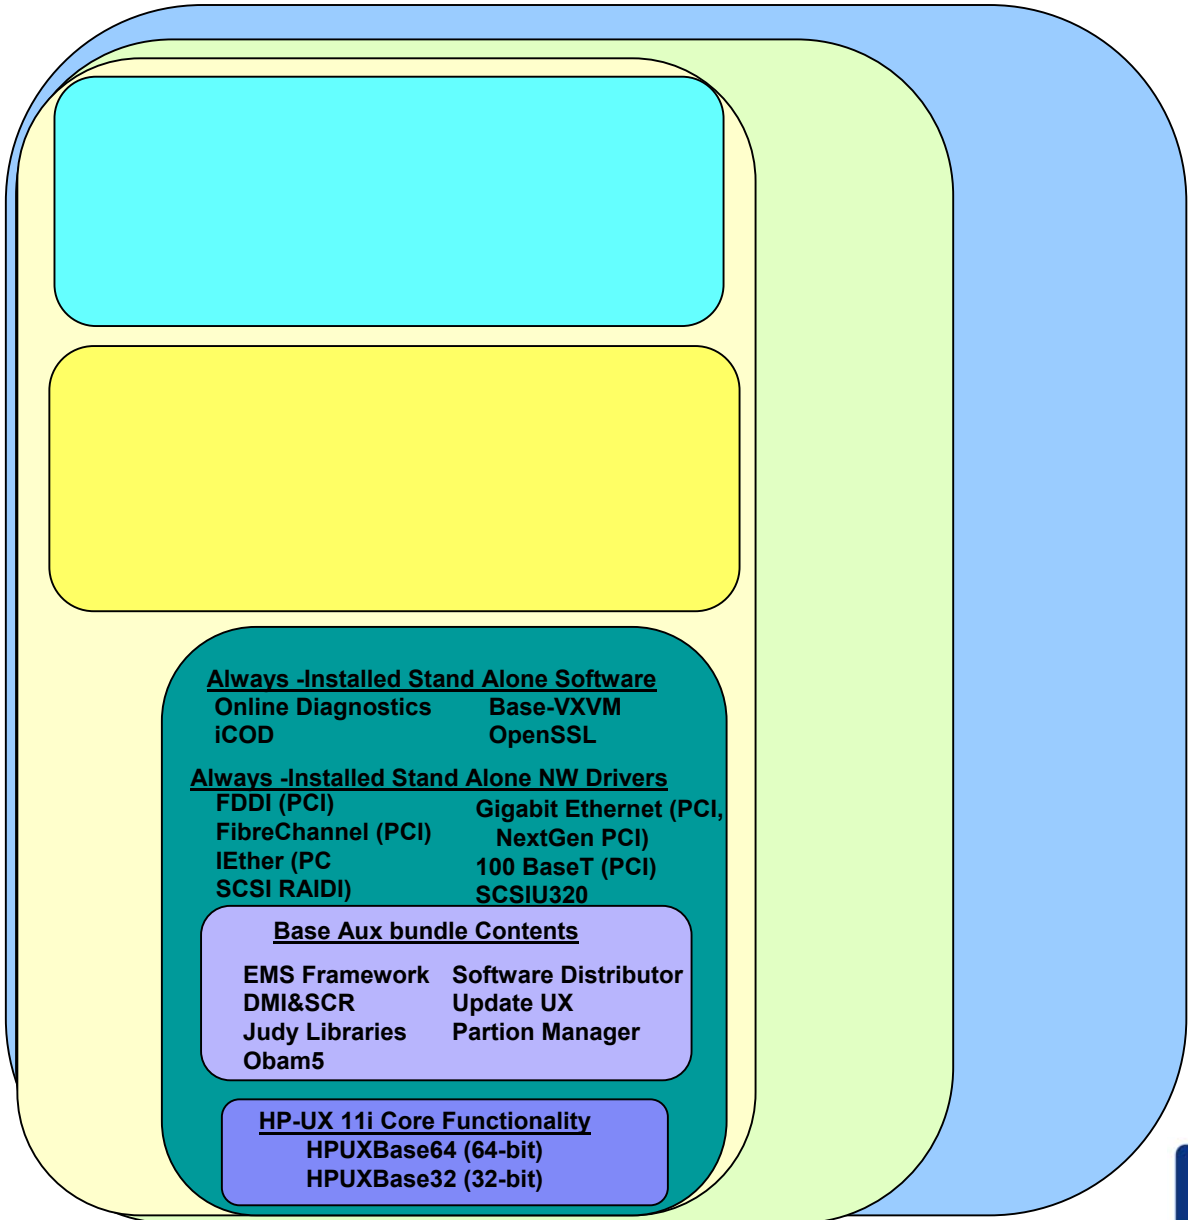

Contents of 11.11 Technical Server OE