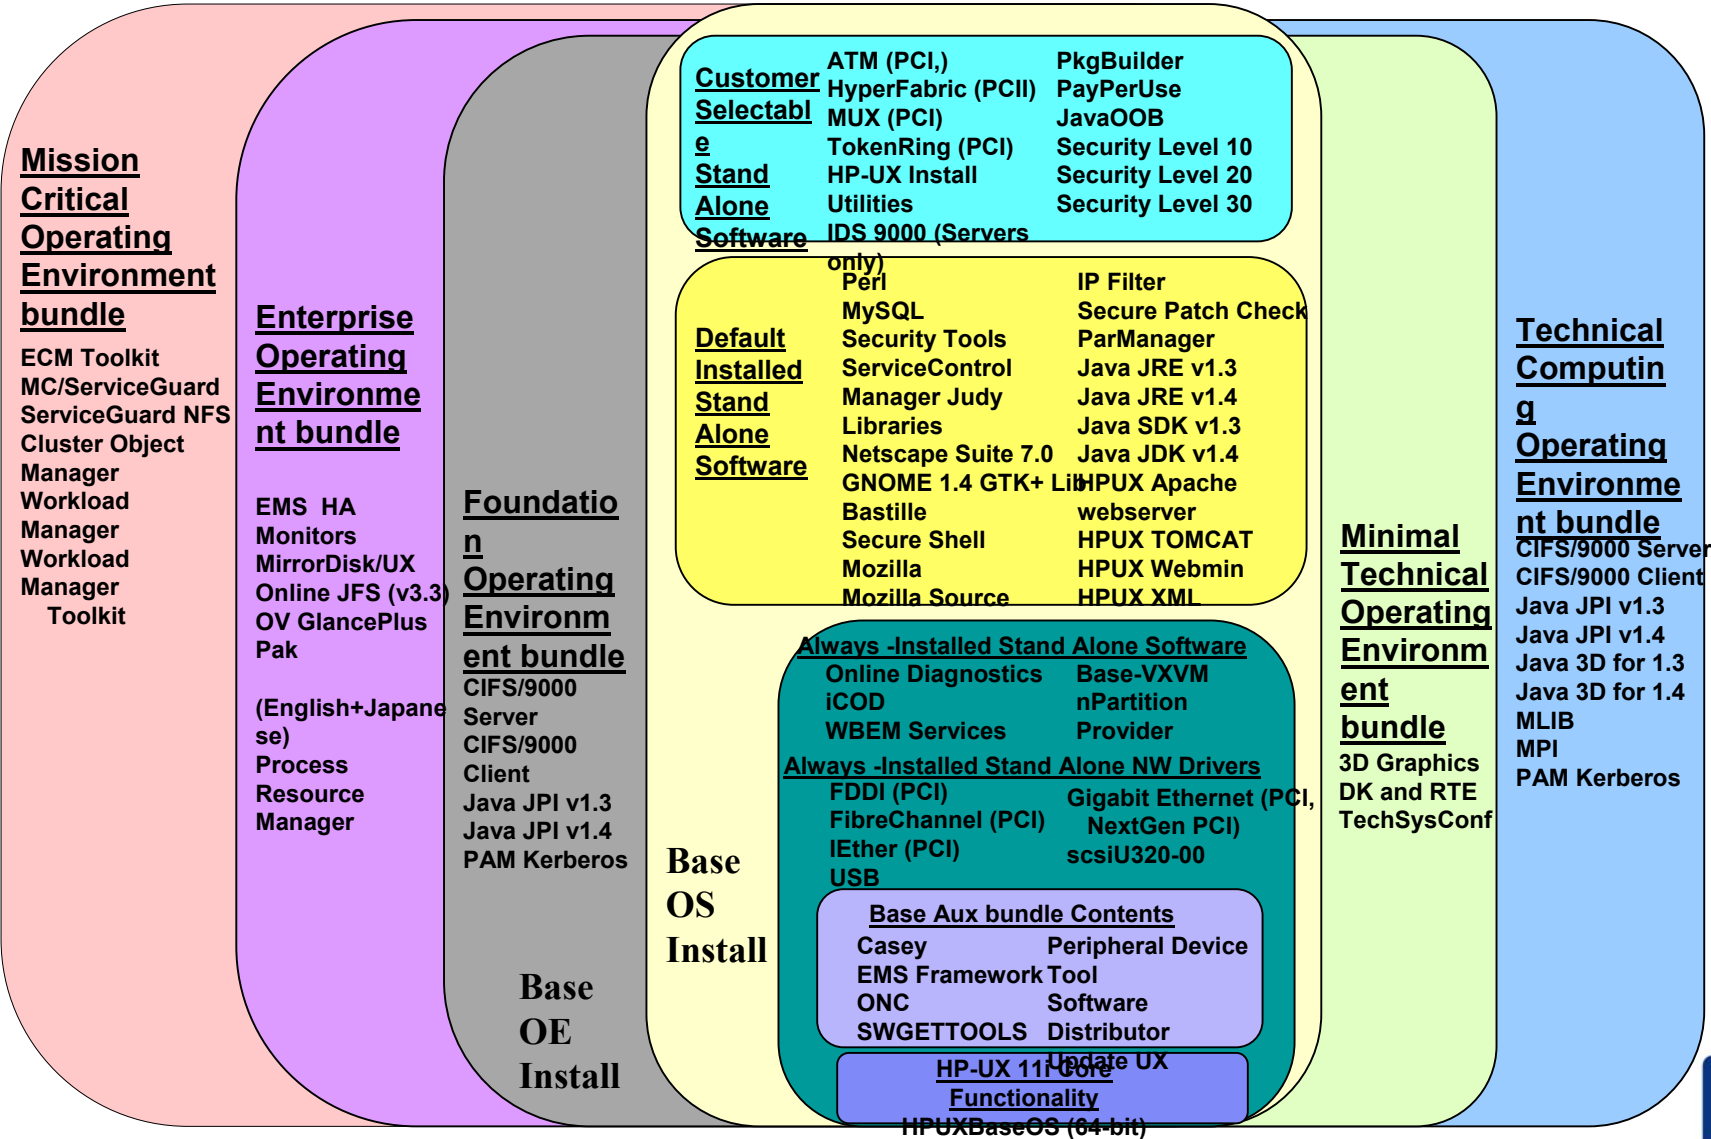

Contents of 11.23 OE