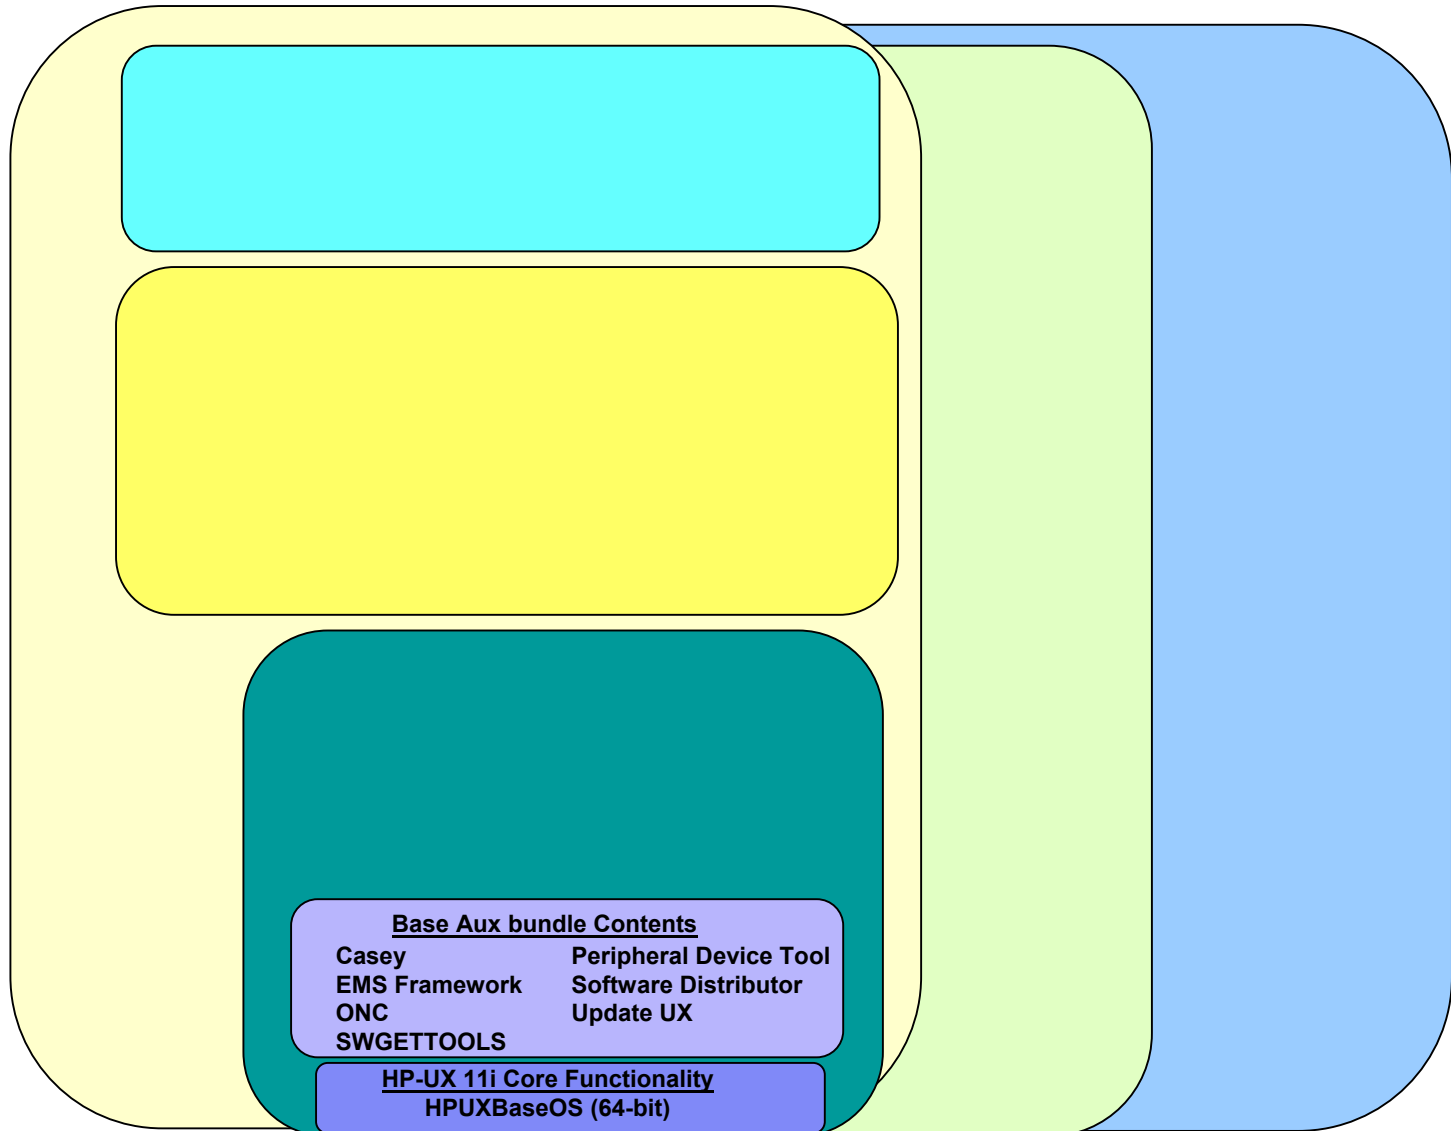

Contents of 11.23 Technical Server OE