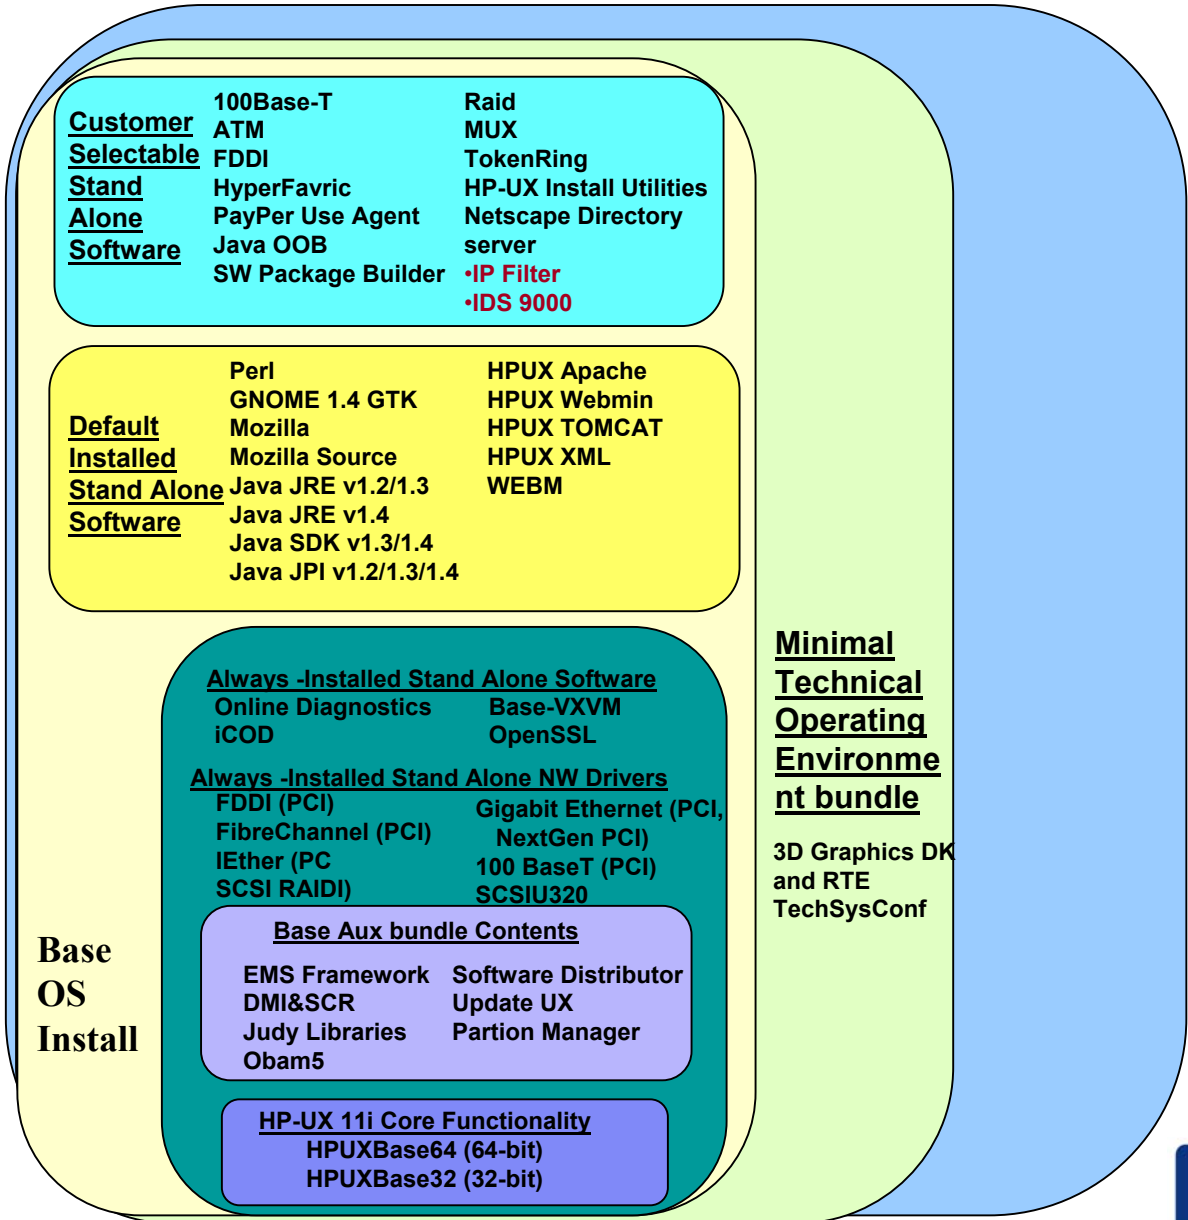

Contents of 11.11 Technical Server OE