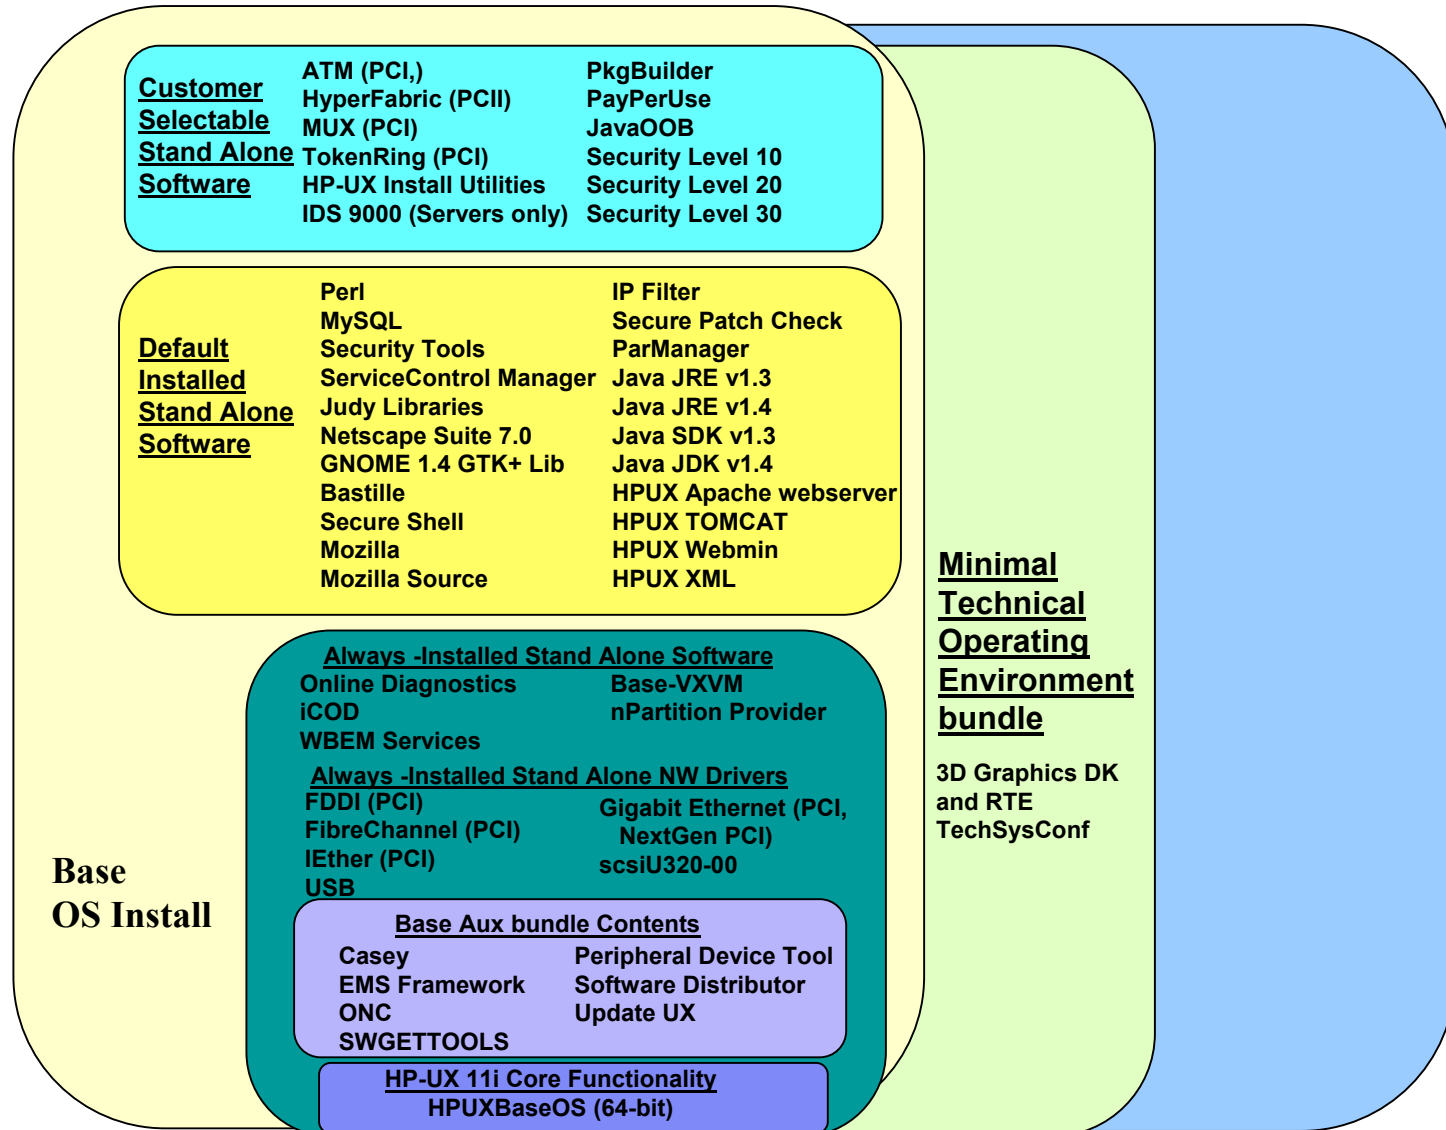

Contents of 11.23 Technical Server OE