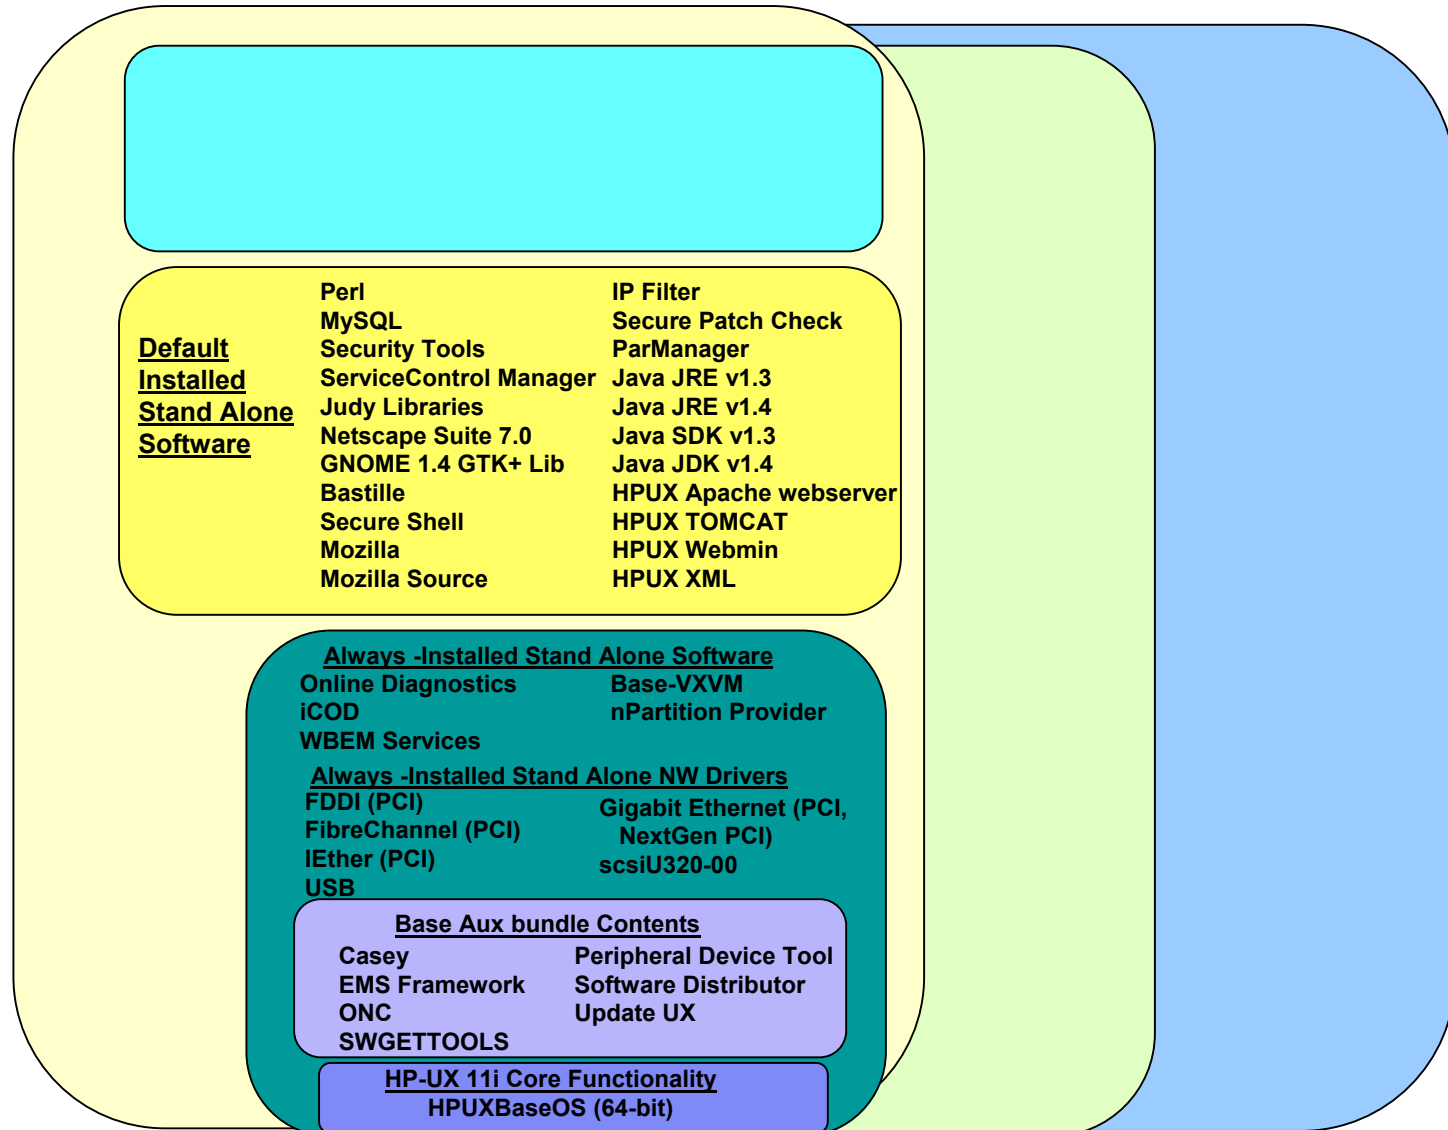

Contents of 11.23 Technical Server OE