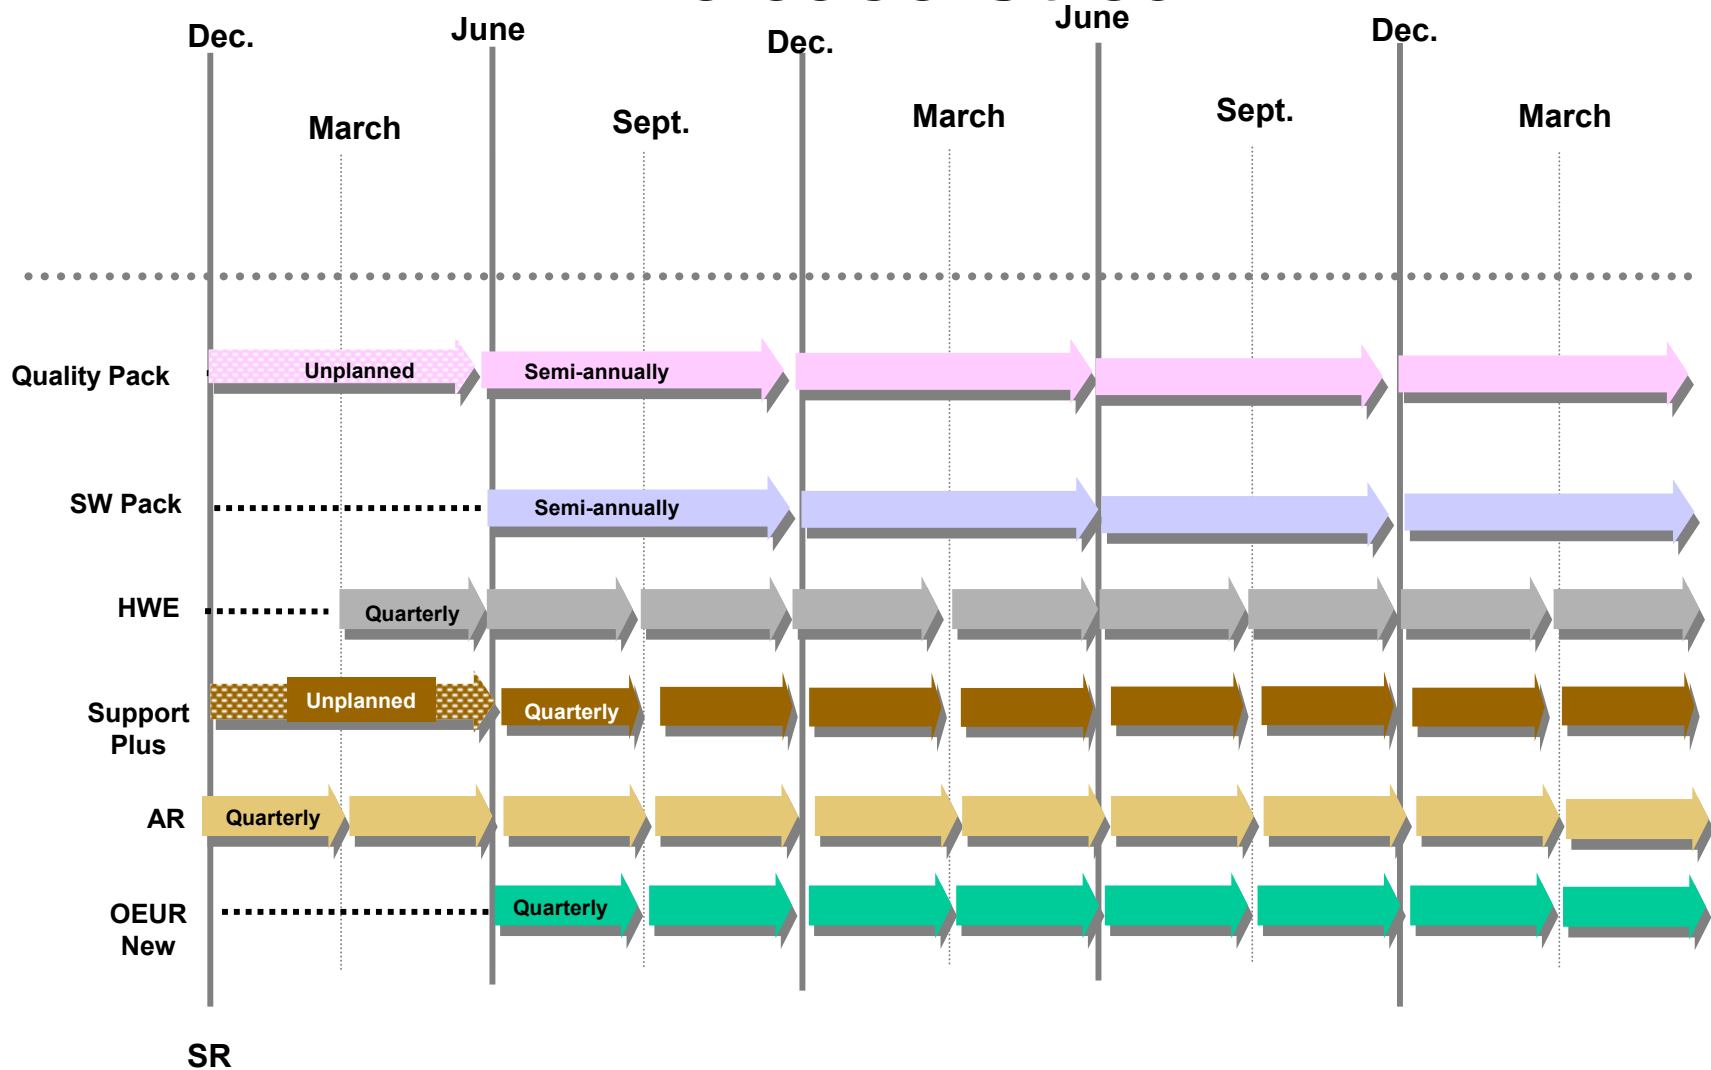

Current 11i Post SR Release Timing

11.11 Release Stream

backup slides

invent

hp-ux 11i Operating Environments network drivers and mass storage (page 1/2)

100Base-T for EISA Bus

11i Bundle Name

100BaseT-00