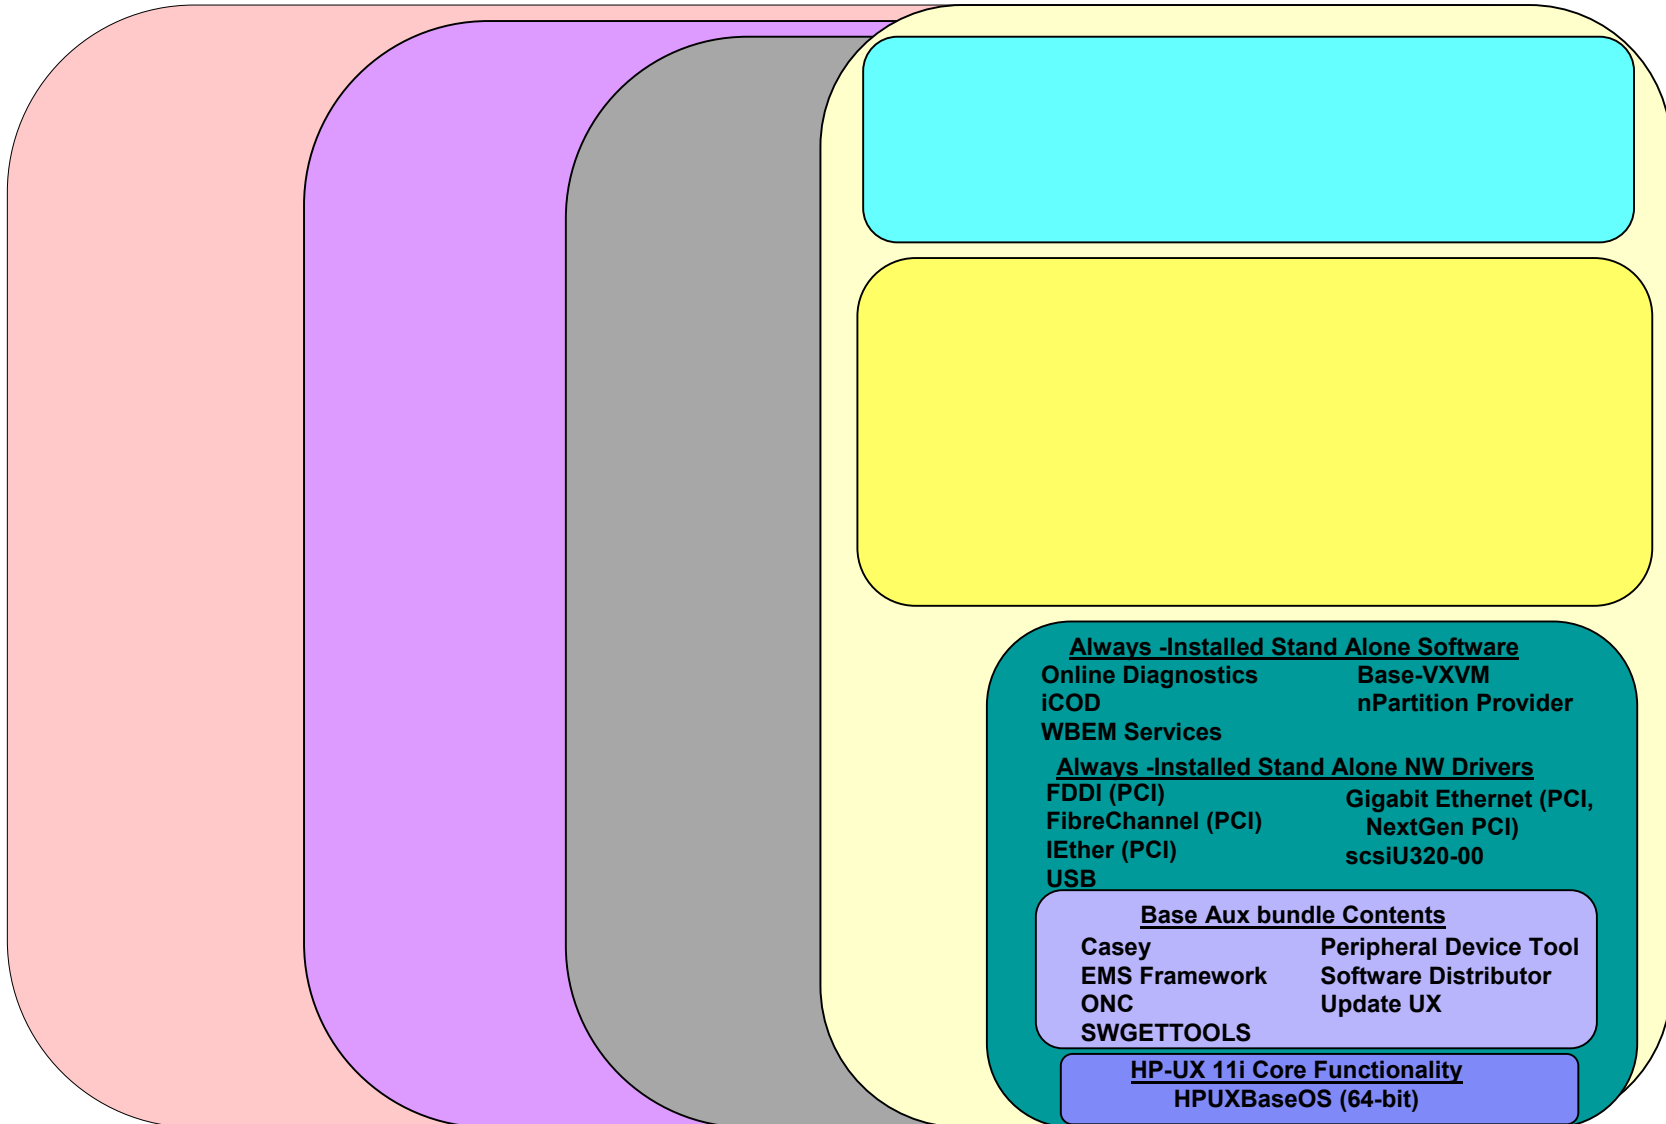

Contents of 11.23 Server OE