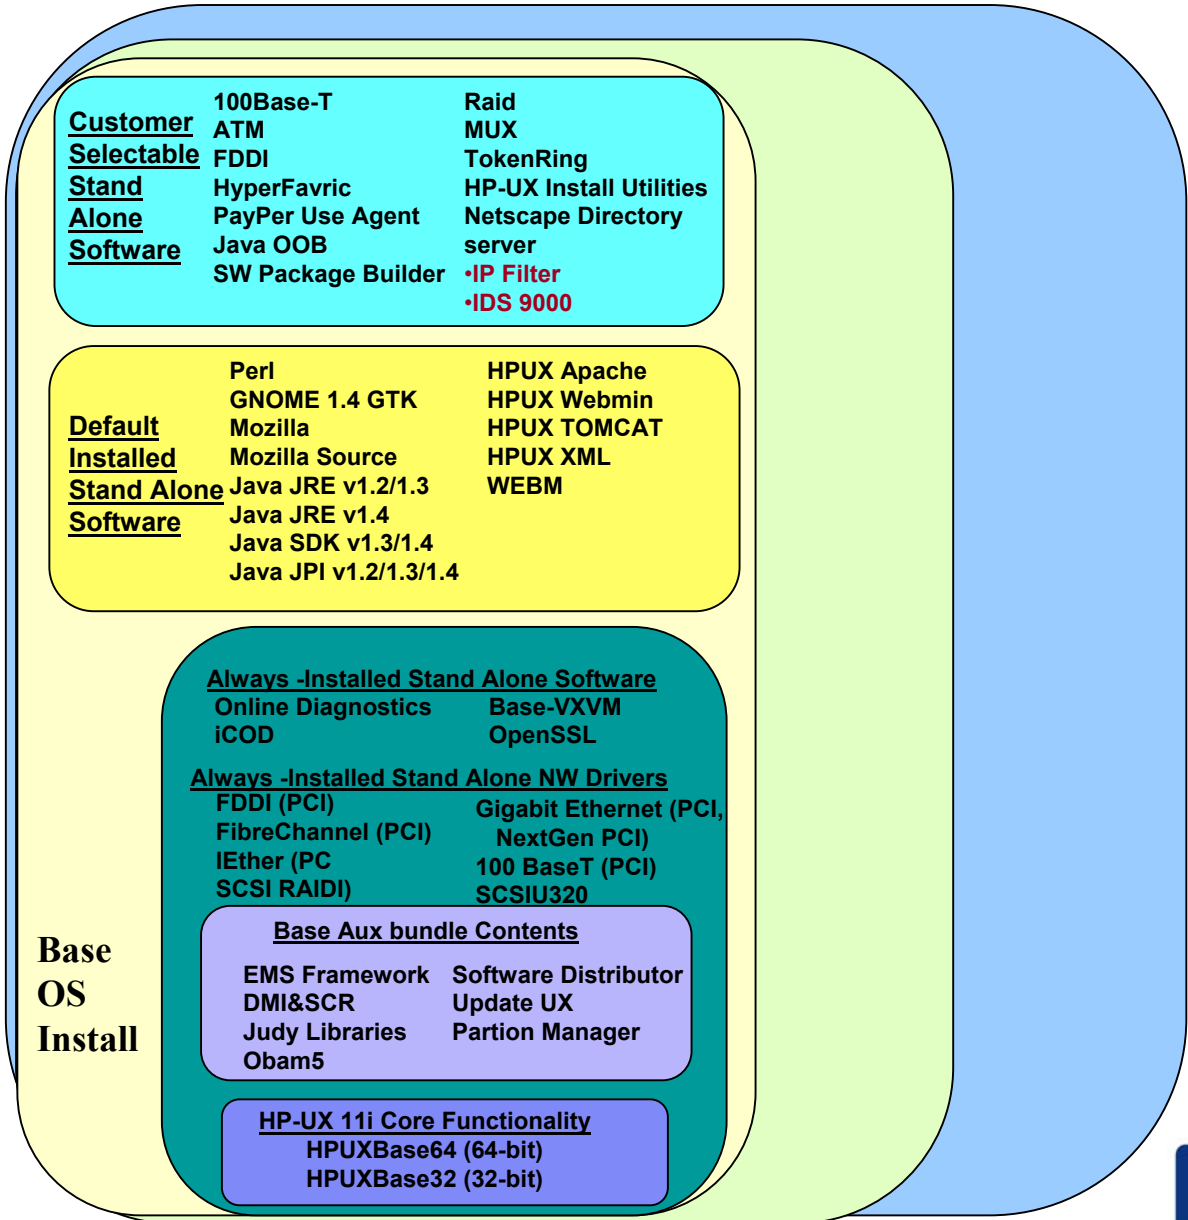

Base Aux bundle Contents

EMS Framework	Software Distributor
DMI&SCR	Update UX
Judy Libraries	Partion Manager
Obam5	

HP-UX 11i Core Functionality

- HPUXBase64 (64-bit)
- HPUXBase32 (32-bit)

Contents of 11.11 Technical Server OE