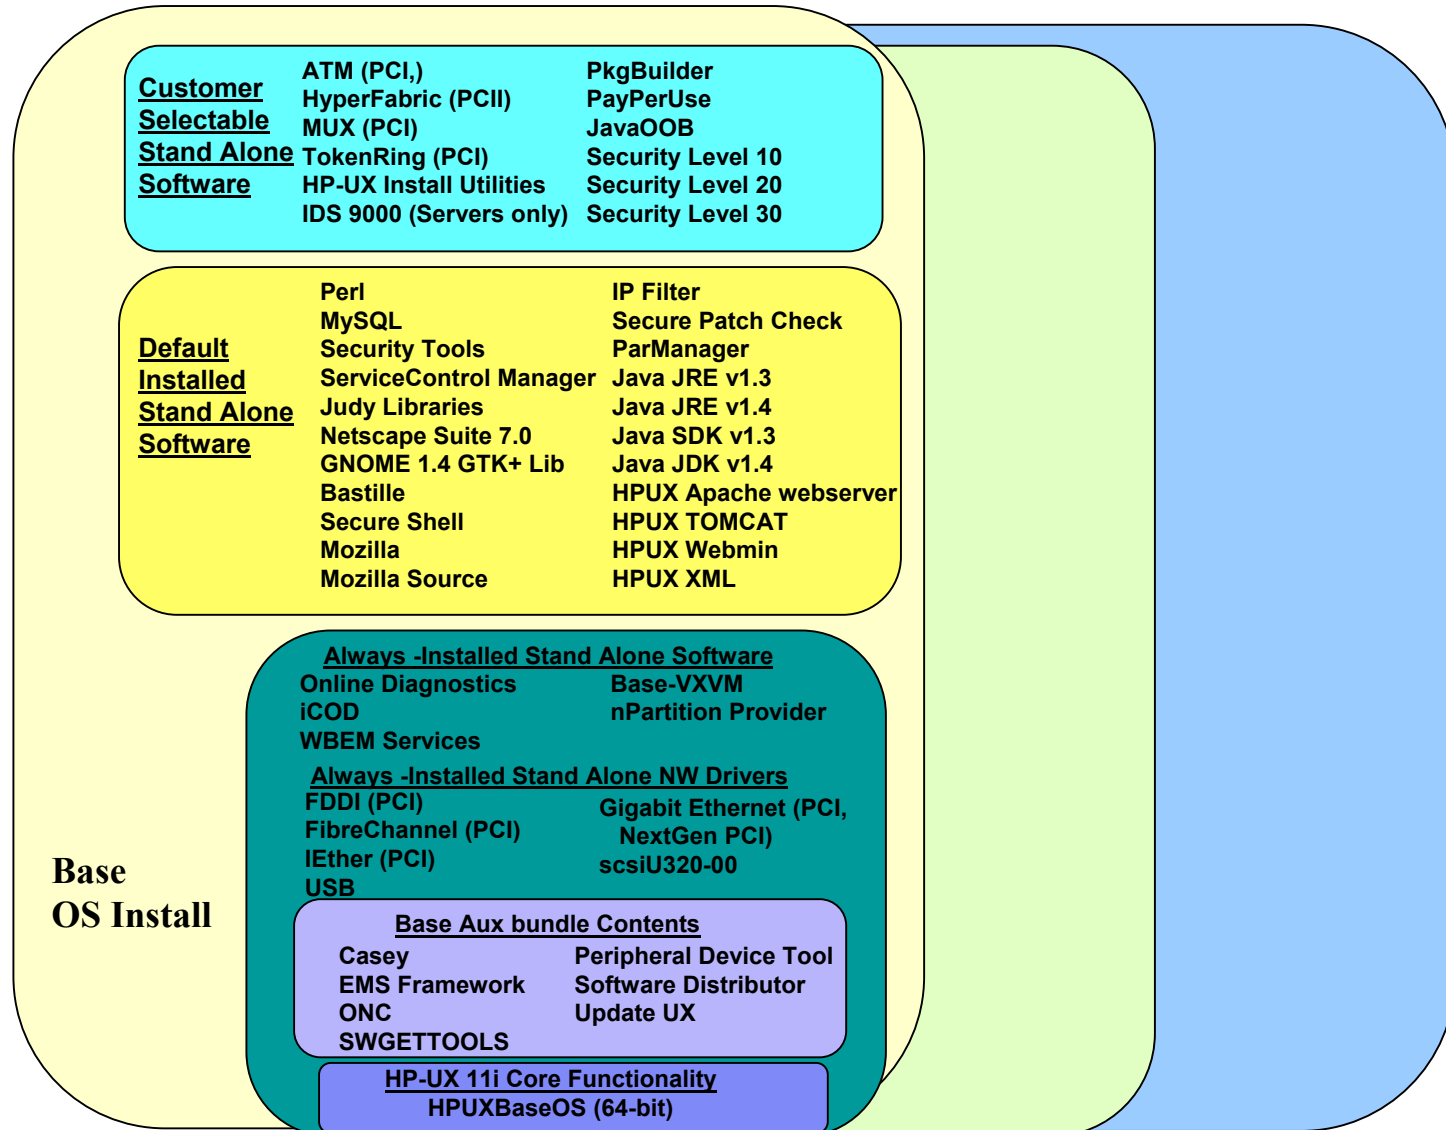

Contents of 11.23 Technical Server OE