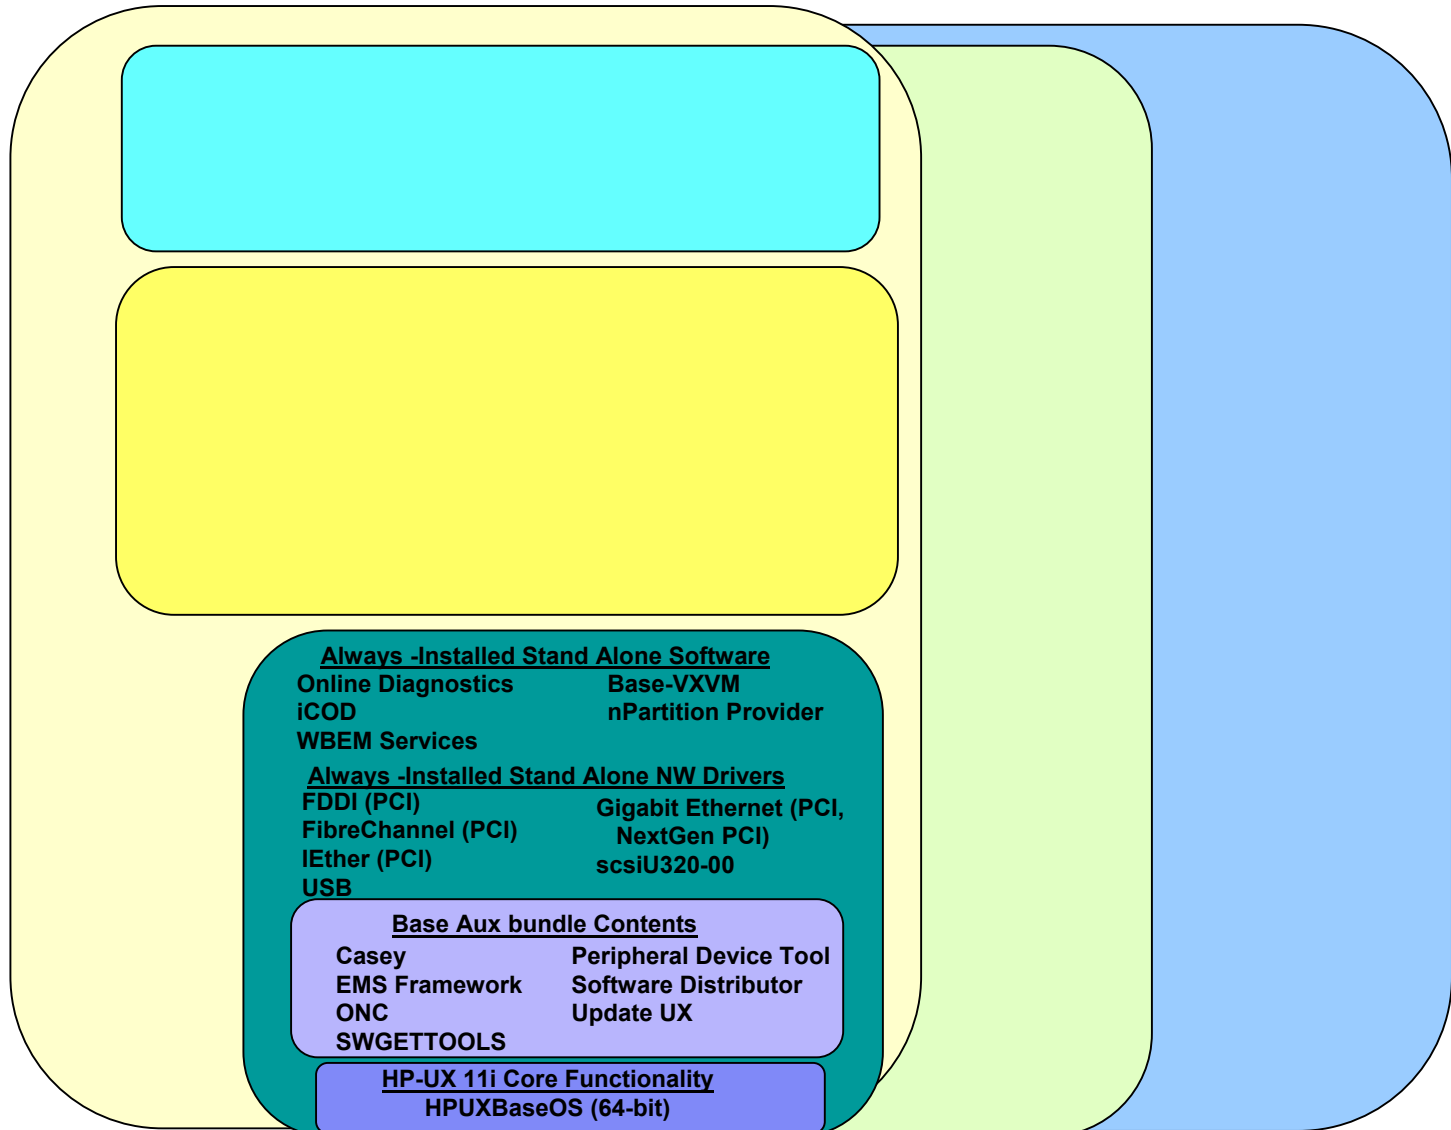

Contents of 11.23 Technical Server OE