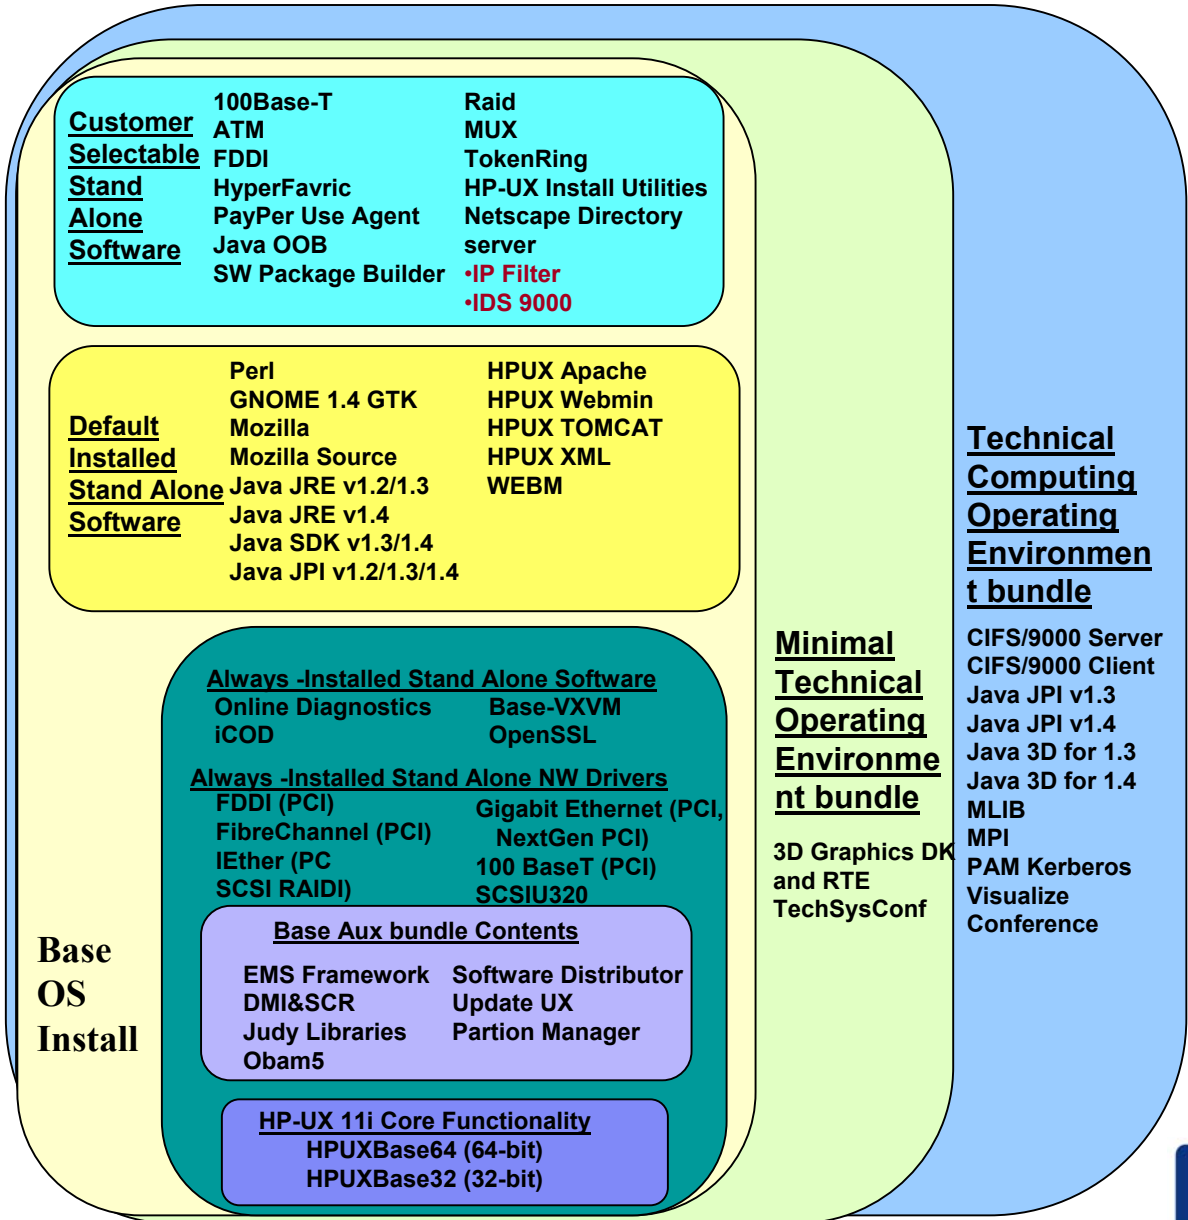

Base Aux bundle Contents

EMS Framework	Software Distributor
DMI&SCR	Update UX
Judy Libraries	Partion Manager
Obam5	

HP-UX 11i Core Functionality

HPUXBase64 (64-bit)
 HPUXBase32 (32-bit)

Contents of 11.11 Technical Server OE