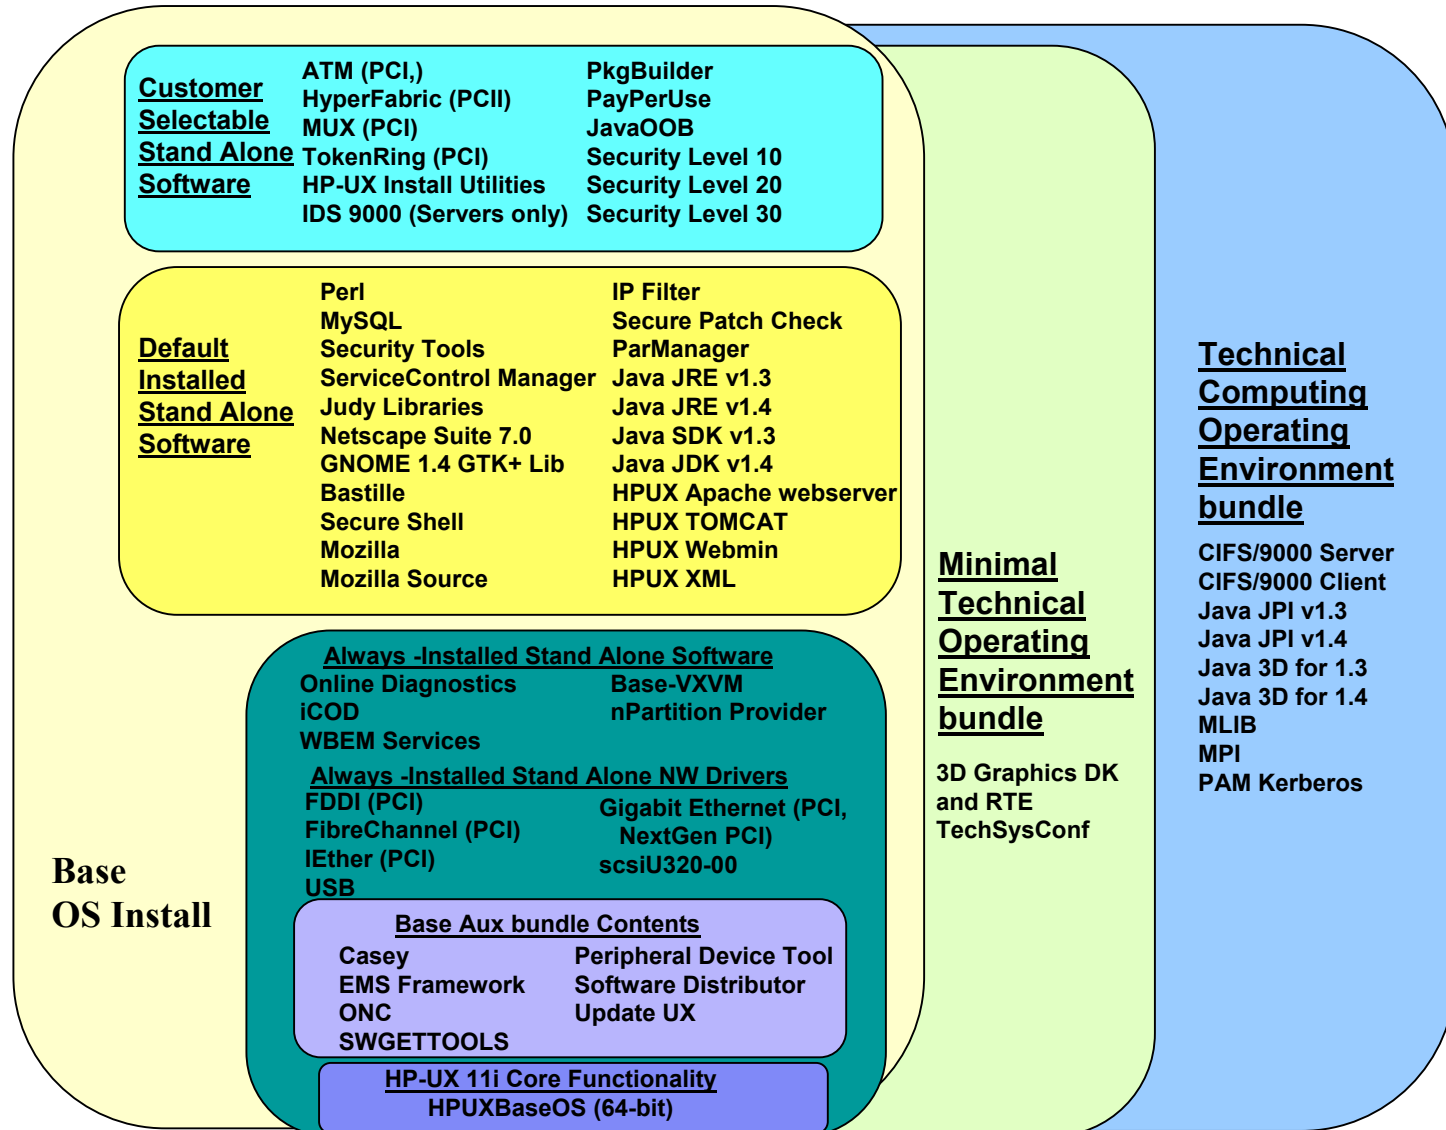

Always -Installed Stand Alone Software

Online Diagnostics iCOD WBEM Services	Base-VXVM nPartition Provider
---	----------------------------------

Always -Installed Stand Alone NW Drivers

FDDI (PCI) FibreChannel (PCI) iEther (PCI) USB	Gigabit Ethernet (PCI, NextGen PCI) scsiU320-00
---	---

Base Aux bundle Contents

Casey EMS Framework ONC SWGETTOOLS	Peripheral Device Tool Software Distributor Update UX
---	---

HP-UX 11i Core Functionality
 HPUXBaseOS (64-bit)

Contents of 11.23 Technical Server OE