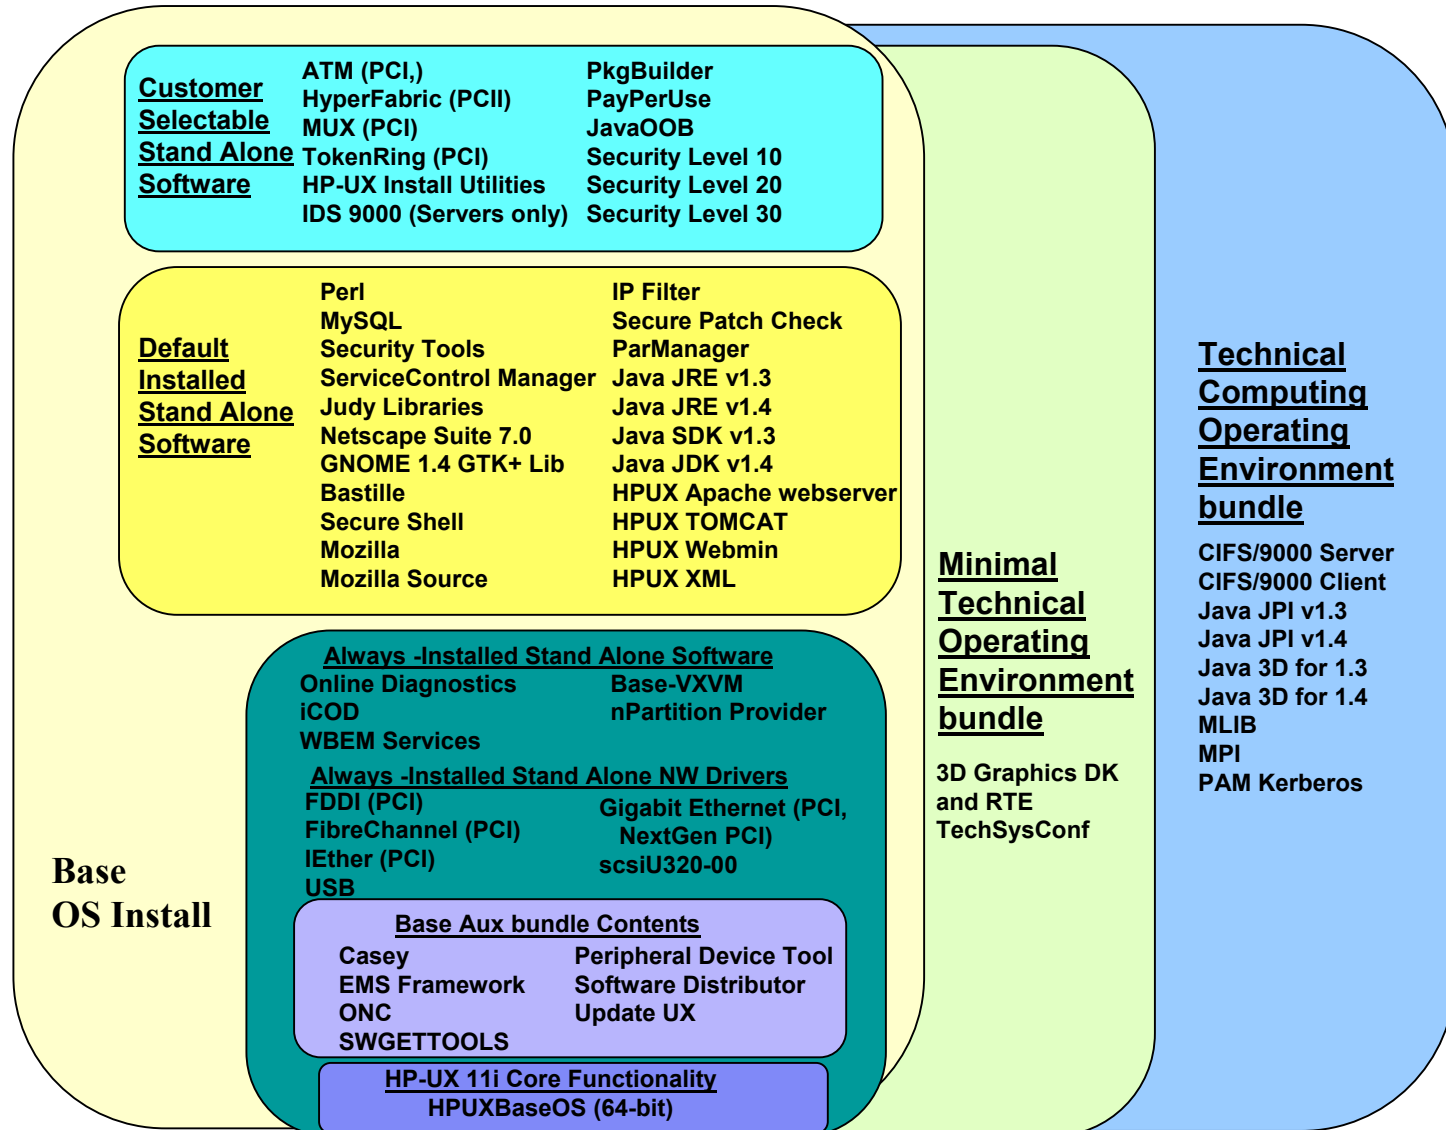

Contents of 11.23 Technical Server OE