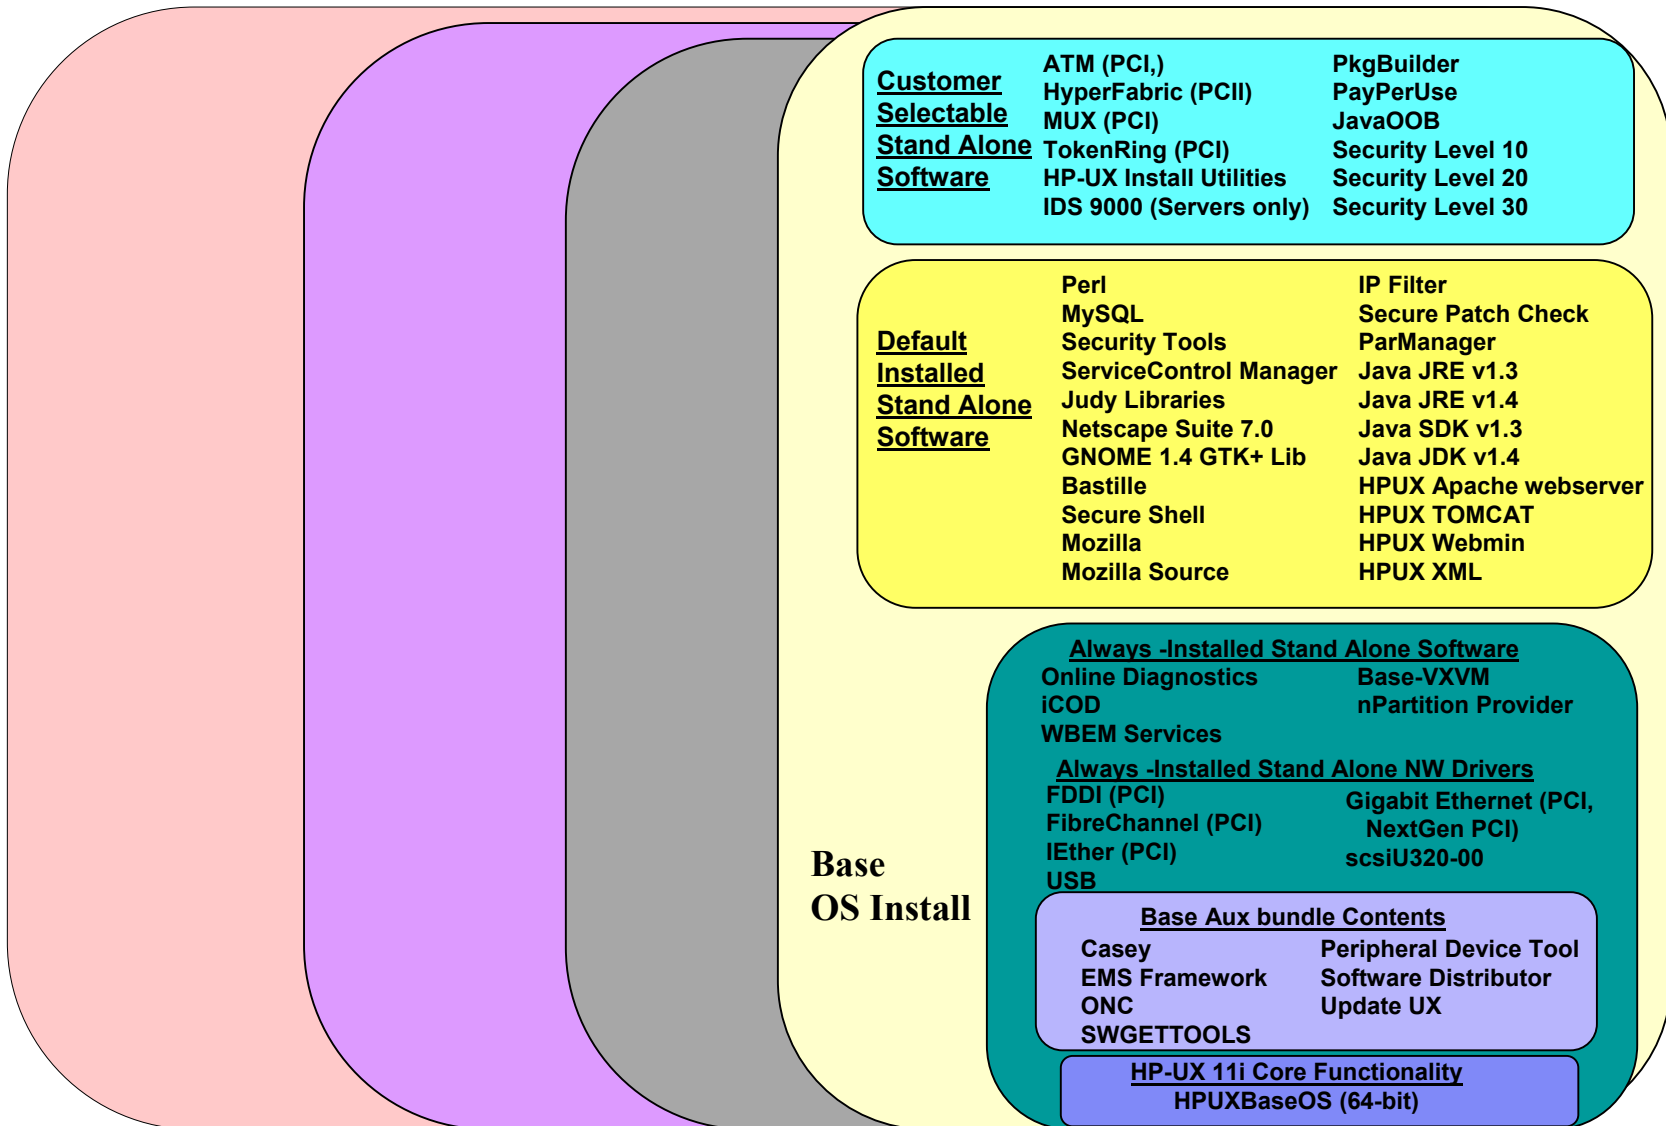

Contents of 11.23 Server OE